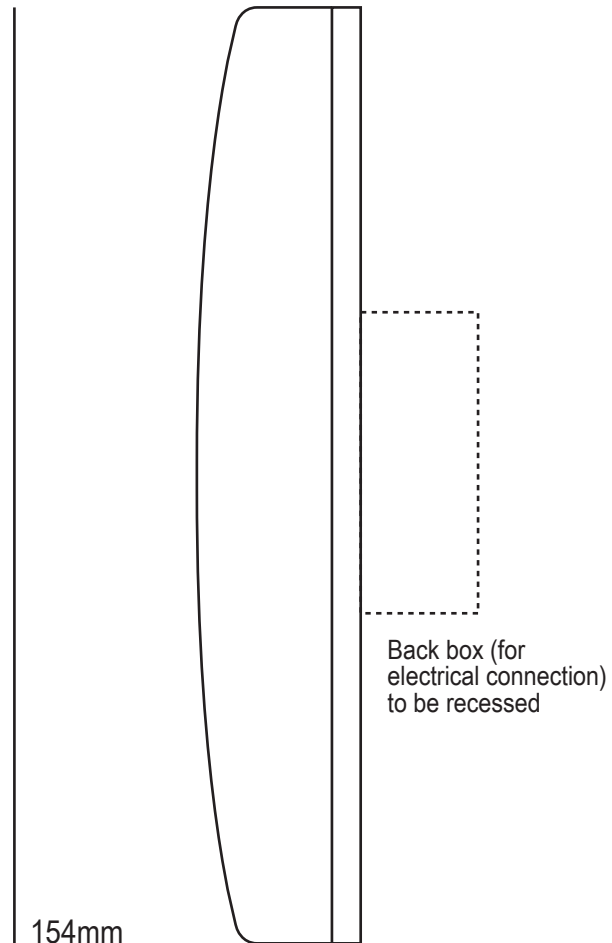

Yacht Ventilator Cover 2464

Product Code	Bulb Cap	Max Wattage	Bulb Type	Height/Length	Width/Diameter	Depth/Projection
2464	G4	12V: 10W	Halogen	154mm	140mm	30mm/ 35mm
Available Finish		Anodised aluminium, polished or weathered bronze				

Top View

140mm

Front View

140mm

Side View

154mm

35mm

30mm