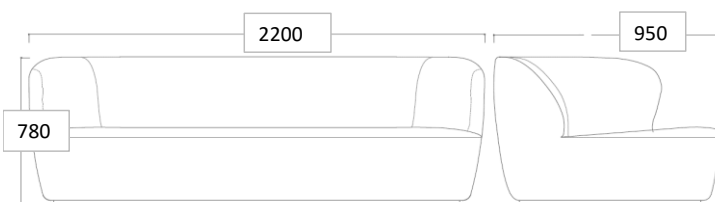

VERSION

- Fully upholstered / black base

TYPES

Order item - look for part number in the pricelist.
The series consists of the following:

Stay Sofa , W: 70 cm // L: 150 cm, 190 cm, 260 cm.
Stay Sofa , W: 95 cm // L: 190 cm, 220 cm, 260 cm
Stay Sofa , W: 110 cm // L: 220 cm, 260 cm
Stay Lounge Chair - Large
Stay Lounge Chair - Small
Stay Lounge Chair - Small Swivel
Stay Ottoman

MEASUREMENTS

FACTS

MEASUREMENT - H X L X W: MM

Height: 780 mm
Length: 2200 mm
Width: 950 mm
Sitting height: 410 mm
Sitting depth: 610 mm

WEIGHT ITEM
117 kg

PACKAGING TYPE
Cardboard box, chipboard and euro pallet