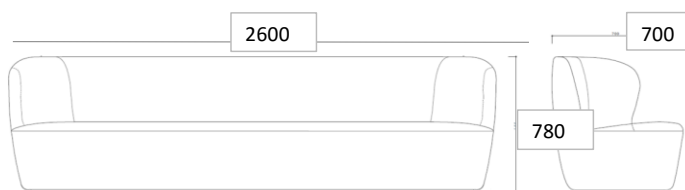

MEASUREMENTS

FACTS

MEASUREMENT - H X L X W: MM

Height: 780 mm
Length: 1500 mm
Width: 700 mm
Sitting height: 410 mm
Sitting depth: 550 mm

WEIGHT ITEM
67 kg

PACKAGING MEASUREMENT - L x W x H CM
153x73x78

PACKAGING - MATERIAL TYPE

MEASUREMENTS

FACTS

MEASUREMENT - H X L X W: MM

Height: 780 mm
Length: 1900 mm
Width: 700 mm
Sitting height: 410 mm
Sitting depth: 550 mm

WEIGHT ITEM
72 kg

PACKAGING MEASUREMENT - L x W x H CM
193x73x78 cm

PACKAGING - MATERIAL TYPE

VERSION

- Fully upholstered / black base

TYPES

Order item - look for part number in the pricelist.
The series consists of the following:

Stay Sofa , W: 70 cm // L: 150 cm, 190 cm, 260 cm.
Stay Sofa , W: 95 cm // L: 190 cm, 220 cm, 260 cm
Stay Sofa , W: 110 cm // L: 220 cm, 260 cm
Stay Lounge Chair - Large
Stay Lounge Chair - Small
Stay Lounge Chair - Small Swivel
Stay Ottoman

MEASUREMENTS

FACTS

MEASUREMENT - H X L X W: MM

Height: 780 mm
Length: 2600 mm
Width: 700 mm
Sitting height: 410 mm
Sitting depth: 550 mm

WEIGHT ITEM
125 kg

PACKAGING TYPE
Cardboard box, chipboard and euro pallet