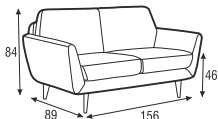

RUCOLA

SITS

— comfortable life

cocktail
& design

RUCOLA

RUCOLA

SITS reserves the right to change construction of products and components used due to improving durability of product and customer satisfaction without any further notice. Explicit ± 2 cm tolerance of all elements sizes.

www.sits.eu
MARCH 2014

ARMCHAIR

2 SEATER

2,5 SEATER

3 SEATER

FOOTSTOOL FIXED

FOOTSTOOL LOOSE CUSHIONS