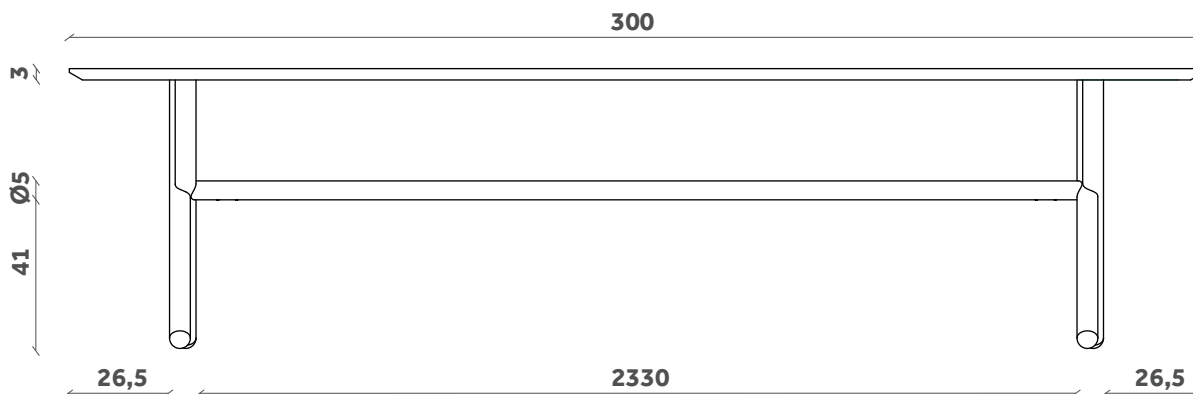

# EMILE

Tavolo/Table

Design Paolo Cappello

TP 132

TP 131

TP 130

200x100

240x100

300x100

PIANI LEGNO