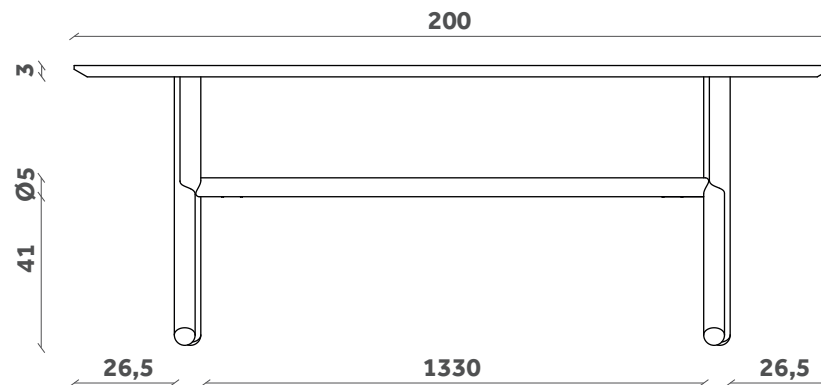

# EMILE

Tavolo/Table

Design Paolo Cappello

TP 132

TP 131

TP 130

200x100

240x100