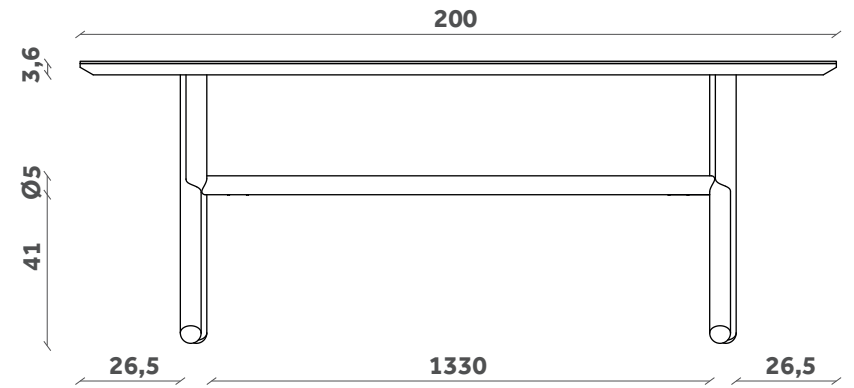

# EMILE

Tavolo/Table

Design Paolo Cappello

TP 132

TP 131

TP 130

200x100

240x100

300x100

PIANI CERAMICA