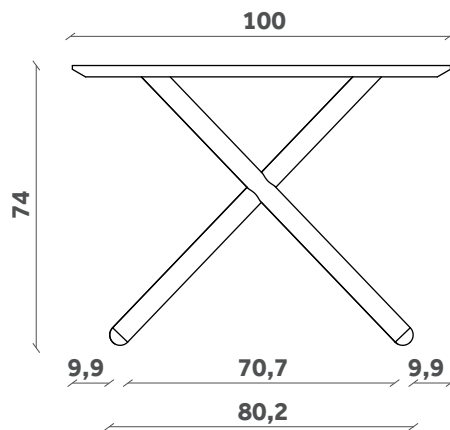

# EMILE

Tavolo/Table

Design Paolo Cappello

TP 132

TP 131

TP 130

200x100

240x100

300x100

PIANI LEGNO