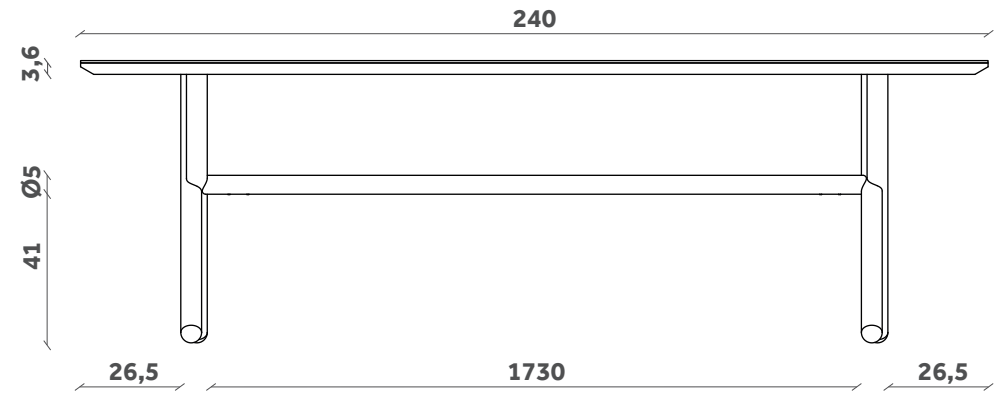

EMILE

Tavolo/Table

Design Paolo Cappello

TP 132

TP 131

TP 130

200x100

240x100

300x100

PIANI CERAMICA