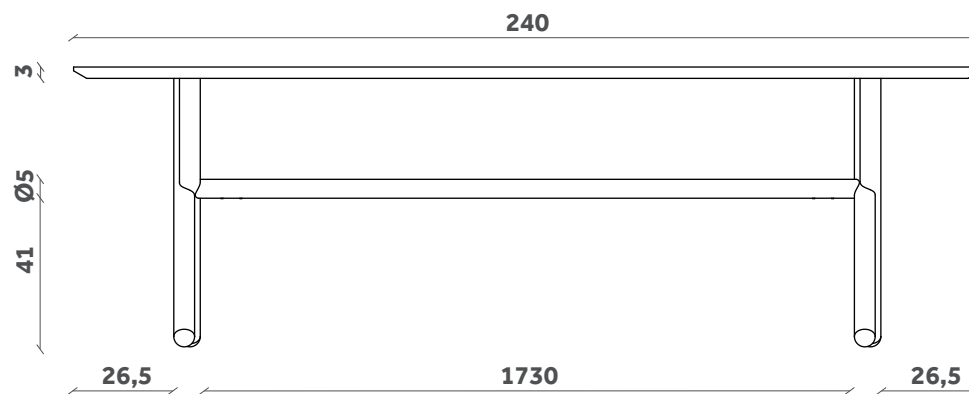

# EMILE

Tavolo/Table

Design Paolo Cappello

TP 132

TP 131

TP 130

200x100

240x100