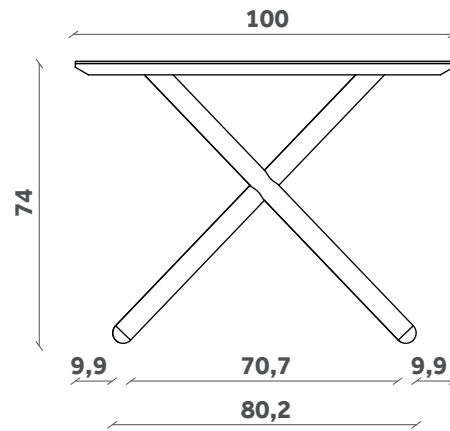

# EMILE

Tavolo/Table

Design Paolo Cappello

TP 132

TP 131

TP 130

200x100

240x100

300x100

PIANI CERAMICA