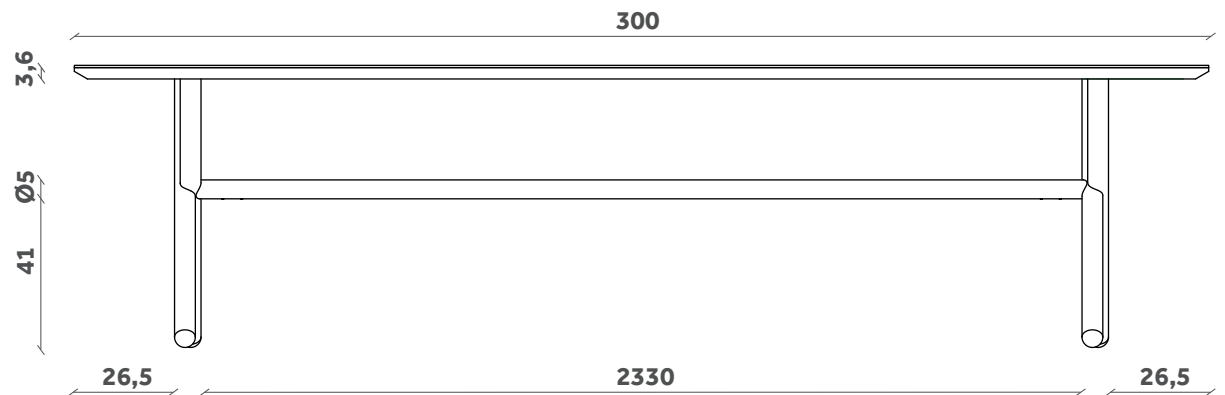

EMILE

Tavolo/Table

Design Paolo Cappello

TP 132

TP 131

TP 130

200x100

240x100

300x100

PIANI CERAMICA