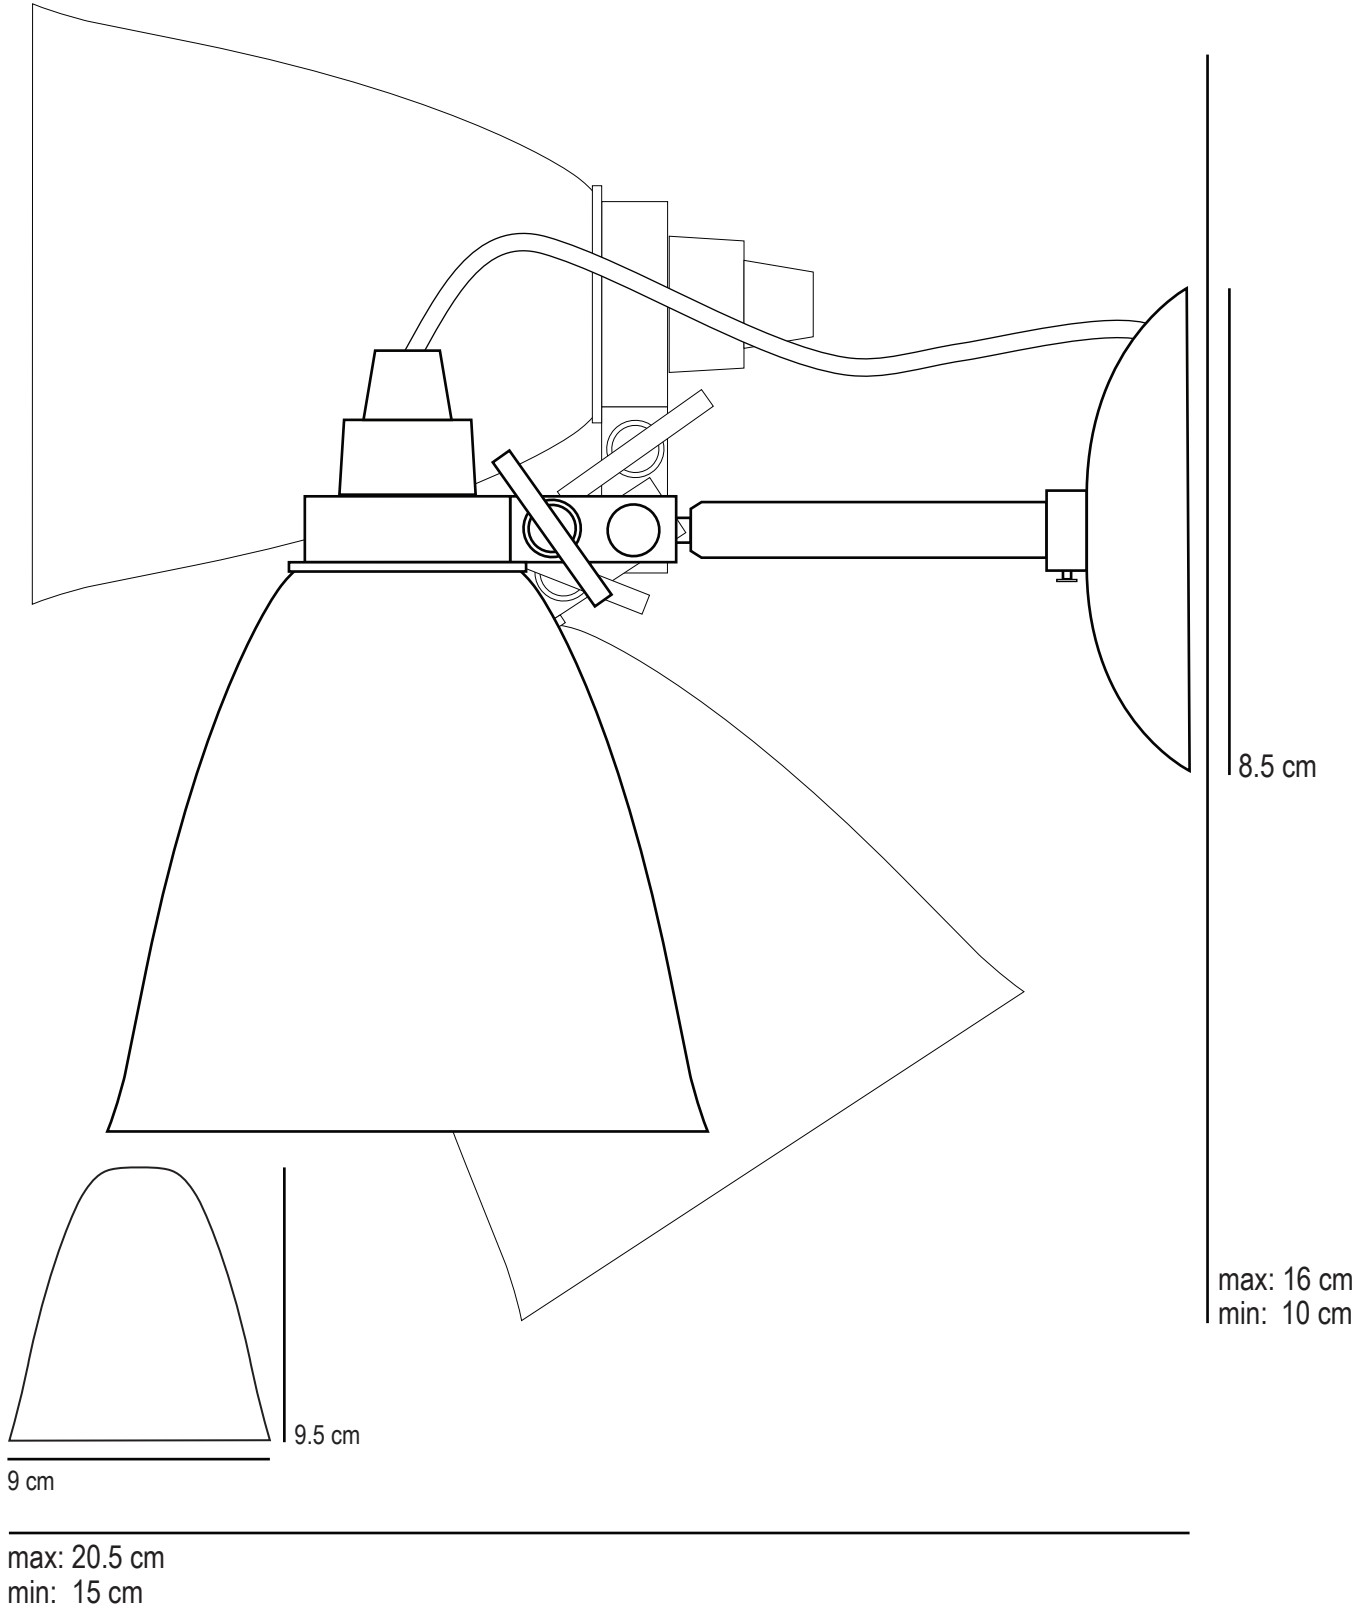

# Hector

## Small Dome Wall

SPECIFICATION	Product Code	Bulb Cap	Max Wattage	Bulb Type
Hector Small Dome Wall	FW 123	E 14	40	R50
Available Finish	White, blue and green bone china.			

This product is available for specific markets. CFL compatible.