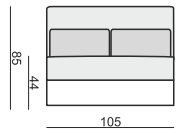

# HEAVEN

All elements (except corner 90°) available also as freestanding.

www.sits.eu  
JUNE 2015

**ARMCHAIR**  
LEFT (or RIGHT)

**ARMCHAIR**  
without ARMRESTS

**ARMCHAIR WIDE**  
LEFT (or RIGHT)

**ARMCHAIR WIDE**  
without ARMRESTS

**2 SEATER**

**2 SEATER LEFT (or RIGHT)**

**2 SEATER** without ARMRESTS

**3 SEATER** or **3 SEATER** (two parts)

**3 SEATER LEFT (or RIGHT)**

**3 SEATER** without ARMRESTS

**2,5 SEATER**

**DIVAN LEFT (or RIGHT)**