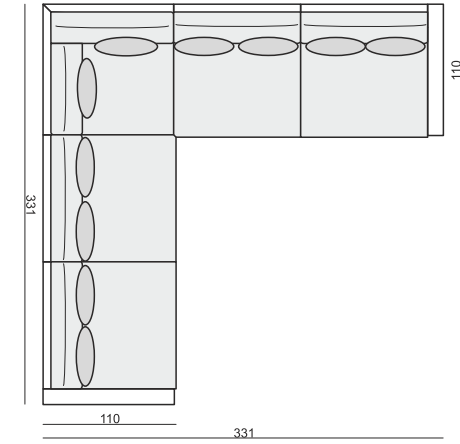

**SET 4 LEFT (or RIGHT)**  
DIVAN LEFT (or RIGHT) + ARMCHAIR without ARMRESTS  
+ 2 SEATER RIGHT (or LEFT)

**SET 5 LEFT (or RIGHT)**  
DIVAN LEFT (or RIGHT) + ARMCHAIR WIDE without ARMRESTS  
+ 3 SEATER RIGHT (or LEFT)

**SET 6**  
DIVAN LEFT + 3 SEATER without ARMRESTS + DIVAN RIGHT

SITS reserves the right to change construction of products and components used due to improving durability of product and customer satisfaction without any further notice. Explicit  $\pm 2$  cm tolerance of all elements sizes.

**SET 7 LEFT (or RIGHT)**  
ARMCHAIR WIDE LEFT (or RIGHT) + CORNER 90°  
3 SEATER RIGHT (or LEFT)

**SET 8**  
3 SEATER LEFT + CORNER 90° + 3 SEATER RIGHT

**UPHOLSTERY**      **FABRIC: LC - loose cover**