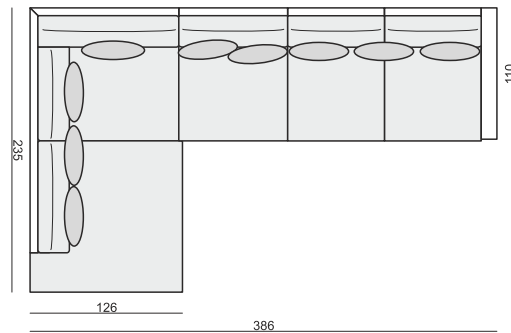

**FOOTSTOOL 97x82**

**FOOTSTOOL 107x92**

**FOOTSTOOL 122x92**

**CORNER 90°**

**CUSHION**

tea  
& book

HEAVEN

# HEAVEN

www.sits.eu  
JUNE 2015

**SET 1**  
3 SEATER LEFT + ARMCHAIR WIDE RIGHT

**SET 2 LEFT (or RIGHT)**  
DIVAN LEFT (or RIGHT) + 2 SEATER RIGHT (or LEFT)

**SET 3 LEFT (or RIGHT)**  
DIVAN LEFT (or RIGHT) + 3 SEATER RIGHT (or LEFT)

**SET 4 LEFT (or RIGHT)**  
DIVAN LEFT (or RIGHT) + ARMCHAIR without ARMRESTS  
+ 2 SEATER RIGHT (or LEFT)

**SET 5 LEFT (or RIGHT)**  
DIVAN LEFT (or RIGHT) + ARMCHAIR WIDE without ARMRESTS  
+ 3 SEATER RIGHT (or LEFT)