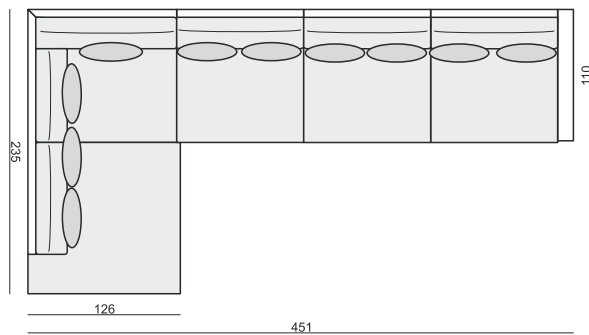

# HEAVEN

www.sits.eu  
JUNE 2015

**SET 1**  
3 SEATER LEFT + ARMCHAIR WIDE RIGHT

**SET 2 LEFT (or RIGHT)**  
DIVAN LEFT (or RIGHT) + 2 SEATER RIGHT (or LEFT)

**SET 3 LEFT (or RIGHT)**  
DIVAN LEFT (or RIGHT) + 3 SEATER RIGHT (or LEFT)

**SET 4 LEFT (or RIGHT)**  
DIVAN LEFT (or RIGHT) + ARMCHAIR without ARMRESTS  
+ 2 SEATER RIGHT (or LEFT)

**SET 5 LEFT (or RIGHT)**  
DIVAN LEFT (or RIGHT) + ARMCHAIR WIDE without ARMRESTS  
+ 3 SEATER RIGHT (or LEFT)