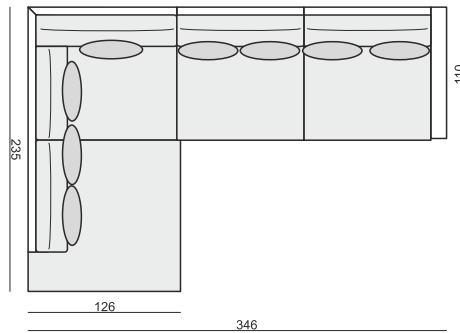

**FOOTSTOOL 97x82**

**FOOTSTOOL 107x92**

**FOOTSTOOL 122x92**

**CORNER 90°**

**CUSHION**

tea  
& book

HEAVEN

# HEAVEN

www.sits.eu  
JUNE 2015

**SET 1**  
3 SEATER LEFT + ARMCHAIR WIDE RIGHT

**SET 2 LEFT (or RIGHT)**  
DIVAN LEFT (or RIGHT) + 2 SEATER RIGHT (or LEFT)

**SET 3 LEFT (or RIGHT)**  
DIVAN LEFT (or RIGHT) + 3 SEATER RIGHT (or LEFT)

**SET 4 LEFT (or RIGHT)**  
DIVAN LEFT (or RIGHT) + ARMCHAIR without ARMRESTS  
+ 2 SEATER RIGHT (or LEFT)

**SET 5 LEFT (or RIGHT)**  
DIVAN LEFT (or RIGHT) + ARMCHAIR WIDE without ARMRESTS  
+ 3 SEATER RIGHT (or LEFT)