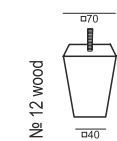

UPHOLSTERY   **FABRIC: LC - loose cover**

FEET