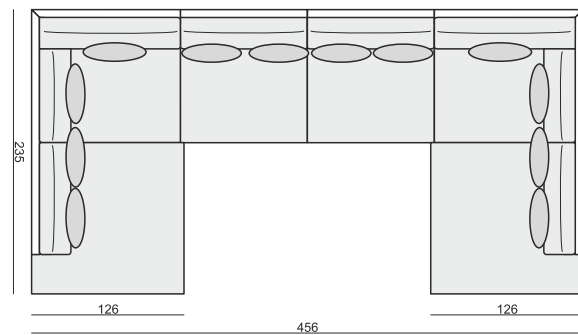

SET 6
DIVAN LEFT + 3 SEATER without ARMRESTS + DIVAN RIGHT