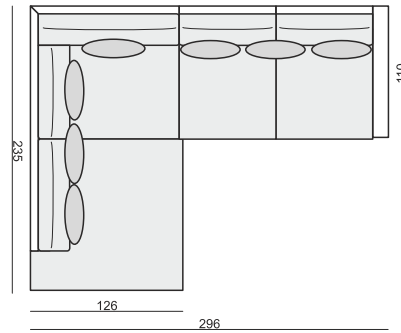

**2 SEATER**

**2 SEATER LEFT (or RIGHT)**

**2 SEATER** without ARMRESTS

**3 SEATER** or **3 SEATER** (two parts)

**3 SEATER LEFT (or RIGHT)**

**3 SEATER** without ARMRESTS

**2,5 SEATER**

**DIVAN LEFT (or RIGHT)**

**FOOTSTOOL 97x82**

**FOOTSTOOL 107x92**

**FOOTSTOOL 122x92**

**CORNER 90°**

**CUSHION**

tea  
& book

HEAVEN

# HEAVEN

www.sits.eu  
JUNE 2015

**SET 1**  
3 SEATER LEFT + ARMCHAIR WIDE RIGHT

**SET 2 LEFT (or RIGHT)**  
DIVAN LEFT (or RIGHT) + 2 SEATER RIGHT (or LEFT)

**SET 3 LEFT (or RIGHT)**  
DIVAN LEFT (or RIGHT) + 3 SEATER RIGHT (or LEFT)

**SET 4 LEFT (or RIGHT)**  
DIVAN LEFT (or RIGHT) + ARMCHAIR without ARMRESTS  
+ 2 SEATER RIGHT (or LEFT)

**SET 5 LEFT (or RIGHT)**  
DIVAN LEFT (or RIGHT) + ARMCHAIR WIDE without ARMRESTS  
+ 3 SEATER RIGHT (or LEFT)