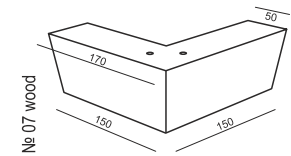

UPHOLSTERY   **FABRIC: LC - loose cover**

FEET