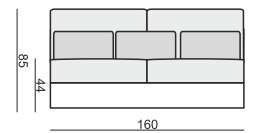

# HEAVEN

All elements (except corner 90°) available also as freestanding.

www.sits.eu  
JUNE 2015

**ARMCHAIR**  
LEFT (or RIGHT)

**ARMCHAIR**  
without ARMRESTS

**ARMCHAIR WIDE**  
LEFT (or RIGHT)

**ARMCHAIR WIDE**  
without ARMRESTS

**2 SEATER**

**2 SEATER LEFT (or RIGHT)**

**2 SEATER** without ARMRESTS

**3 SEATER** or **3 SEATER** (two parts)

**3 SEATER LEFT (or RIGHT)**

**3 SEATER** without ARMRESTS

**2,5 SEATER**

**DIVAN LEFT (or RIGHT)**