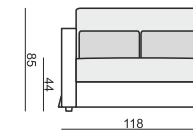

# HEAVEN

All elements (except corner 90°) available also as freestanding.

www.sits.eu  
JUNE 2015

**ARMCHAIR**  
LEFT (or RIGHT)

**ARMCHAIR**  
without ARMRESTS

**ARMCHAIR WIDE**  
LEFT (or RIGHT)

**ARMCHAIR WIDE**  
without ARMRESTS

**2 SEATER**

**2 SEATER LEFT (or RIGHT)**

**2 SEATER** without ARMRESTS

**3 SEATER** or **3 SEATER** (two parts)

**3 SEATER LEFT (or RIGHT)**

**3 SEATER** without ARMRESTS

**2,5 SEATER**

**DIVAN LEFT (or RIGHT)**