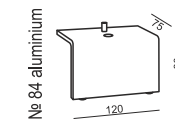

UPHOLSTERY   **FABRIC: LC - loose cover**

FEET