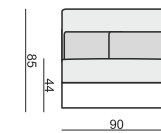

# HEAVEN

All elements (except corner 90°) available also as freestanding.

www.sits.eu  
JUNE 2015

**ARMCHAIR**  
LEFT (or RIGHT)

**ARMCHAIR**  
without ARMRESTS

**ARMCHAIR WIDE**  
LEFT (or RIGHT)

**ARMCHAIR WIDE**  
without ARMRESTS

**2 SEATER**

**2 SEATER LEFT (or RIGHT)**

**2 SEATER** without ARMRESTS

**3 SEATER** or **3 SEATER** (two parts)

**3 SEATER LEFT (or RIGHT)**

**3 SEATER** without ARMRESTS

**2,5 SEATER**

**DIVAN LEFT (or RIGHT)**