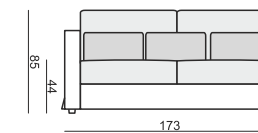

# HEAVEN

All elements (except corner 90°) available also as freestanding.

www.sits.eu  
JUNE 2015

**ARMCHAIR**  
LEFT (or RIGHT)

**ARMCHAIR**  
without ARMRESTS

**ARMCHAIR WIDE**  
LEFT (or RIGHT)

**ARMCHAIR WIDE**  
without ARMRESTS

**2 SEATER**

**2 SEATER LEFT (or RIGHT)**

**2 SEATER** without ARMRESTS

**3 SEATER** or **3 SEATER** (two parts)

**3 SEATER LEFT (or RIGHT)**

**3 SEATER** without ARMRESTS

**2,5 SEATER**

**DIVAN LEFT (or RIGHT)**