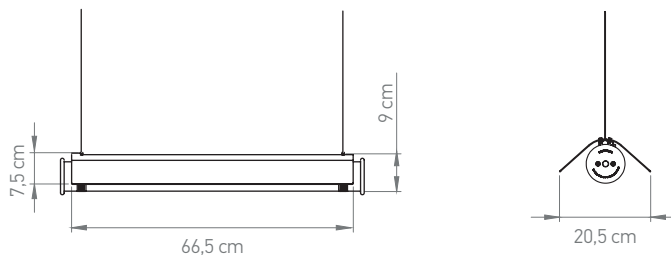

ITT 360° - WING 400
BLACK FLAP
with or without MESH

ITT 360° - WING 400
WHITE FLAP
with or without MESH

IN THE TUBE 360°

DCWéditions
PARIS

ITT 360° - WING 700
BLACK OR WHITE

Accessory for ITT 360° - 700 Accessoire pour ITT 360° - 700

Material: Stainless steel, Aluminium
Wall lamp, horizontal or vertical
Indoor/outdoor/bathroom

Net weight | Poids net: 1,1 kg

Dimensions (LxDxH in cm): 66,5 x 20,5 x 9

Packaging: 265 x 125 x 705 mm

Finishes:

BL: Black reflector, inside white + gold
WH: White reflector, inside white + gold

CLI - LED 2700K 12W - IP64 - IK07

Light on 360° | Lumière à 360° sur un axe

External Driver supplied | Driver externe
fourni: 22 x 40 x 85 mm

TRIAC dimmable - 350mA - 15W |
Dimmable TRIAC

Dali dimmable on request |
Dali dimmable sur demande

DCWéditions

71 rue de la Fontaine au Roi
75011 Paris - France
+33 (0)1 40 21 37 60
sales@dcwe.fr

TECHNICAL SHEET / FICHE TECHNIQUE

IN THE TUBE 360° - WING 700

FINISHES / FINITIONS

ITT 360° - WING 700

BLACK FLAP
with or without MESH

ITT 360° - WING 700

WHITE FLAP
with or without MESH