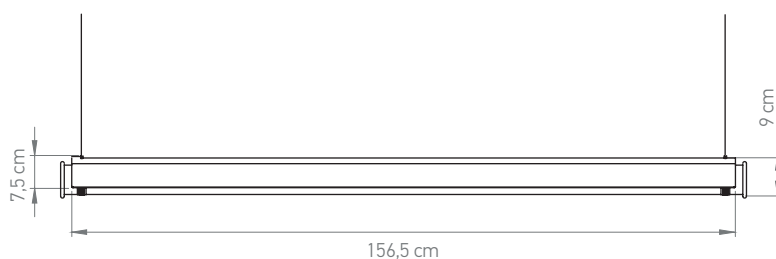

IN THE TUBE 360°

DCWéditions
PARIS

ITT 360° - WING 1600
BLACK OR WHITE

Accessory for ITT 360° - 1600 Accessoire pour ITT 360° - 1600

Material: Stainless steel, Aluminium
Wall lamp, horizontal or vertical
Indoor/outdoor/bathroom

Net weight | Poids net: 2,4 kg

Dimensions (LxDxH in cm): 156,5 x 20,5 x 9

Packaging: 265 x 125 x 1605 mm

Finishes:

BL: Black reflector, inside white + gold
WH: White reflector, inside white + gold

CLI - LED 2700K 32W - IP64 - IK07

Light on 360° | Lumière à 360° sur un axe

External Driver supplied | *Driver externe fourni:* 45 x 155 x 30 mm

TRIAC dimmable - 950mA - 42W | *Dimmable TRIAC*

Dali dimmable on request | *Dali dimmable sur demande*

DCWéditions

71 rue de la Fontaine au Roi
75011 Paris - France
+33 (0)1 40 21 37 60
sales@dcwe.fr

TECHNICAL SHEET / FICHE TECHNIQUE

IN THE TUBE 360° - WING 1600

FINISHES / FINITIONS

ITT 360° - WING 1600
BLACK FLAP
with or without MESH

ITT 360° - WING 1600
WHITE FLAP
with or without MESH