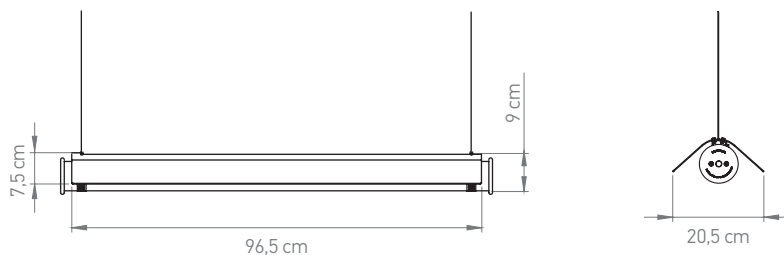

IN THE TUBE 360°

DCWéditions
PARIS

ITT 360° - WING 1000
BLACK OR WHITE

Accessory for ITT 360° - 1000 Accessoire pour ITT 360° - 1000

Material: Stainless steel, Aluminium
Wall lamp, horizontal or vertical
Indoor/outdoor/bathroom

Net weight | Poids net: 1,5kg

Dimensions (LxDxH in cm): 96,5 x 20,5 x 9

Packaging: 265 x 125 x 1005 mm

Finishes:

BL: Black reflector, inside white + gold
WH: White reflector, inside white + gold

CLI - LED 2700K 18W - IP64 - IK07

Light on 360° | Lumière à 360° sur un axe

External Driver supplied | Driver externe fourni: 30 x 39 x 167 mm

TRIAC dimmable - 500mA - 27W |

Dimmable TRIAC

Dali dimmable on request |

Dali dimmable sur demande

DCWéditions

71 rue de la Fontaine au Roi
75011 Paris - France
+33 (0)1 40 21 37 60
sales@dcwe.fr

TECHNICAL SHEET / FICHE TECHNIQUE

IN THE TUBE 360° - WING 1000

FINISHES / FINITIONS

ITT 360° - WING 1000

BLACK FLAP
with or without MESH

ITT 360° - WING 1000

WHITE FLAP
with or without MESH