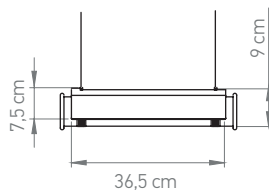

IN THE TUBE 360°

DCWéditions
PARIS

ITT 360° - WING 400
BLACK OR WHITE

Accessory for ITT 360° - 400 Accessoire pour ITT 360° - 400

Material: Stainless steel, Aluminium
Wall lamp, horizontal or vertical
Indoor/outdoor/bathroom

Net weight | Poids net: 0,6 kg

Dimensions (LxDxH in cm): 36,5 x 20,5 x 9

Packaging: 265 x 125 x 405 mm

Finishes:

BL: Black reflector, inside white + gold
WH: White reflector, inside white + gold

CLI - LED 2700K 6W - IP64 - IK07

Light on 360° | Lumière à 360° sur un axe

External Driver supplied | Driver externe fourni: 40 x 23 x 47 mm

TRIAC dimmable - 350mA - 9W | Dimmable TRIAC

Dali dimmable on request | Dali dimmable sur demande

DCWéditions

71 rue de la Fontaine au Roi
75011 Paris - France
+33 (0)1 40 21 37 60
sales@dcwe.fr

TECHNICAL SHEET / FICHE TECHNIQUE

IN THE TUBE 360° - WING 400

FINISHES / FINITIONS