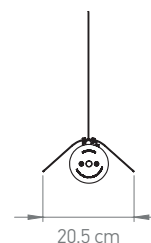

TECHNICAL SHEET / FICHE TECHNIQUE

IN THE TUBE 360° - WING 400