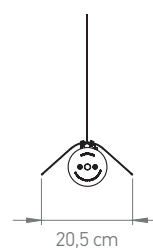

TECHNICAL SHEET / FICHE TECHNIQUE

IN THE TUBE 360° - WING 1600

FINISHES / FINITIONS

ITT 360° - WING 1600
BLACK FLAP
with or without MESH

ITT 360° - WING 1600
WHITE FLAP
with or without MESH