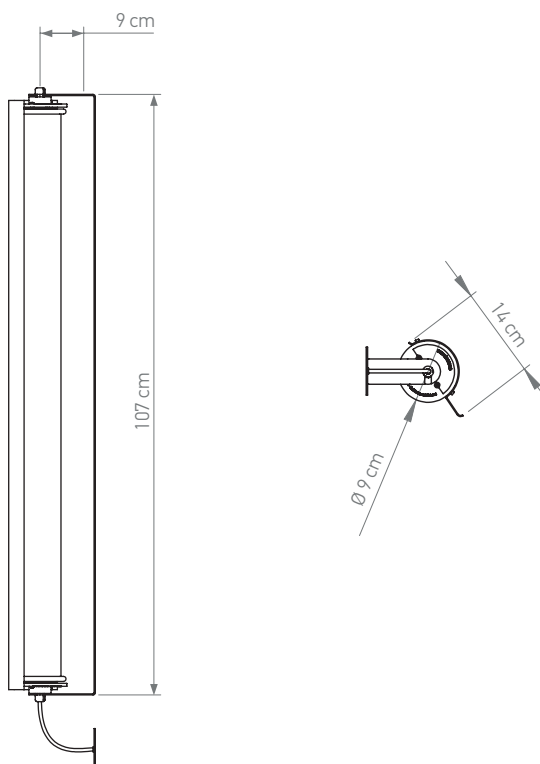

ITT 360° - FLAP 700
BLACK FLAP
with or without MESH

ITT 360° - FLAP 700
WHITE FLAP
with or without MESH

TECHNICAL SHEET / FICHE TECHNIQUE

IN THE TUBE 360° - FLAP 1000