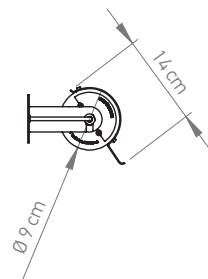

TECHNICAL SHEET / FICHE TECHNIQUE

IN THE TUBE 360° - FLAP 400