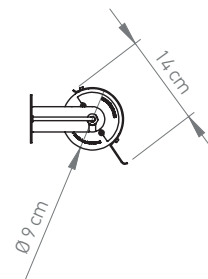

Net weight | Poids net: 6,3kg

Dimensions (LxDxH in cm): 167 x 14 x 14

Packaging: 295 x 185 x 1920 mm

Finishes:

BL: Black flap, inside gold
WH: White flap, inside gold

CLI - LED 2700K 32W - IP64 - IK07

Light on 360° | Lumière à 360° sur un axe

External Driver supplied | Driver externe fourni: 45 x 155 x 30 mm

TRIAC dimmable - 950mA - 42W |

Dimmable TRIAC

Dali dimmable on request |

Dali dimmable sur demande

DCWéditions

71 rue de la Fontaine au Roi
75011 Paris - France
+33 (0)1 40 21 37 60
sales@dcwe.fr

TECHNICAL SHEET / FICHE TECHNIQUE

IN THE TUBE 360° - FLAP 1600

FINISHES / FINITIONS

ITT 360° - FLAP 1000
BLACK FLAP
with or without MESH

ITT 360° - FLAP 1000
WHITE FLAP
with or without MESH