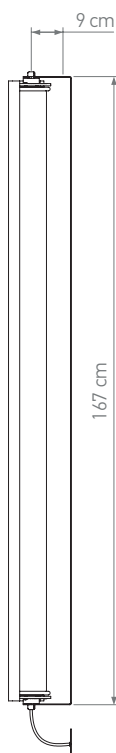

TECHNICAL SHEET / FICHE TECHNIQUE

IN THE TUBE 360° - FLAP 1600