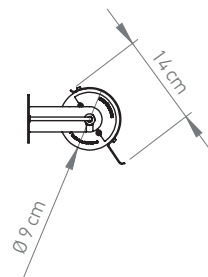

ITT 360° - FLAP 400
BLACK FLAP
with or without MESH

ITT 360° - FLAP 400
WHITE FLAP
with or without MESH

TECHNICAL SHEET / FICHE TECHNIQUE

IN THE TUBE 360° - FLAP 700