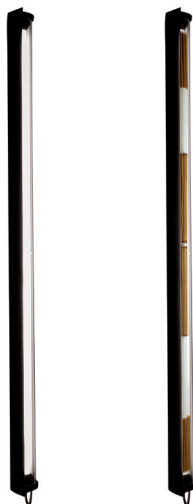

IN THE TUBE 360°

DCWéditions
PARIS

ITT 360° - FLAP 400
BLACK OR WHITE

Accessory for ITT 360° - 400 Accessoire pour ITT 360° - 400

Material: Stainless steel, Aluminium
Rotating flap 360°
Wall lamp, horizontal or vertical
Indoor/outdoor/bathroom

External Driver supplied | Driver externe fourni: 45 x 155 x 30 mm

TRIAC dimmable - 950mA - 42W |

Dimmable TRIAC

Dali dimmable on request |

Dali dimmable sur demande

DCWéditions

71 rue de la Fontaine au Roi
75011 Paris - France
+33 (0)1 40 21 37 60
sales@dcwe.fr

TECHNICAL SHEET / FICHE TECHNIQUE

IN THE TUBE 360° - FLAP 1600

FINISHES / FINITIONS

ITT 360° - FLAP 1000
BLACK FLAP
with or without MESH

ITT 360° - FLAP 1000
WHITE FLAP
with or without MESH