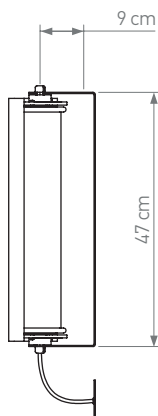

TECHNICAL SHEET / FICHE TECHNIQUE

IN THE TUBE 360° - FLAP 400