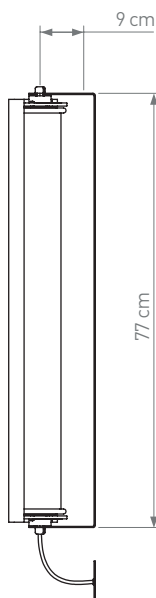

Net weight | Poids net: 2,3kg

Dimensions (LxDxH in cm): 47 x 14 x 14

Packaging: 295 x 185 x 720 mm

Finishes:

BL: Black flap, inside gold
WH: White flap, inside gold

CLI - LED 2700K 6W - IP64 - IK07

Light on 360° | *Lumière à 360° sur un axe*

Net weight | Poids net: 3,2 kg

Dimensions (LxDxH in cm): 77 x 14 x 14

Packaging: 295 x 185 x 1020 mm

Finishes:

BL: Black flap, inside gold
WH: White flap, inside gold

CLI - LED 2700K 12W - IP64 - IK07

Light on 360° | Lumière à 360° sur un axe

TECHNICAL SHEET / FICHE TECHNIQUE

IN THE TUBE 360° - FLAP 700

FINISHES / FINITIONS

ITT 360° - FLAP 700
BLACK FLAP
with or without MESH

ITT 360° - FLAP 700
WHITE FLAP
with or without MESH

IN THE TUBE 360°

DCWéditions
PARIS

Net weight | Poids net: 4 kg

Dimensions (LxDxH in cm): 107 x 14 x 14

Packaging: 295 x 185 x 1320 mm

Finishes:

BL: Black flap, inside gold
WH: White flap, inside gold

CLI - LED 2700K 18W - IP64 - IK07

Light on 360° | Lumière à 360° sur un axe