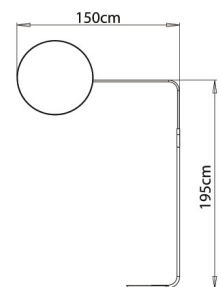

SATURN | FLOOR LAMP

bs.living 

A wide adjustable floor lamp with a soft light on a stretched veil

STRUCTURE

BLACK SATIN FINISH AND BRUSHED
BRASS
METAL STRUCTURE AND WHITE
PMMA
WHITE PMMA
Ø690

ELECTRICAL EQUIPMENT

15W LED - 2000LM - 3000°K -
2 - IP20
WITH SWITCH ON CORD

DIMENSIONS IN MM

HEIGHT : 2064
WIDTH : 690
DEPTH : 1367

ref. LR-IV0017