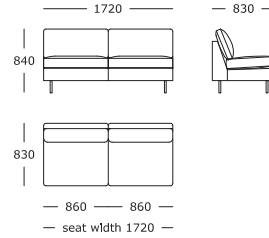

Nova V3

3 seater, 3 parts
Arm cushions included

3 seater, 2 parts
Arm cushions included

2.5 seater, 2 parts
Arm cushions included

2 seater, 2 parts
Arm cushions included

Chair
Arm cushions included

Stool

Module 1

1 seater, medium

Module 2

2 seater, medium

Module 3

2.5 seater, medium

Module 4

3 seater, medium
2 or 3 cushions

Module 5

Chaise long

Module 6

Corner

Module 9

Chaise long

Module 10

1 seater, large

Module 11

2 seater, large

Module 12

2.5 seater, large

Module 13

3 seater, large
2 or 3 cushions

Module 14

Stool

Module 15