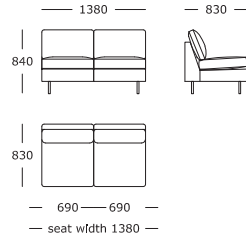

Stool

Nova V2

3 seater, 3 parts
Arm cushions included

3 seater, 2 parts
Arm cushions included

2.5 seater, 2 parts
Arm cushions included

2 seater, 2 parts
Arm cushions included

Chair
Arm cushions included

Stool

Nova V3

3 seater, 3 parts
Arm cushions included

3 seater, 2 parts
Arm cushions included

2.5 seater, 2 parts
Arm cushions included

2 seater, 2 parts
Arm cushions included

Chair
Arm cushions included

Stool

Module 1

1 seater, medium

Module 2

2 seater, medium

Module 3

2.5 seater, medium

Module 4

3 seater, medium
2 or 3 cushions

Module 5