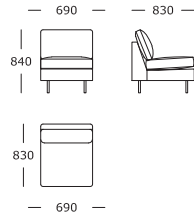

Stool

Nova V2

3 seater, 3 parts
Arm cushions included

3 seater, 2 parts
Arm cushions included

2.5 seater, 2 parts
Arm cushions included

2 seater, 2 parts
Arm cushions included

Chair
Arm cushions included

Stool

Nova V3

3 seater, 3 parts
Arm cushions included

3 seater, 2 parts
Arm cushions included

2.5 seater, 2 parts
Arm cushions included

2 seater, 2 parts
Arm cushions included

Chair
Arm cushions included

Stool

Module 1

1 seater, medium

Module 2

2 seater, medium

Module 3

2.5 seater, medium

Module 4

3 seater, medium
2 or 3 cushions

Module 5