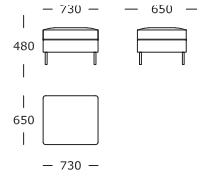

Chaise long

Module 6

Corner

Module 9

Chaise long

Module 10

1 seater, large

Module 11

2 seater, large

Module 12

2.5 seater, large

Module 13

3 seater, large
2 or 3 cushions

Module 14

Stool

Module 15

2 seater, side/corner, left arm, tray/top

Module 18

Set of arms - V1
Arm cushions included

Module 19

Set of arms - V2
Arm cushions included

Module 20

Set of arms - V3
Arm cushions included

Nova