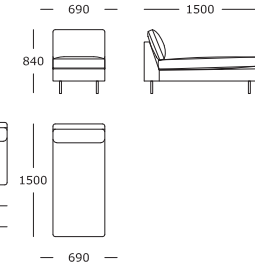

Stool

Nova V2

3 seater, 3 parts
Arm cushions included

3 seater, 2 parts
Arm cushions included

2.5 seater, 2 parts
Arm cushions included

2 seater, 2 parts
Arm cushions included

Chair
Arm cushions included

Stool

Nova V3

3 seater, 3 parts
Arm cushions included

3 seater, 2 parts
Arm cushions included

2.5 seater, 2 parts
Arm cushions included

2 seater, 2 parts
Arm cushions included

Chair
Arm cushions included

Stool

Module 1

1 seater, medium

Module 2

2 seater, medium

Module 3

2.5 seater, medium

Module 4

3 seater, medium
2 or 3 cushions

Module 5

Chaise long

Module 6

Corner

Module 9

Chaise long

Module 10

1 seater, large

Module 11