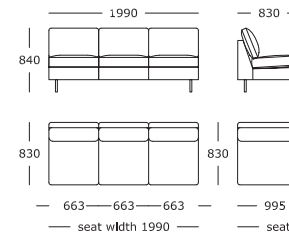

Nova V3

3 seater, 3 parts
Arm cushions included

3 seater, 2 parts
Arm cushions included

2.5 seater, 2 parts
Arm cushions included

2 seater, 2 parts
Arm cushions included

Chair
Arm cushions included

Stool

Module 1

1 seater, medium

Module 2

2 seater, medium

Module 3

2.5 seater, medium

Module 4

3 seater, medium
2 or 3 cushions

Module 5

Chaise long

Module 6

Corner

Module 9

Chaise long

Module 10

1 seater, large

Module 11