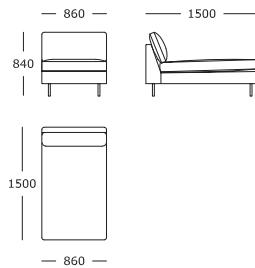

Nova V3

3 seater, 3 parts
Arm cushions included

3 seater, 2 parts
Arm cushions included

2.5 seater, 2 parts
Arm cushions included

2 seater, 2 parts
Arm cushions included

Chair
Arm cushions included

Stool

Module 1

1 seater, medium

Module 2

2 seater, medium

Module 3

2.5 seater, medium

Module 4

3 seater, medium
2 or 3 cushions

Module 5

Chaise long

Module 6

Corner

Module 9

Chaise long

Module 10

1 seater, large

Module 11

2 seater, large

Module 12

2.5 seater, large

Module 13

3 seater, large
2 or 3 cushions

Module 14

Stool

Module 15