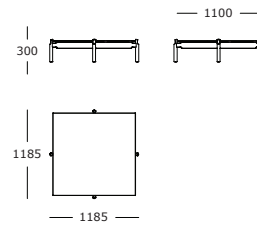

Notch /

Notch / Well-crafted graphic character

Offered in seven sizes and shapes - spanning round, square, and rectangular outlines - the Notch table series is distinguished by a striking graphic character accentuating the components' inherent qualities. The semi-transparent tabletop is resting atop a frame in black stained oak, highlighted by remarkable notched cabinet maker details.

Rectangular, medium

Coffee table

Rectangular, large

Coffee table

Square, large

Coffee table

Round, medium

Coffee table

Round, large

Coffee table

Round, extra large

Side table

Round, small