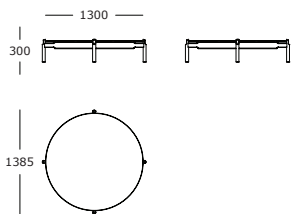

Notch /

Notch / Well-crafted graphic character

Offered in seven sizes and shapes - spanning round, square, and rectangular outlines - the Notch table series is distinguished by a striking graphic character accentuating the components' inherent qualities. The semi-transparent tabletop is resting atop a frame in black stained oak, highlighted by remarkable notched cabinet maker details.

Rectangular, medium

Coffee table

Rectangular, large

Coffee table

Square, large

Coffee table

Round, medium

Coffee table

Round, large

Coffee table

Round, extra large

Side table

Round, small