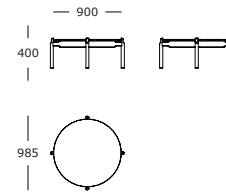

Notch /

Notch / Well-crafted graphic character

Offered in seven sizes and shapes - spanning round, square, and rectangular outlines - the Notch table series is distinguished by a striking graphic character accentuating the components' inherent qualities. The semi-transparent tabletop is resting atop a frame in black stained oak, highlighted by remarkable notched cabinet maker details.

Rectangular, medium

Coffee table

Rectangular, large

Coffee table

Square, large

Coffee table

Round, medium

Coffee table

Round, large

Coffee table

Round, extra large

Side table

Round, small