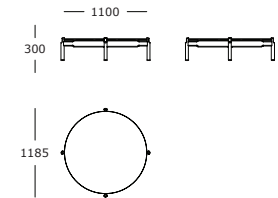

Notch /

Notch / Well-crafted graphic character

Offered in seven sizes and shapes - spanning round, square, and rectangular outlines - the Notch table series is distinguished by a striking graphic character accentuating the components' inherent qualities. The semi-transparent tabletop is resting atop a frame in black stained oak, highlighted by remarkable notched cabinet maker details.

Rectangular, medium

Coffee table

Rectangular, large

Coffee table

Square, large

Coffee table

Round, medium

Coffee table

Round, large

Coffee table

Round, extra large

Side table

Round, small