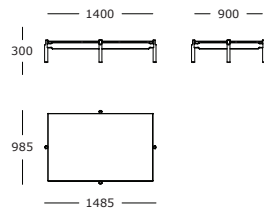

Notch /

Notch / Well-crafted graphic character

Offered in seven sizes and shapes - spanning round, square, and rectangular outlines - the Notch table series is distinguished by a striking graphic character accentuating the components' inherent qualities. The semi-transparent tabletop is resting atop a frame in black stained oak, highlighted by remarkable notched cabinet maker details.

Rectangular, medium

Coffee table

Rectangular, large

Coffee table

Square, large

Coffee table

Round, medium

Coffee table

Round, large

Coffee table

Round, extra large

Side table

Round, small