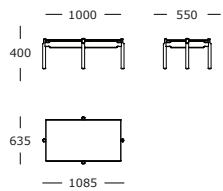

Notch /

Notch / Well-crafted graphic character

Offered in seven sizes and shapes - spanning round, square, and rectangular outlines - the Notch table series is distinguished by a striking graphic character accentuating the components' inherent qualities. The semi-transparent tabletop is resting atop a frame in black stained oak, highlighted by remarkable notched cabinet maker details.

Rectangular, medium

Coffee table

Rectangular, large

Coffee table

Square, large

Coffee table

Round, medium

Coffee table

Round, large

Coffee table

Round, extra large

Side table

Round, small