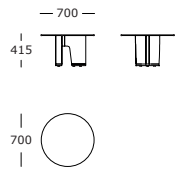

Glyph

Occasional table