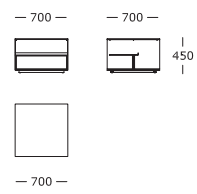

Coffee table | Medium