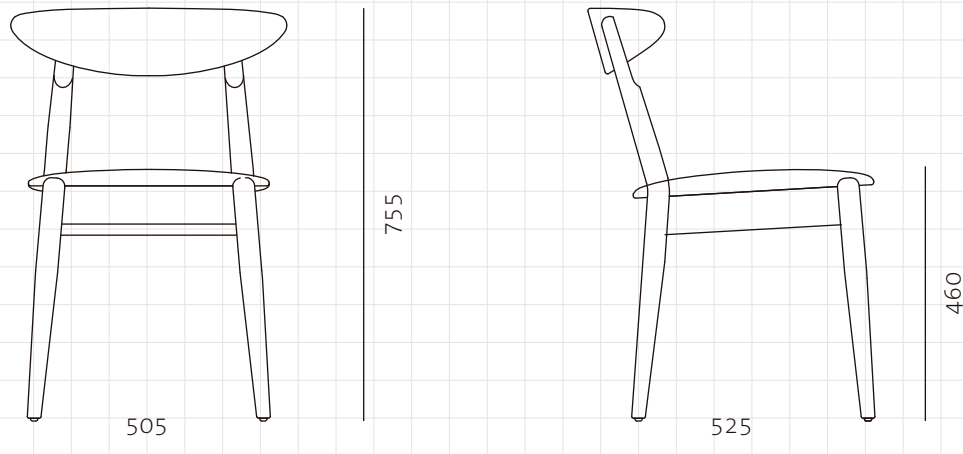

Louisiana Chair (1958)

CODE
DIMENSIONS

VW-S220
W505 x D525 x H755mm
Seating height: 460mm

NET WEIGHT
ENVIRONMENT
MATERIALS

4.5 kg
Indoor
Solid wood frame, veneer laminate back, upholstered seat
*Please refer to website or contact your local representative for complete material swatches.

SHIPPING

Package	Assembled		
Package Qty	1 pcs/box		
Packaging	Measurement (mm)	Volume (cbm)	Gross Weight (kg)
FCL	W570 x D590 x H840	0.28	9.54
LCL/AIR	W610 x D630 x H930	0.36	14.01