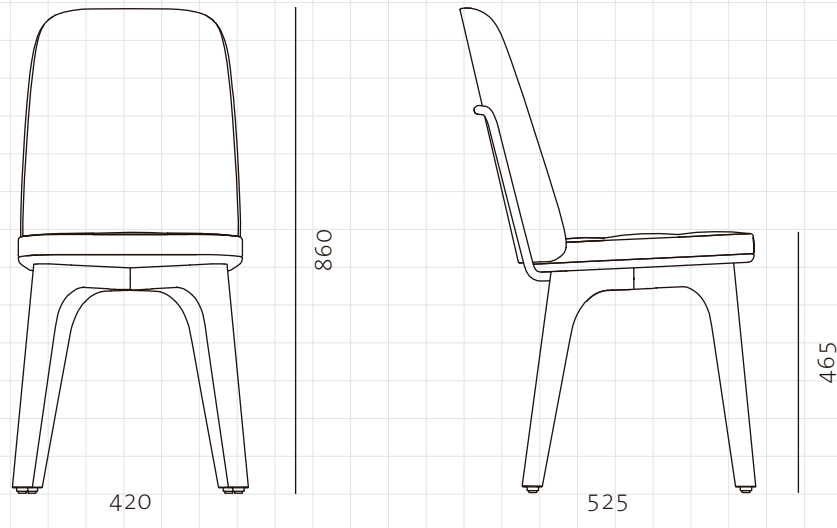

## Utility Highback Chair

### DIMENSIONS

W420 x D525 x H860mm

Seating height: 465mm

### NET WEIGHT

6.5 kg