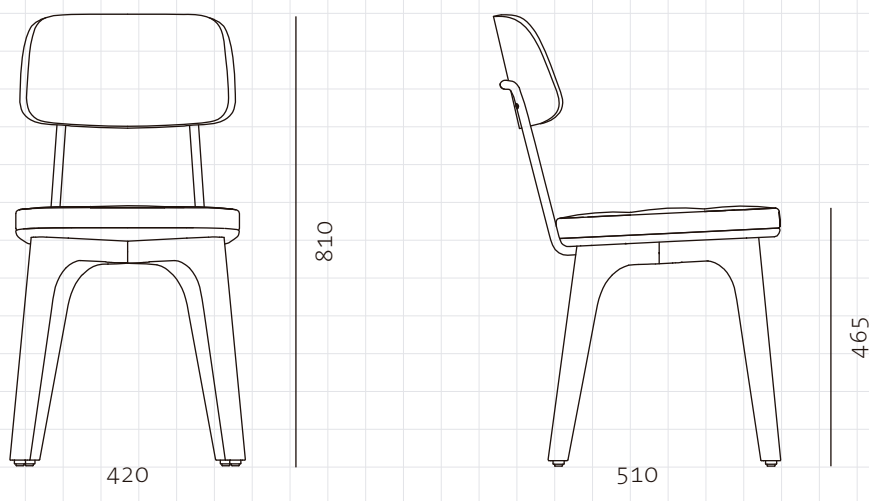

Utility Chair V

CODE
DIMENSIONS

UT-S210-WD
W420 x D510 x H810mm
Seating height: 465 mm

NET WEIGHT
ENVIRONMENT
MATERIALS

6.5 kg
Indoor
Solid wood legs, Plywood panel, Steel hairline aged gold, Upholstery
*Please refer to website or contact your local representative for complete material swatches.

SHIPPING

| | | | |
|--------------------|-------------------------|---------------------|--------------------------|
| Package | Assembled | | |
| Package Qty | 1 pcs/box | | |
| Packaging | Measurement (mm) | Volume (cbm) | Gross Weight (kg) |
| FCL | W600 x D600 x H830 | 0.30 | 11.61 |
| LCL/AIR | W620 x D620 x H925 | 0.36 | 16.08 |