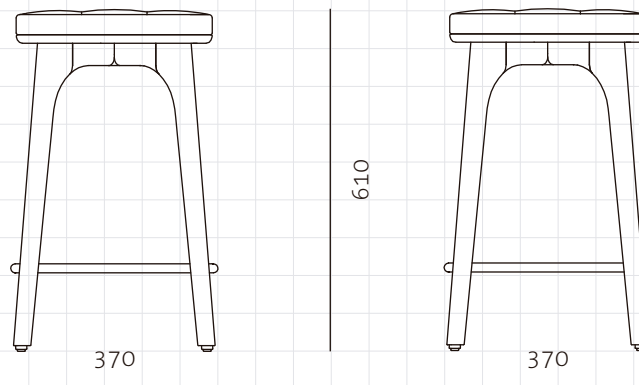

Utility Stool H760

CODE

UT-S610-760

DIMENSIONS

W390 x D390 x H760mm

Seating height: 760mm

NET WEIGHT

5.5 kg

ENVIRONMENT

Indoor

MATERIALS

Solid wood legs, plywood panel, steel hairline aged gold, upholstery

*Please refer to website or contact your local representative for complete material swatches.

SHIPPING

Package	Assembled		
Package Qty	1 pcs/box		
Packaging	Measurement (mm)	Volume (cbm)	Gross Weight (kg)
FCL	W455 x D455 x H845	0.17	9.73
LCL/AIR	W475 x D475 x H865	0.20	12.35

Utility Stool H610

CODE

UT-S610-610

DIMENSIONS

W370 x D370 x H610mm

Seating height: 610mm

NET WEIGHT

5.0 kg