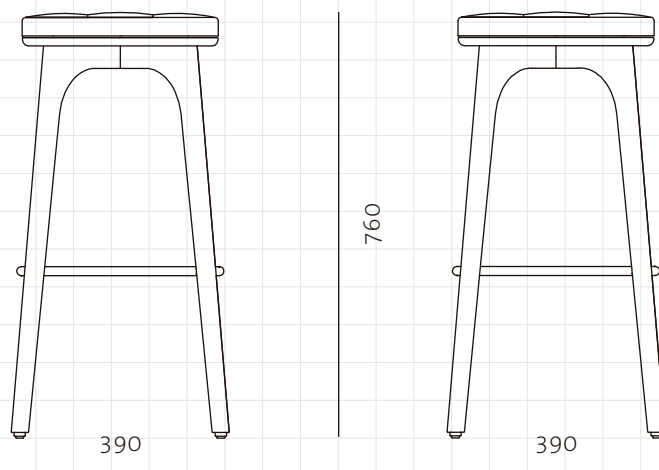

Utility Stool H760

CODE

UT-S610-760

DIMENSIONS

W390 x D390 x H760mm

Seating height: 760mm

NET WEIGHT

5.5 kg

ENVIRONMENT

Indoor

MATERIALS

Solid wood legs, plywood panel, steel hairline aged gold, upholstery

*Please refer to website or contact your local representative for complete material swatches.

SHIPPING

Package	Assembled		
Package Qty	1 pcs/box		
Packaging	Measurement (mm)	Volume (cbm)	Gross Weight (kg)
FCL	W455 x D455 x H845	0.17	9.73
LCL/AIR	W475 x D475 x H865	0.20	12.35

Utility Stool H610

CODE

UT-S610-610

DIMENSIONS

W370 x D370 x H610mm

Seating height: 610mm

NET WEIGHT

5.0 kg