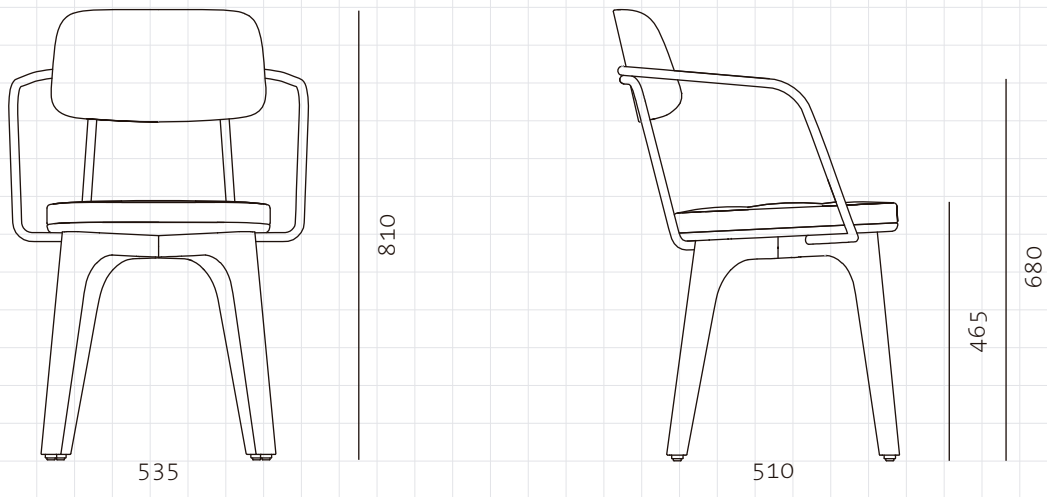

Utility Armchair U

CODE
DIMENSIONS

UT-S211-UP
W535 x D510 x H810mm
Seating height: 465mm

NET WEIGHT
ENVIRONMENT
MATERIALS

7.5 kg
Indoor
Solid wood legs, plywood panel, steel hairline aged gold, upholstery
*Please refer to website or contact your local representative for complete material swatches.

SHIPPING

Package	Assembled		
Package Qty	1 pcs/box		
Packaging	Measurement (mm)	Volume (cbm)	Gross Weight (kg)
FCL	W600 x D600 x H830	0.30	12.61
LCL/AIR	W620 x D620 x H925	0.36	17.08