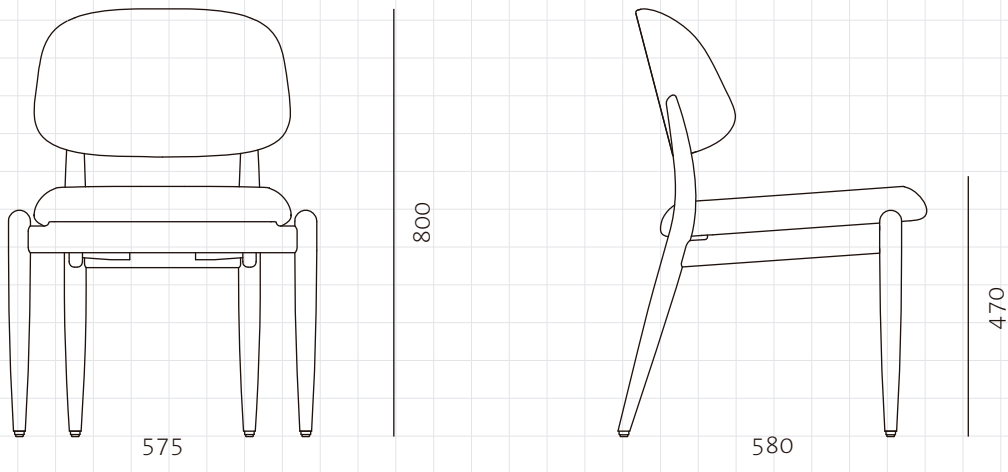

Slow Side Chair

CODE
DIMENSIONS

SL-S210
W575 x D580 x H800mm
Seating height: 470mm

NET WEIGHT
ENVIRONMENT
MATERIALS

6.7 kg
Indoor
Solid wood frame, upholstery

*Please refer to website or contact your local representative for complete material swatches.

SHIPPING

Package	Assembled		
Package Qty	1 pcs/box		
Packaging	Measurement (mm)	Volume (cbm)	Gross Weight (kg)
FCL	W680 x D680 x H870	0.40	12.71
LCL/AIR	W700 x D700 x H965	0.47	18.40