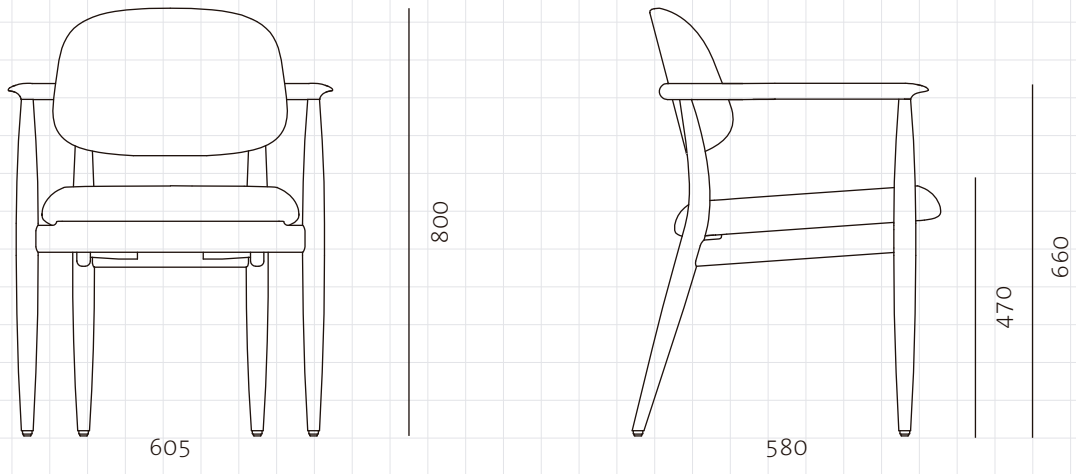

Slow Dining Chair

CODE
DIMENSIONS

SL-S211
W605 x D580 x H800mm
Seating height: 470mm

NET WEIGHT
ENVIRONMENT
MATERIALS

7.5 kg
Indoor
Solid wood frame, upholstery

*Please refer to website or contact your local representative for complete material swatches.

SHIPPING

Package	Assembled		
Package Qty	1 pcs/box		
Packaging	Measurement (mm)	Volume (cbm)	Gross Weight (kg)
FCL	W680 x D680 x H870	0.40	13.51
LCL/AIR	W700 x D700 x H965	0.47	19.20