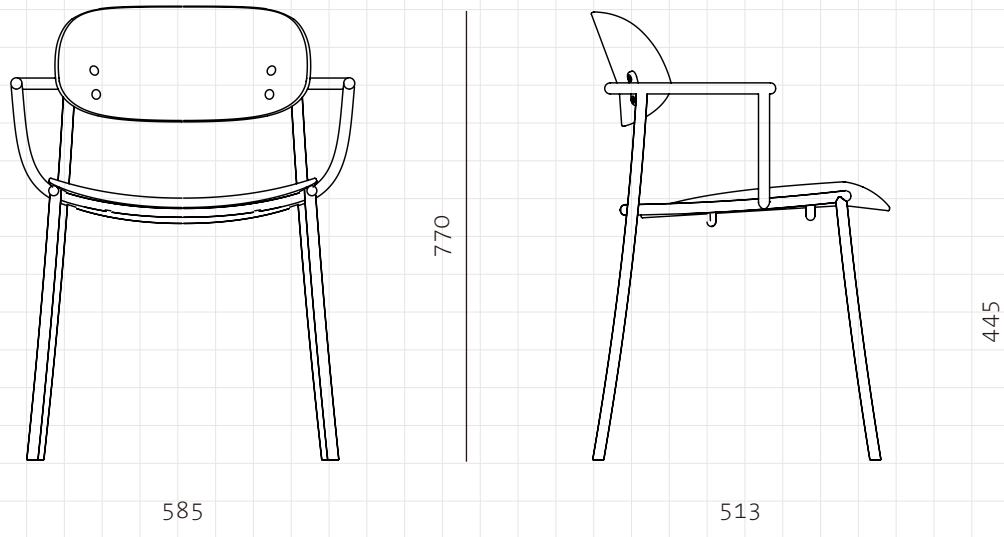

### Ori Dining ArmChair

**CODE**  
**DIMENSIONS**

OR-S211  
W585x D513 x H770mm  
Seating height: 445mm

**NET WEIGHT**  
**ENVIRONMENT**  
**MATERIALS**

5.85 kg  
Indoor  
Steel black powder coat matt, veneer laminate seat & back  
\*Please refer to website or contact your local representative for complete material swatches.

**SHIPPING**

<b>Package</b>	Assembled		
<b>Package Qty</b>	1 pcs/box		
<b>Packaging</b>	<b>Measurement (mm)</b>	<b>Volume (cbm)</b>	<b>Gross Weight (kg)</b>
<b>FCL</b>	W680 x D680 x H870	0.40	11.86
<b>LCL/AIR</b>	W720 x D720 x H960	0.50	17.88