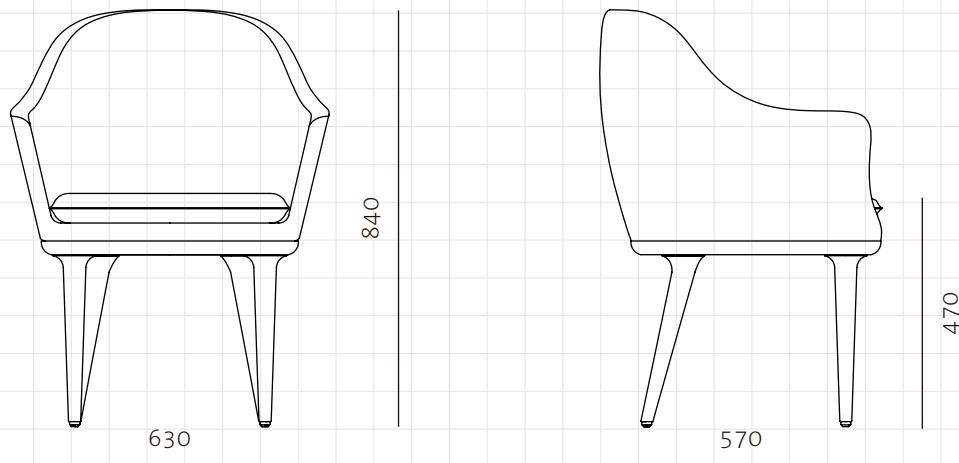

Lunar Dining Chair Large

CODE DIMENSIONS

LN-S221-L
W630 x D570 x H840mm
Seating height: 470mm

NET WEIGHT ENVIRONMENT MATERIALS

13.0 kg
Indoor
Solid wood legs, upholstered moulded foam frame, upholstered cushion
*Please refer to website or contact your local representative for complete material swatches.

SHIPPING

Package	Assembled		
Package Qty	1 pcs/box		
Packaging	Measurement (mm)	Volume (cbm)	Gross Weight (kg)
FCL	W680 x D680 x H870	0.40	19.01
LCL/AIR	W700 x D700 x H965	0.47	24.70