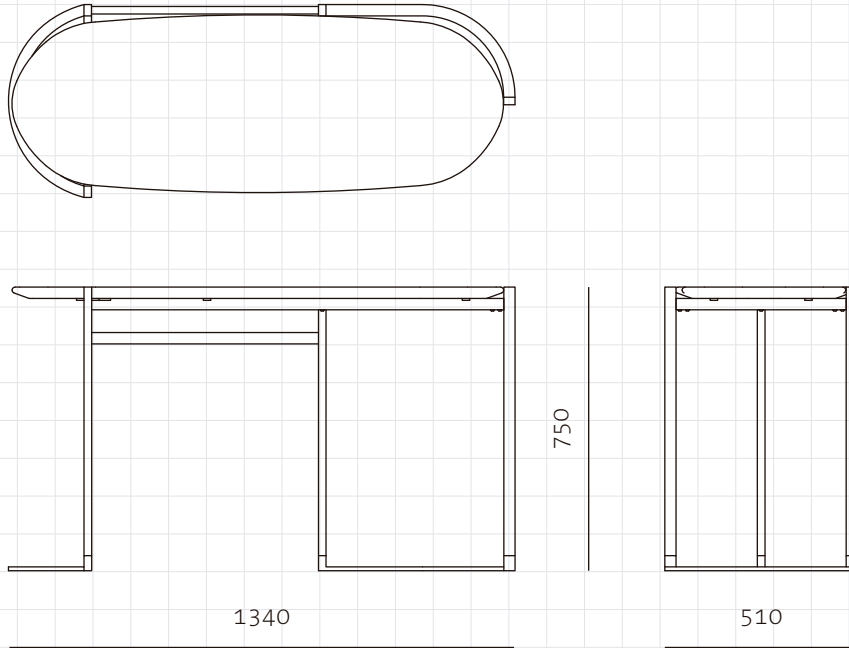

Blink Console

CODE
DIMENSIONS

BL-T710
W1340 x D510 x H750mm

NET WEIGHT
ENVIRONMENT
MATERIALS

19.0 kg
Indoor
Veneer laminate top, Stainless steel hairline gold, Steel black powder coat sand brust
*Please refer to website or contact your local representative for complete material swatches.

SHIPPING

Package	Knock Down		
Package Qty	1 pcs/box		
Packaging	Measurement (mm)	Volume (cbm)	Gross Weight (kg)
FCL	W1400 x D720 x H200	0.20	22.68
LCL/AIR	W1420 x D740 x H295	0.31	34.89