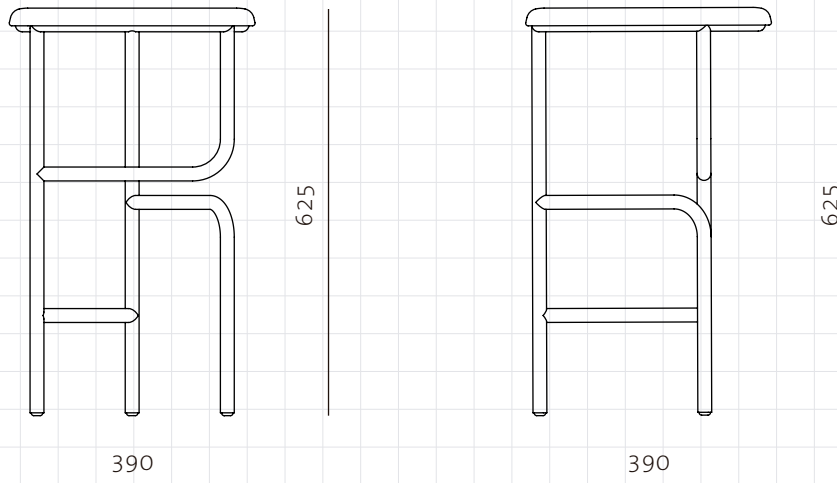

**Blend Stool High**

**CODE**  
**DIMENSIONS**

BD-S610-H  
C390 x H625mm  
Seating height: 625mm

**NET WEIGHT**  
**ENVIRONMENT**  
**MATERIALS**

7.0 kg  
Indoor  
Powder coated steel frame, Solid wood seat  
\*Please refer to website or contact your local representative for complete material swatches.

**SHIPPING**

<b>Package</b>	Assembled		
<b>Package Qty</b>	1 pcs/box		
<b>Packaging</b>	<b>Measurement (mm)</b>	<b>Volume (cbm)</b>	<b>Gross Weight (kg)</b>
<b>FCL</b>	W455 x D455 x H710	0.15	10.39
<b>LCL/AIR</b>	W495 x D495 x H800	0.20	13.24