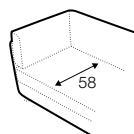

RICH rich

COVERS

FC fixed

SPECIAL

sofa bed

3 seater sofa bed

extra dimensions

depth of seat

accessories

armrest cushion 58x24

armrest cushion 58x40

seat protection cover with bag

legs

no. 173
wood

profile

rich