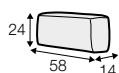

armrest cushion 58x40