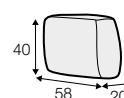

seat protection cover with bag