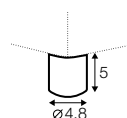

accessories

armrest cushion 58x24

armrest cushion 58x40

seat protection cover with bag

legs

no. 173
wood

profile

rich