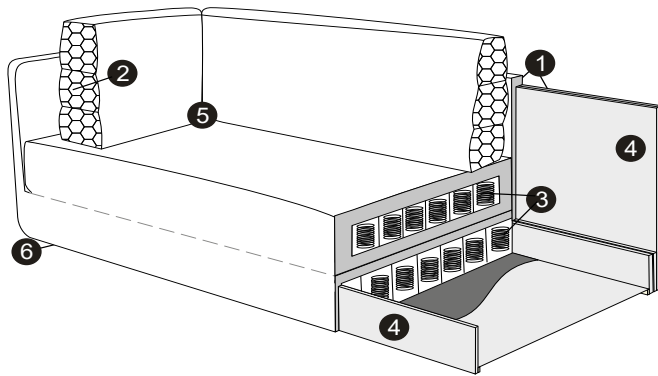

accessories

armrest cushion 58x24

armrest cushion 58x40

seat protection cover with bag

legs

no. 173
wood

profile

rich