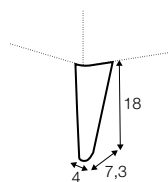

legs

no. 91
wood
front