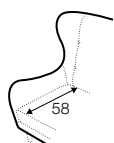

## COVERS

Buttons available in one colour.

armchair

footstool 55x50

## extra dimensions

depth of seat