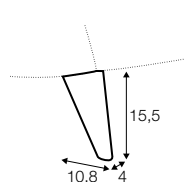

COVERS

FC fixed

armchair

footstool 55x50

extra dimensions

depth of
armchair seat

depth of
armchair seat
without cushion

depth of
sofa seat

depth of
sofa seat
without cushions

legs

no. 91
wood
front

no. 91
wood
back