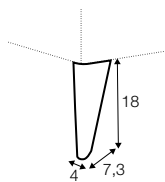

COVERS

FC fixed

armchair

footstool 55x50

extra dimensions

depth of
armchair seat

depth of
armchair seat
without cushion

depth of
sofa seat

depth of
sofa seat
without cushions

legs

no. 91
wood
front

no. 91
wood
back