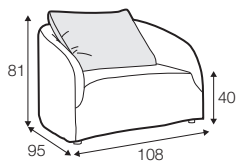

Not available for UK market.

armchair

footstool 108x65

2 seater

3 seater

4 seater divided

## extra dimensions

depth of seat

depth of seat  
armchair

cushion  
45x45

cushion  
50x30

additional outdoor  
cover for all elements  
example 4 seater cover