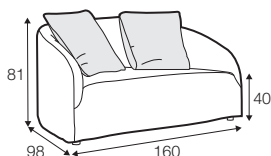

Not available for UK market.

armchair

footstool 108x65

2 seater

3 seater

4 seater divided

## extra dimensions

depth of seat

depth of seat  
armchair

cushion  
45x45

cushion  
50x30

additional outdoor  
cover for all elements  
example 4 seater cover