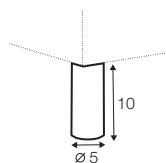

legs

no. 122A
plastic

Sits reserves the right to change construction of products and components used due to improving durability of product and customer satisfaction without any further notice. Explicit ± 2 cm tolerance of all elements sizes.

date: 11.2023

sits.eu