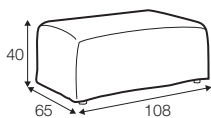

Not available for UK market.

armchair

footstool 108x65

2 seater

3 seater

4 seater divided

## extra dimensions

depth of seat

depth of seat  
armchair

cushion  
45x45

cushion  
50x30

additional outdoor  
cover for all elements  
example 4 seater cover