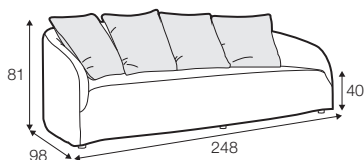

Not available for UK market.

armchair

footstool 108x65

2 seater

3 seater

4 seater divided

## extra dimensions

depth of seat

depth of seat  
armchair

cushion  
45x45

cushion  
50x30

additional outdoor  
cover for all elements  
example 4 seater cover