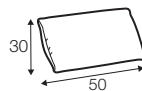

## extra dimensions

depth of seat

depth of seat  
armchair

cushion  
45x45

cushion  
50x30

additional outdoor  
cover for all elements  
example 4 seater cover

## legs

no. 122A  
plastic

Sits reserves the right to change construction of products and components used due to improving durability of product and customer satisfaction without any further notice. Explicit  $\pm 2$  cm tolerance of all elements sizes.