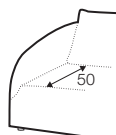

Not available for UK market.

armchair

footstool 108x65

2 seater

3 seater

4 seater divided

## extra dimensions

depth of seat

depth of seat  
armchair

cushion  
45x45

cushion  
50x30

additional outdoor  
cover for all elements  
example 4 seater cover