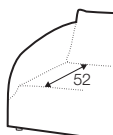

Not available for UK market.

armchair

footstool 108x65

2 seater

3 seater

4 seater divided

## extra dimensions

depth of seat

depth of seat  
armchair

cushion  
45x45

cushion  
50x30

additional outdoor  
cover for all elements  
example 4 seater cover