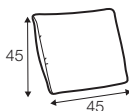

Not available for UK market.

armchair

footstool 108x65

2 seater

3 seater

4 seater divided

## extra dimensions

depth of seat

depth of seat  
armchair

cushion  
45x45

cushion  
50x30

additional outdoor  
cover for all elements  
example 4 seater cover