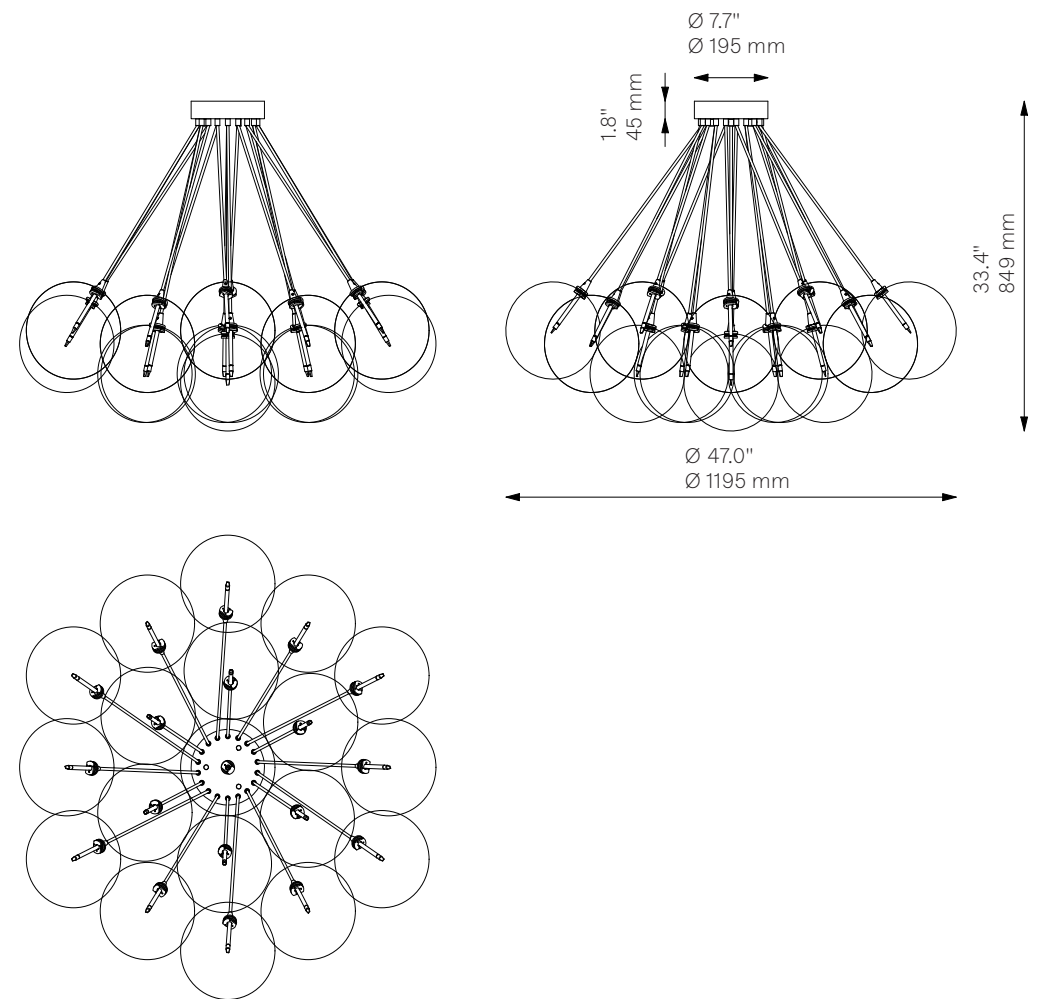

Cloud 250^{New}

Chandelier - B654

Classic Collection

Glass Lampshades

19 x Ø 250 mm / Ø 9.9"
Borosilicate Transparent Glass

Weight

21.7 kg / 47.8 lb

Light Source

LED Bulb (included) 19 x 1.6 W
Max Wattage 19 x 1.2 W
Total Lumens 3420 lm
Color Temperature 2700 K
Bulb Base G4
Dimmable with electronic
dimmers only (ELV, trailing edge)

Finishes

LBB / Lacquered Burnished Brass
BGM / Black Gunmetal
PN / Polished Nickel (extra charge of 25%)

Canopy

D 195 mm H 45 mm / D 7.7" H 1.8"

CE/UL Certified

CE/UL

Ingress Protection

IP 20