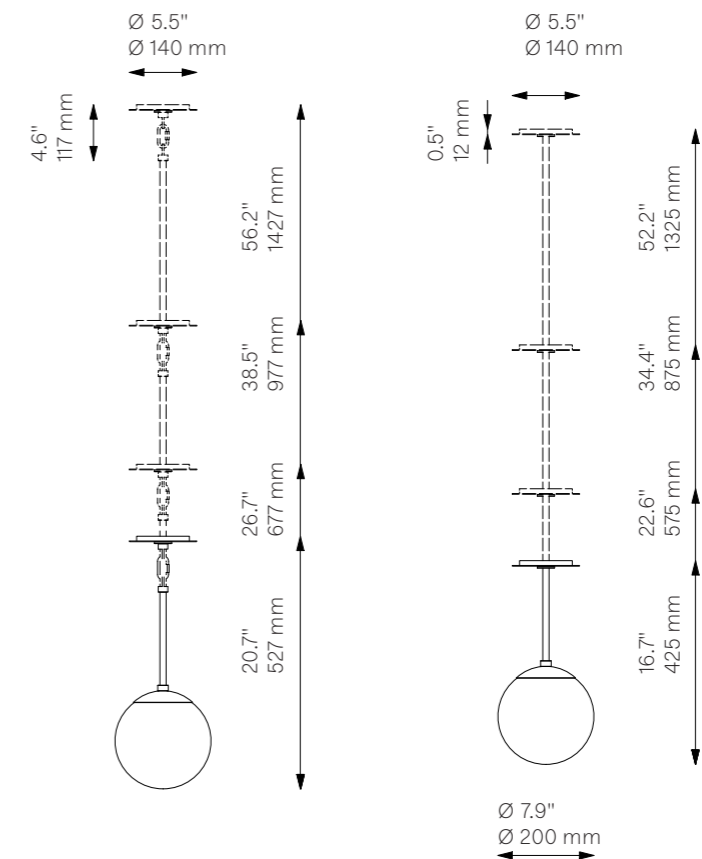

# Globe Single

Pendant - B581

Globe Collection

## Glass Lampshades

1 x Ø 200 mm / . Ø 7.9"  
Soda Lime Triplex Opal Glass  
\* More options on page 184

## Light Source

LED Bulb (included) 1 x 5 W  
Max Wattage 1 x 10 W  
Total Lumens 7200-8000 lm  
Color Temperature 2700 K  
Bulb Base E14 / E12

Dimmable with electronic  
Dimmers only (ELV, trailing edge)

## Canopy (Vaulted Ceiling Compatible)

Ø 140 mm H 12 mm / Ø 5.5" H 0.5"