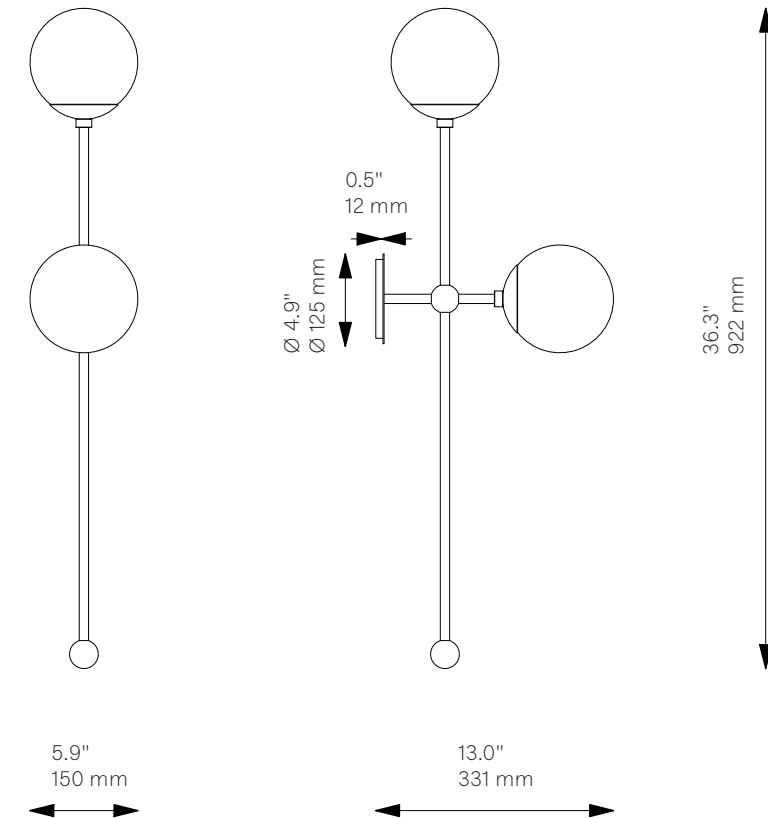

# Globe Dual

Wall Sconce - B577

Globe Collection

## Glass Lampshades

2 x Ø 150 mm / Ø 5.9"  
Soda Lime Triplex Opal Glass  
\* More options on page 184

## Weight

2.6 kg / 5.7 lb

## Light Source

LED Bulb (included) 2 x 5 W  
Max Wattage 2 x 10 W  
Total Lumens 900-1000 lm  
Color Temperature 2700 K  
Bulb Base E14 / E12

Dimmable with electronic  
Dimmers only (ELV, trailing edge)