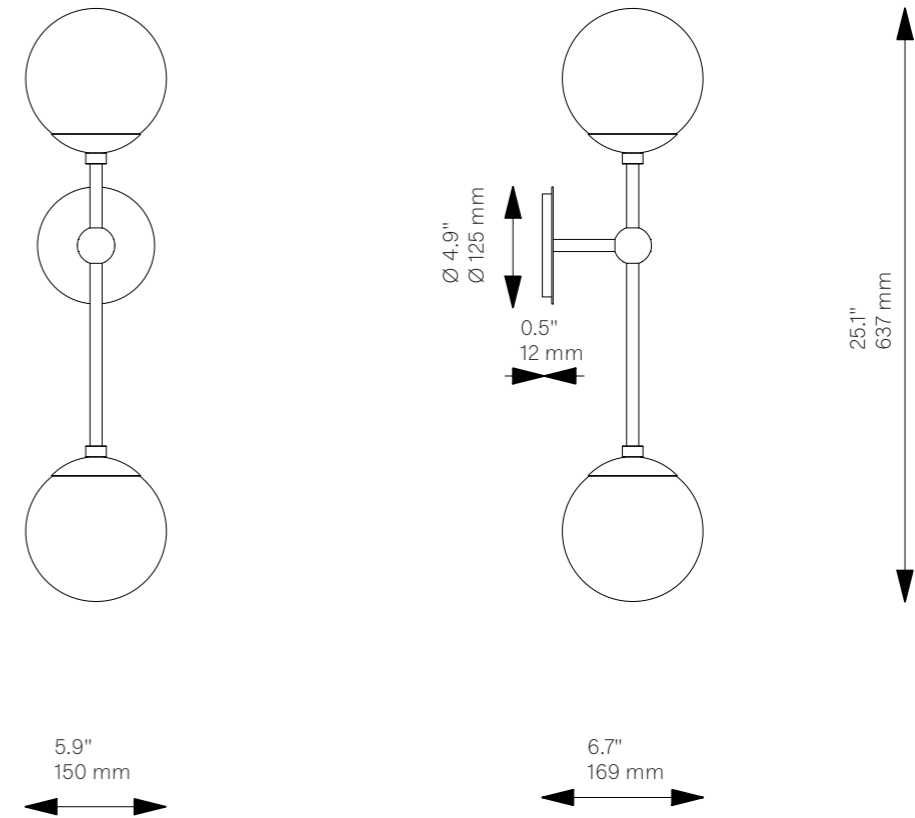

Armstrong Dual

Wall Sconce - B575

Globe Collection

Glass Lampshades

2 x Ø 150 mm / Ø 5.9"
Soda Lime Marble Glass
* More options on page 184

Weight

2.1 kg / 4.6 lb

Light Source

LED Bulb (included) 2 x 5 W
Max Wattage 2 x 10 W
Total Lumens 900-1000 lm
Color Temperature 2700 K
Bulb Base E14 / E12

Dimmable with electronic
Dimmers only (ELV, trailing edge)

Finishes

LBB / Lacquered Burnished Brass
BGM / Black Gunmetal
PN / Polished Nickel