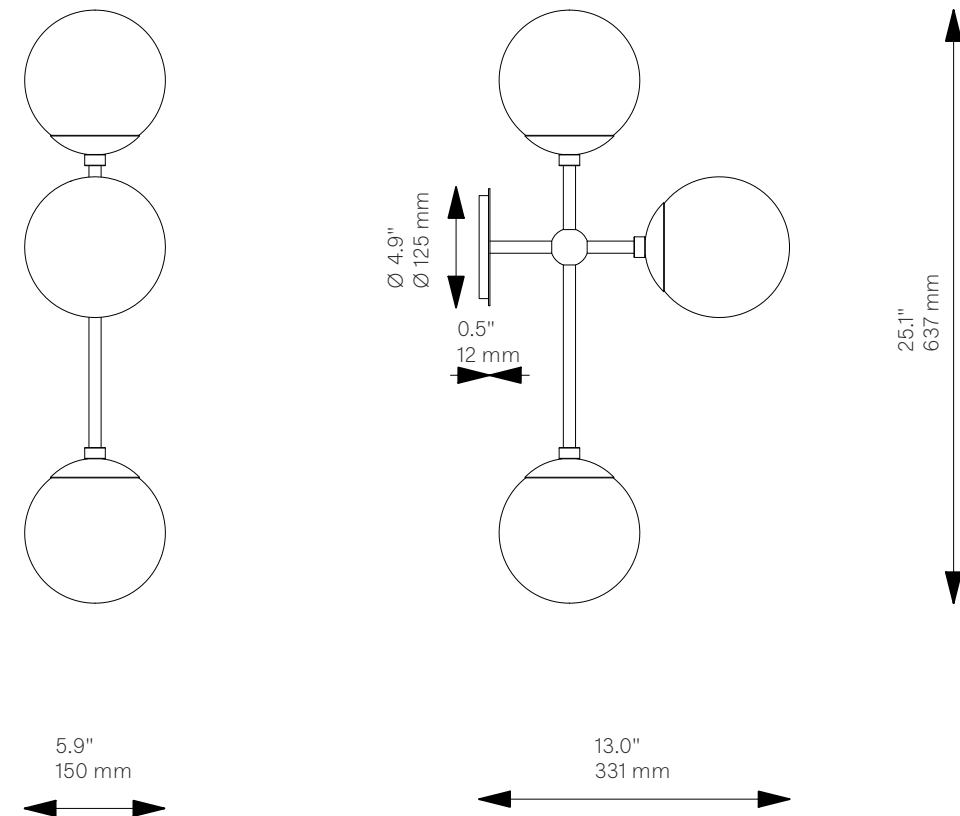

Armstrong Triple

Wall Sconce - B574

Globe Collection

Glass Lampshades

3 x Ø 150 mm / Ø 5.9"
Soda Lime Triplex Opal Glass
* More options on page 184

Weight

2.6 kg / 5.7 lb

Light Source

LED Bulb (included)	3 x 5 W
Max Wattage	3 x 10 W
Total Lumens	1350-1500 lm
Color Temperature	2700 K
Bulb Base	E14 / E12

Dimmable with electronic
Dimmers only (ELV, trailing edge)

Finishes

LBB / Lacquered Burnished Brass
BGM / Black Gunmetal
PN / Polished Nickel