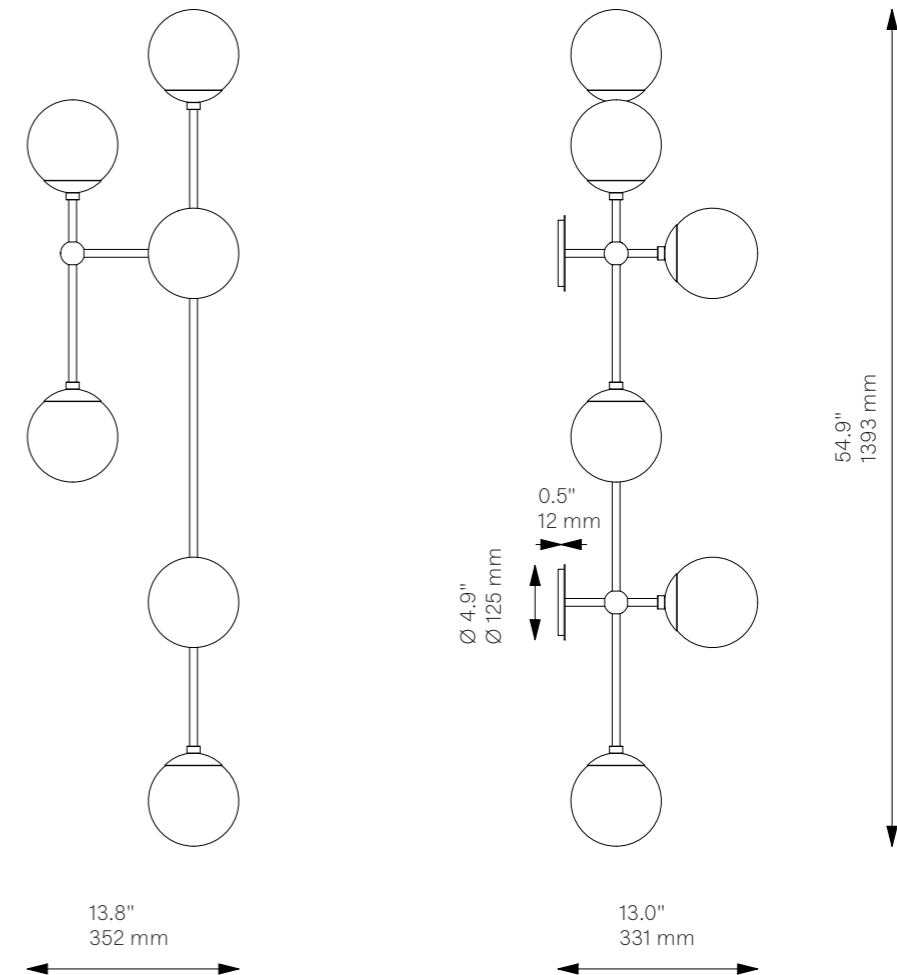

# Armstrong 6 L

Flush Mount - B573

Globe Collection

## Glass Lampshades

6 x Ø 150 mm / Ø 5.9"  
Soda Lime Marble Glass  
\* More options on page 184

## Light Source

LED Bulb (included) 6 x 5 W  
Max Wattage 6 x 10 W  
Total Lumens 2700-3000 lm  
Color Temperature 2700 K  
Bulb Base E14 / E12

Dimmable with electronic  
Dimmers only (ELV, trailing edge)