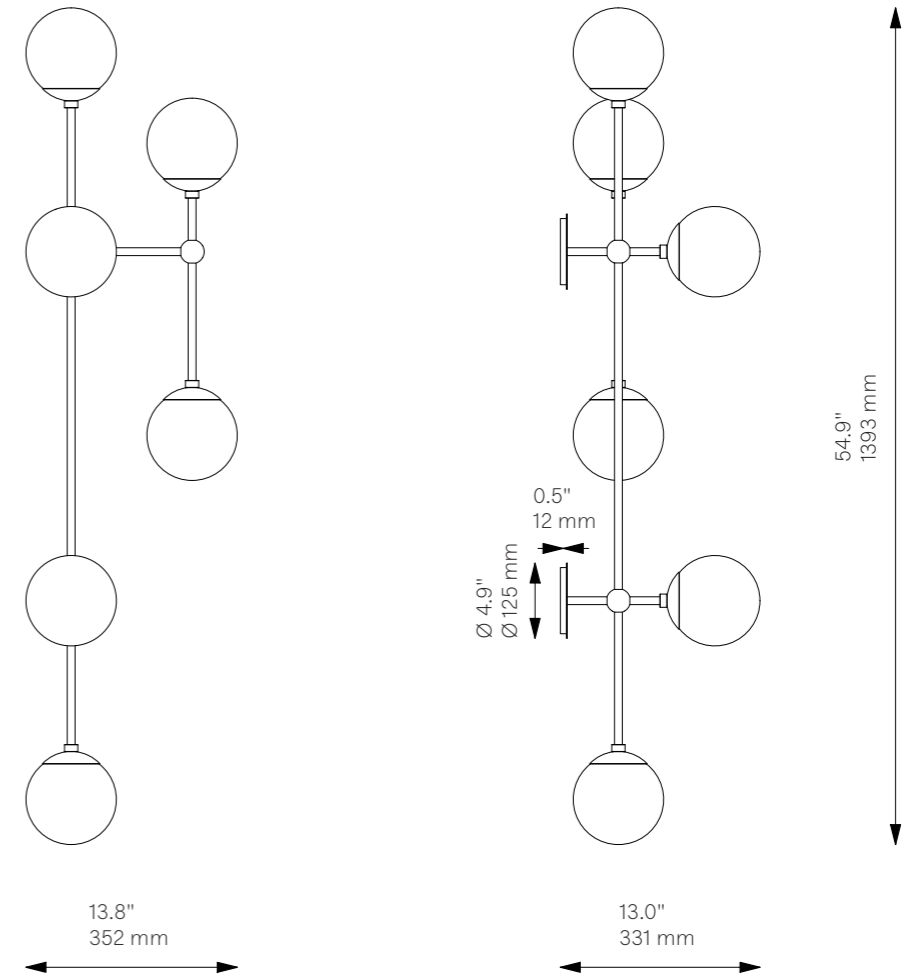

## Light Source

LED Bulb (included) 6 x 5 W  
Max Wattage 6 x 10 W  
Total Lumens 2700-3000 lm  
Color Temperature 2700 K  
Bulb Base E14 / E12

Dimmable with electronic  
Dimmers only (ELV, trailing edge)

## Ingress Protection

IP 20

# Armstrong 6 R

Flush Mount - B610

Globe Collection

## Glass Lampshades

6 x Ø 150 mm / Ø 5.9"  
Soda Lime Marble Glass  
\* More options on page 184