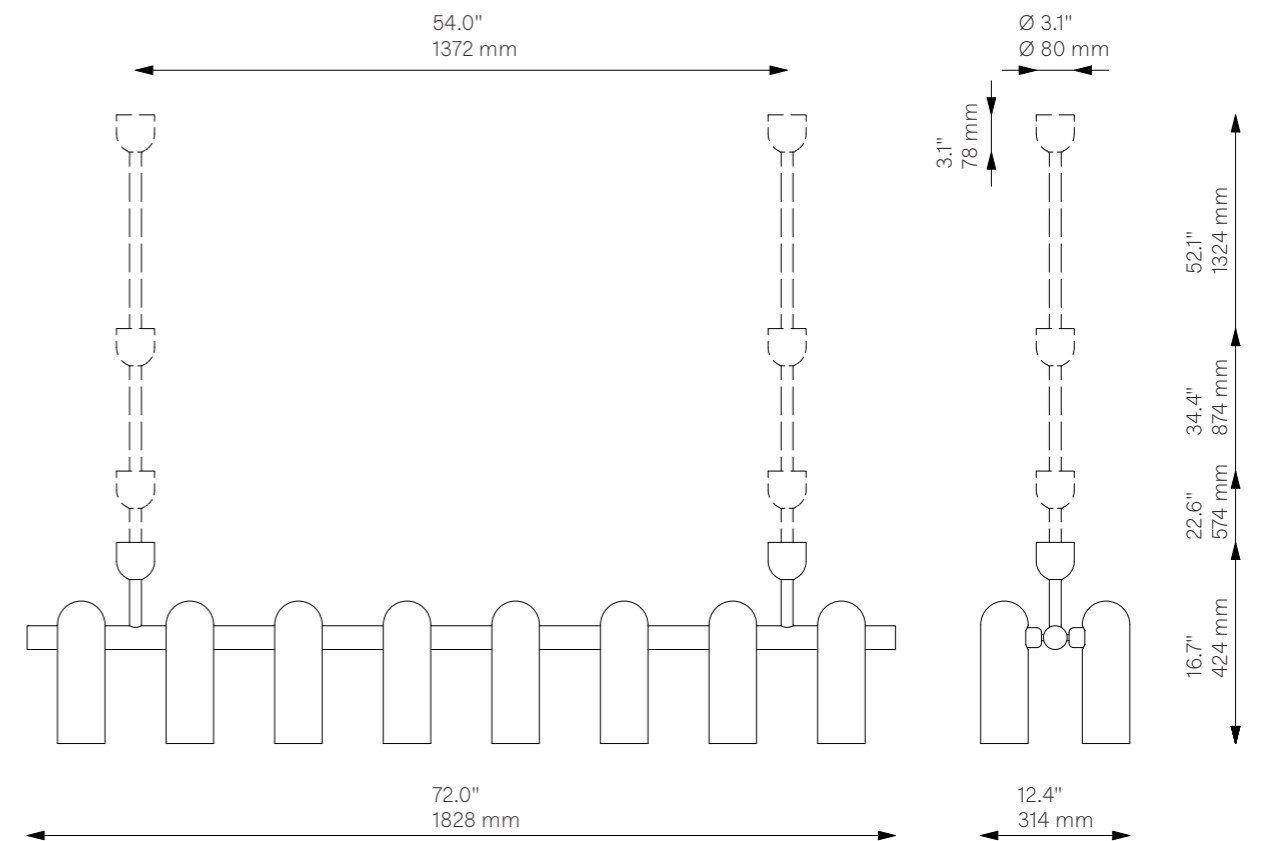

Odyssey Linear LG

Chandelier - B158

Ceiling

Glass Lampshades	16 x Ø 100 mm x H 300 mm 16 x Ø 3.9" x H 11.8" Triplex Opal Glass (acid etch on the outside)		
Weight	21.8 kg / 48.1 lb		
Light Source	LED Bulb (included)	16 x 5 W	
	Max Wattage	16 x 15 W	
	Total Lumens	7200-8000 lm	
	Color Temperature	3000 K	
	Bulb Base	E14 / E12	
	Bulb Size	G45, max length 80 mm / 3.2"	
	Dimmable with electronic Dimmers only (ELV, trailing edge)		
Finishes	LBB / Lacquered Burnished Brass BGM / Black Gunmetal PN / Polished Nickel		
Extension Rods (Included)	2 x 150 mm 2 x 5.9"	2 x 300 mm 2 x 11.8"	2 x 450 mm 2 x 17.7"
CE/UL Certified	CE/UL		
Ingress Protection	IP 20		