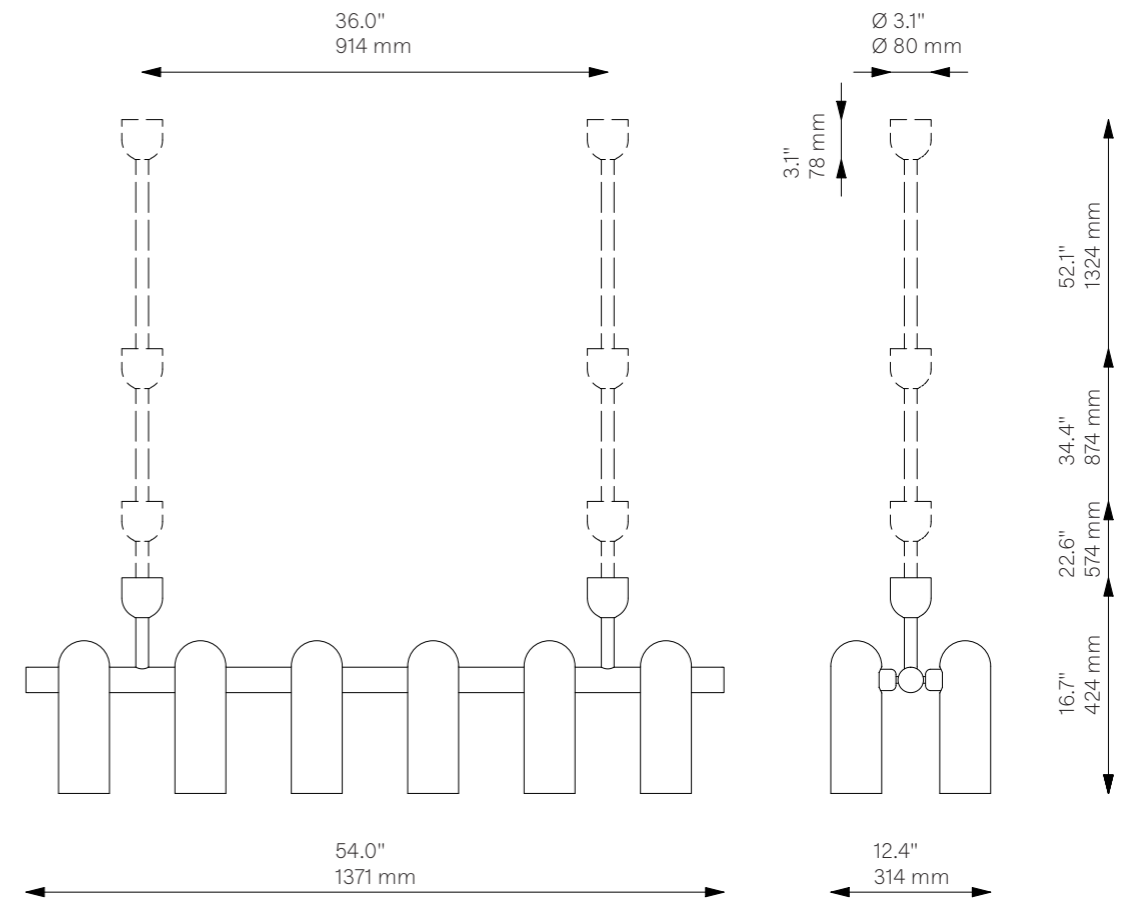

Odyssey Linear MD

Chandelier - B157

Ceiling

| | | | |
|----------------------------------|--|------------------------------|-------------------------|
| Glass Lampshades | 12 x Ø 100 mm x H 300 mm 12 x Ø 3.9" x H 11.8" Triplex Opal Glass (acid etch on the outside) | | |
| Weight | 17.7 kg / 39.1 lb | | |
| Light Source | LED Bulb (included) | 12 x 5 W | |
| | Max Wattage | 12 x 15 W | |
| | Total Lumens | 5400-6000 lm | |
| | Color Temperature | 3000 K | |
| | Bulb Base | E14 / E12 | |
| | Bulb Size | G45, max length 80 mm / 3.2" | |
| | Dimmable with electronic Dimmers only (ELV, trailing edge) | | |
| Finishes | LBB / Lacquered Burnished Brass BGM / Black Gunmetal PN / Polished Nickel | | |
| Extension Rods (Included) | 2 x 150 mm 2 x 5.9" | 2 x 300 mm 2 x 11.8" | 2 x 450 mm 2 x 17.7" |
| CE/UL Certified | CE/UL | | |
| Ingress Protection | IP 20 | | |