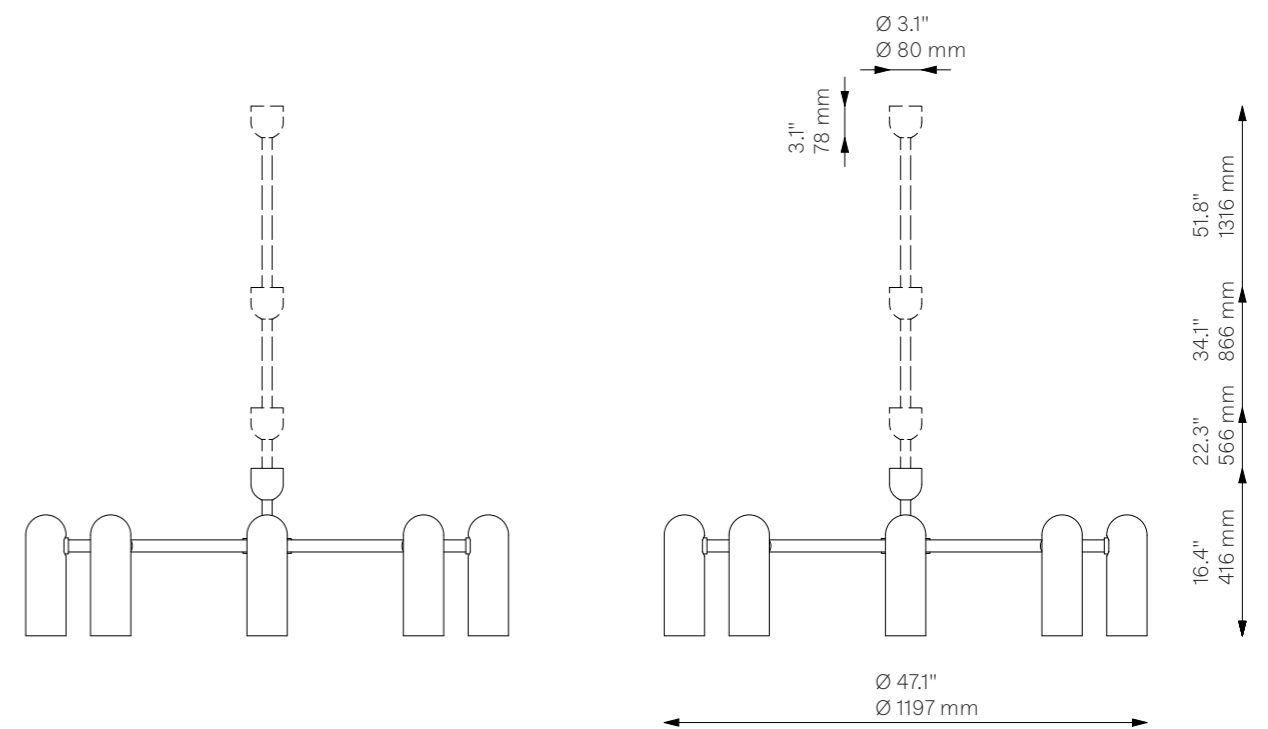

Odyssey Round MD

Chandelier - B155

Ceiling

Glass Lampshades	8 x Ø 100 mm x H 300 mm 8 x Ø 3.9" x H 11.8" Triplex Opal Glass (acid etch on the outside)		
Weight	17.2 kg / 37.9 lb		
Light Source	LED Bulb (included)	8 x 5 W	
	Max Wattage	8 x 15 W	
	Total Lumens	3600-4000 lm	
	Color Temperature	3000 K	
	Bulb Base	E14 / E12	
	Bulb Size	G45, max length 80 mm / 3.2"	
	Dimmable with electronic Dimmers only (ELV, trailing edge)		
Finishes	LBB / Lacquered Burnished Brass BGM / Black Gunmetal PN / Polished Nickel		
Extension Rods (Included)	1 x 150 mm 1 x 5.9"	1 x 300 mm 1 x 11.8"	1 x 450 mm 1 x 17.7"
CE/UL Certified	CE/UL		
Ingress Protection	IP 20		