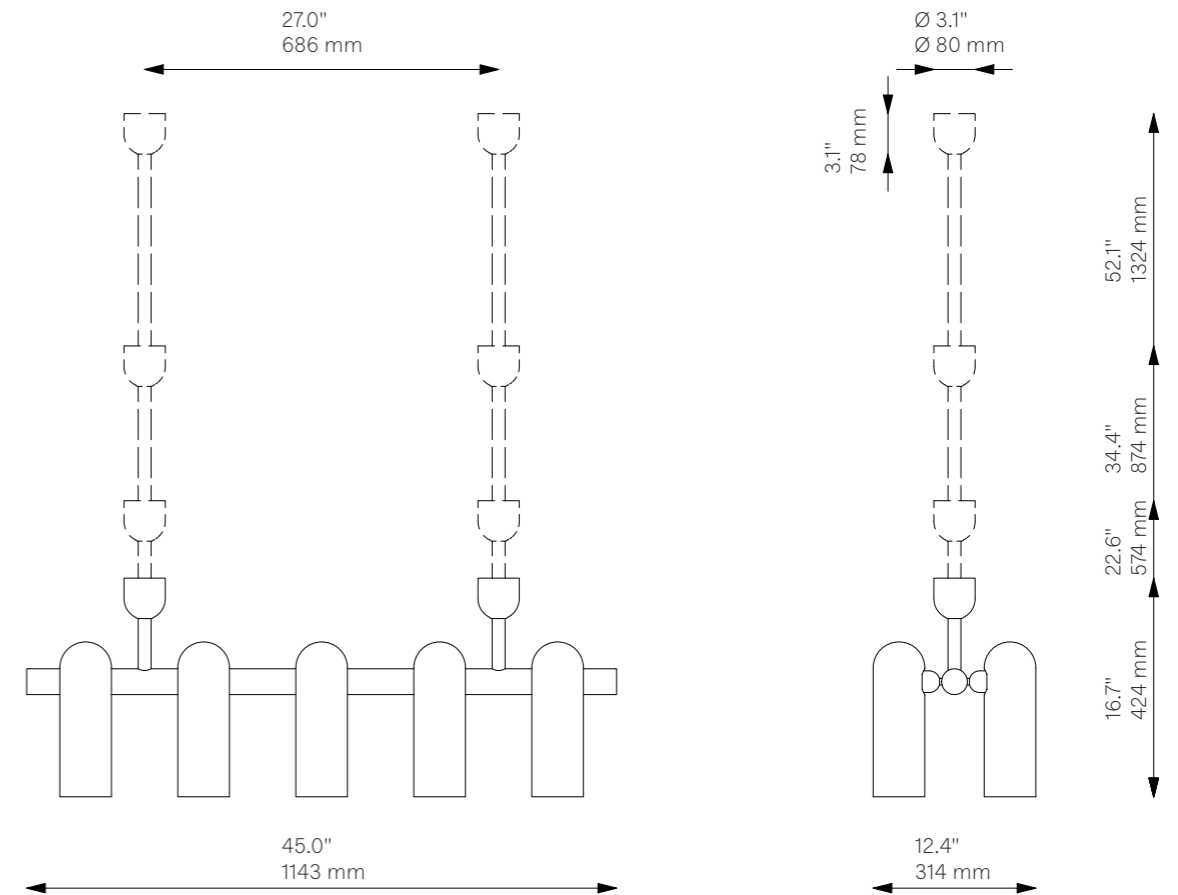

# Odyssey Linear SM

Chandelier - B144

Ceiling

<b>Glass Lampshades</b>	10 x Ø 100 mm x H 300 mm 10 x Ø 3.9" x H 11.8" Triplex Opal Glass (acid etch on the outside)		
<b>Weight</b>	15.6 kg / 34.4 lb		
<b>Light Source</b>	LED Bulb (included)	10 x 5 W	
	Max Wattage	10 x 15 W	
	Total Lumens	4500-5000 lm	
	Color Temperature	3000 K	
	Bulb Base	E14 / E12	
	Bulb Size	G45, max length 80 mm / 3.2"	
	Dimmable with electronic Dimmers only (ELV, trailing edge)		
<b>Finishes</b>	LBB / Lacquered Burnished Brass BGM / Black Gunmetal PN / Polished Nickel		
<b>Extension Rods (Included)</b>	2 x 150 mm 2 x 5.9"	2 x 300 mm 2 x 11.8"	2 x 450 mm 2 x 17.7"
<b>CE/UL Certified</b>	CE/UL		
<b>Ingress Protection</b>	IP 20		