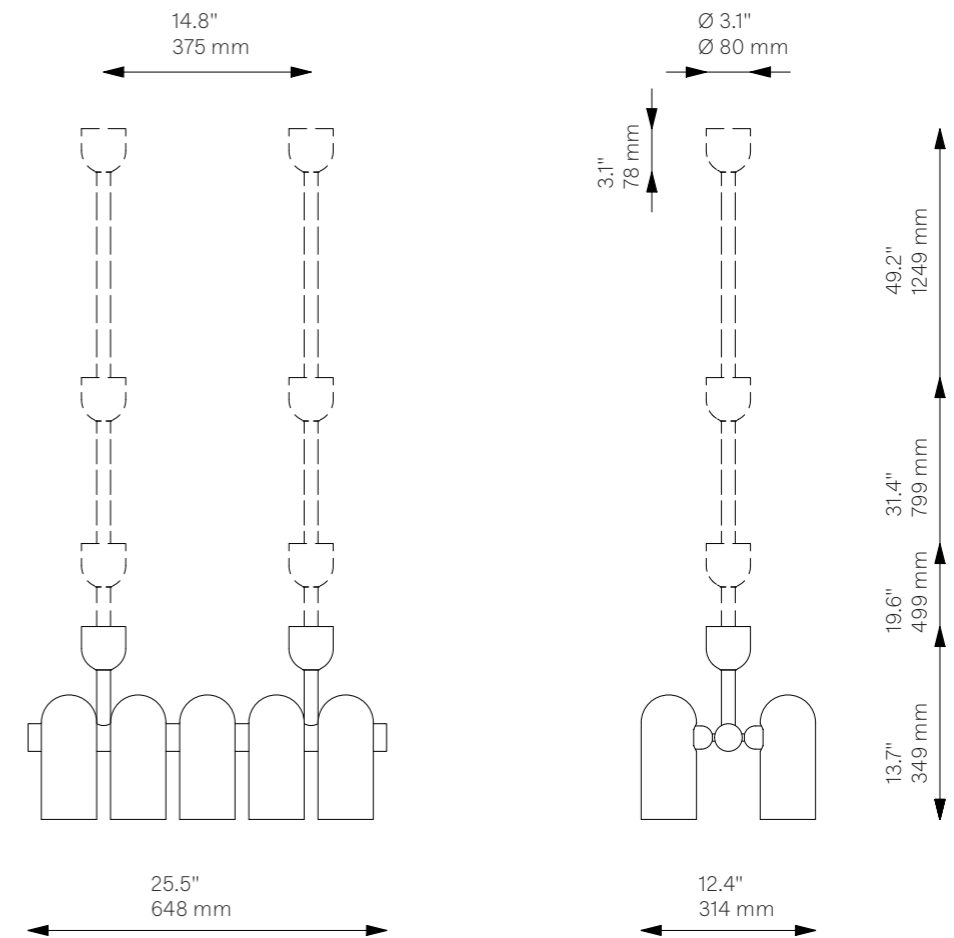

Odyssey Linear XS

Chandelier - B143

Ceiling

Glass Lampshades	10 x Ø 100 mm x H 225 mm 10 x Ø 3.9" x H 8.9" Triplex Opal Glass (acid etch on the outside)		
Weight	13.3 kg / 29.3 lb		
Light Source	LED Bulb (included)	10 x 5 W	
	Max Wattage	10 x 15 W	
	Total Lumens	4500-5000 lm	
	Color Temperature	3000 K	
	Bulb Base	E14 / E12	
	Bulb Size	G45, max length 80 mm / 3.2"	
	Dimmable with electronic Dimmers only (ELV, trailing edge)		
Finishes	LBB / Lacquered Burnished Brass BGM / Black Gunmetal PN / Polished Nickel		
Extension Rods (Included)	2 x 150 mm 2 x 5.9"	2 x 300 mm 2 x 11.8"	2 x 450 mm 2 x 17.7"
CE/UL Certified	CE/UL		
Ingress Protection	IP 20		