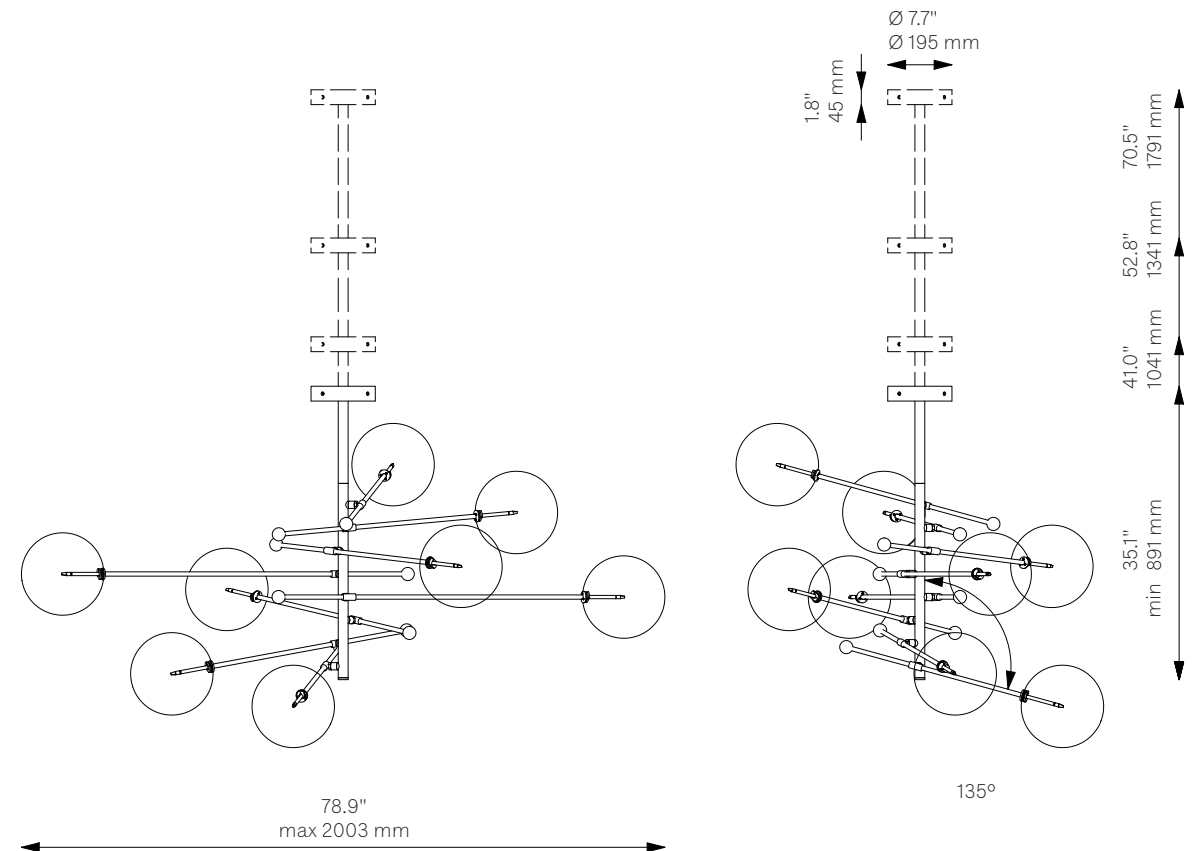

# RD15 8 Arms

Chandelier - B080

Unavailable in the USA and Canada.

Classic Collection

<b>Glass Lampshades</b>	8 x Ø 250 mm / Ø 9.8" Borosilicate Transparent Glass		
<b>Weight</b>	20.2 kg / 44.5 lb		
<b>Light Source</b>	LED Bulb (included)	8 x 1.6 W	
	Max Wattage	8 x 5 W	
	Total Lumens	1440 lm	
	Color Temperature	2700 K	
	Bulb Base	G4	
	Power Supply	230/120V CE/UL	
	Dimmable with electronic dimmers only (ELV, trailing edge)		
<b>Finishes</b>	LBB / Lacquered Burnished Brass BGM / Black Gunmetal PN / Polished Nickel (extra charge of 25%)		
<b>Extension Rods (Included)</b>	1 x 150 mm 1 x 5.9"	1 x 300 mm 1 x 11.8"	1 x 450 mm 1 x 17.7"
<b>CE/UL Certified</b>	CE/UL		
<b>Ingress Protection</b>	IP 20		