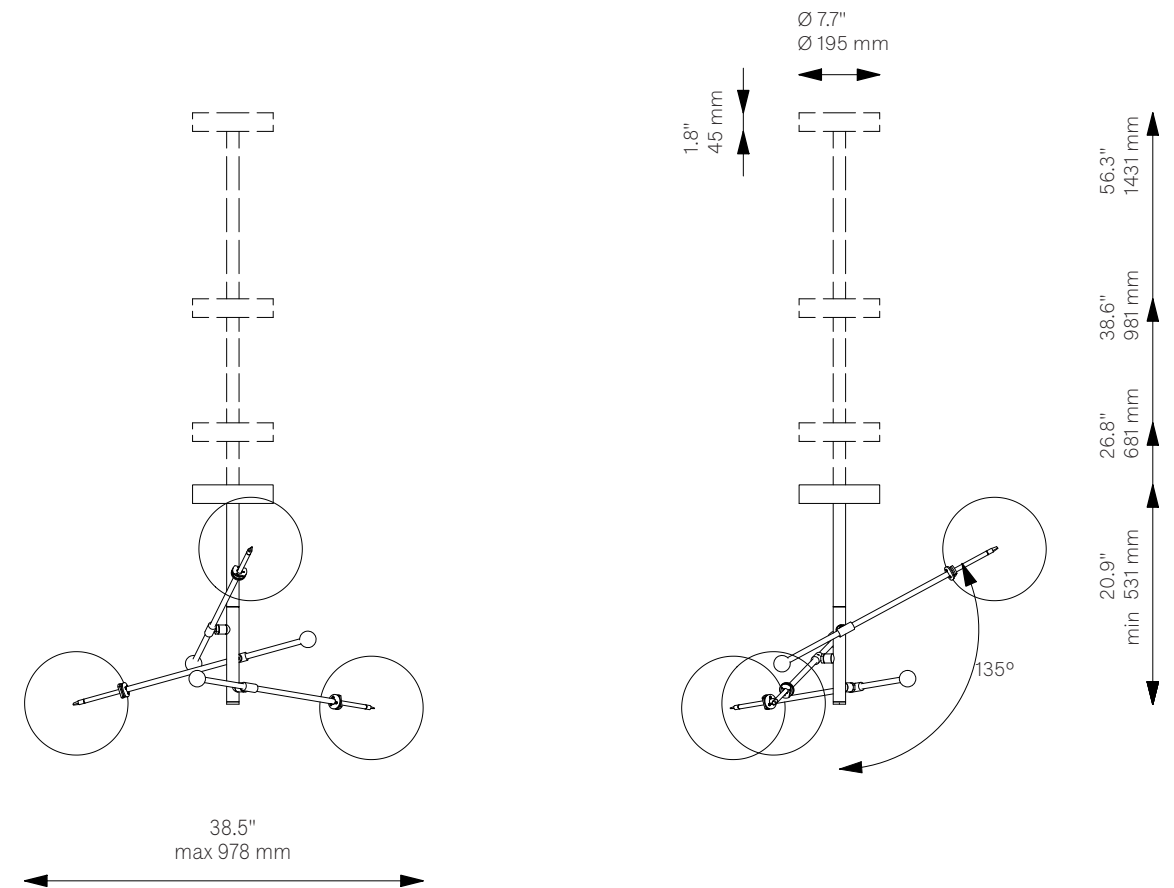

RD15 3 Arms

Chandelier - B079

Classic Collection

Glass Lampshades	3 x Ø 250 mm / Ø 9.8" Borosilicate Transparent Glass		
Weight	10.5 kg / 23.1 lb		
Light Source	LED Bulb (included)	3 x 1.6 W	
	Max Wattage	3 x 5 W	
	Total Lumens	540 lm	
	Color Temperature	2700 K	
	Bulb Base	G4	
	Power Supply	230/120V CE/UL	
	Dimmable with electronic dimmers only (ELV, trailing edge)		

Finishes	LBB / Lacquered Burnished Brass BGM / Black Gunmetal PN / Polished Nickel (extra charge of 25%)		
-----------------	---	--	--

Extension Rods (Included)	1 x 150 mm 1 x 5.9"	1 x 300 mm 1 x 11.8"	1 x 450 mm 1 x 17.7"
----------------------------------	------------------------	-------------------------	-------------------------