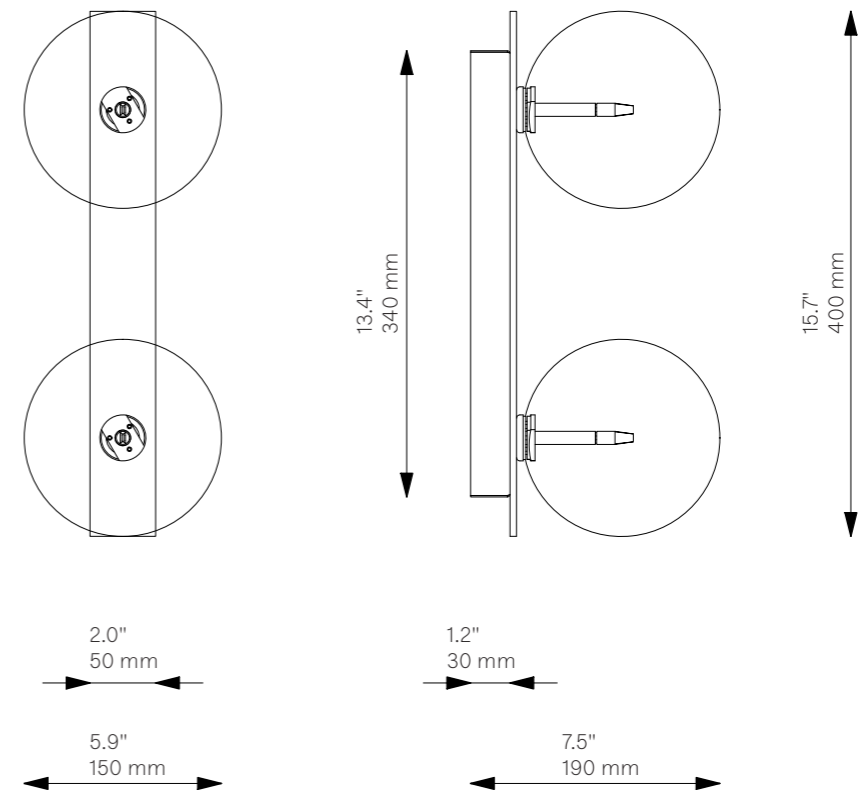

Oslo Dual

B072

Wall

Glass Lampshades	2 x Ø 150 mm / Ø 5.9" Borosilicate Transparent Glass
Weight	2.1 kg / 4.6 lb
Light Source	LED Bulb (included) 2 x 1.6 W Max Wattage 2 x 20 W Total Lumens 360 lm Color Temperature 2700 K Bulb Base G4 Dimmable with electronic Dimmers only (ELV, trailing edge)
Finishes	LBB / Lacquered Burnished Brass BGM / Black Gunmetal PN / Polished Nickel
CE/UL Certified	CE
Ingress Protection	IP 20