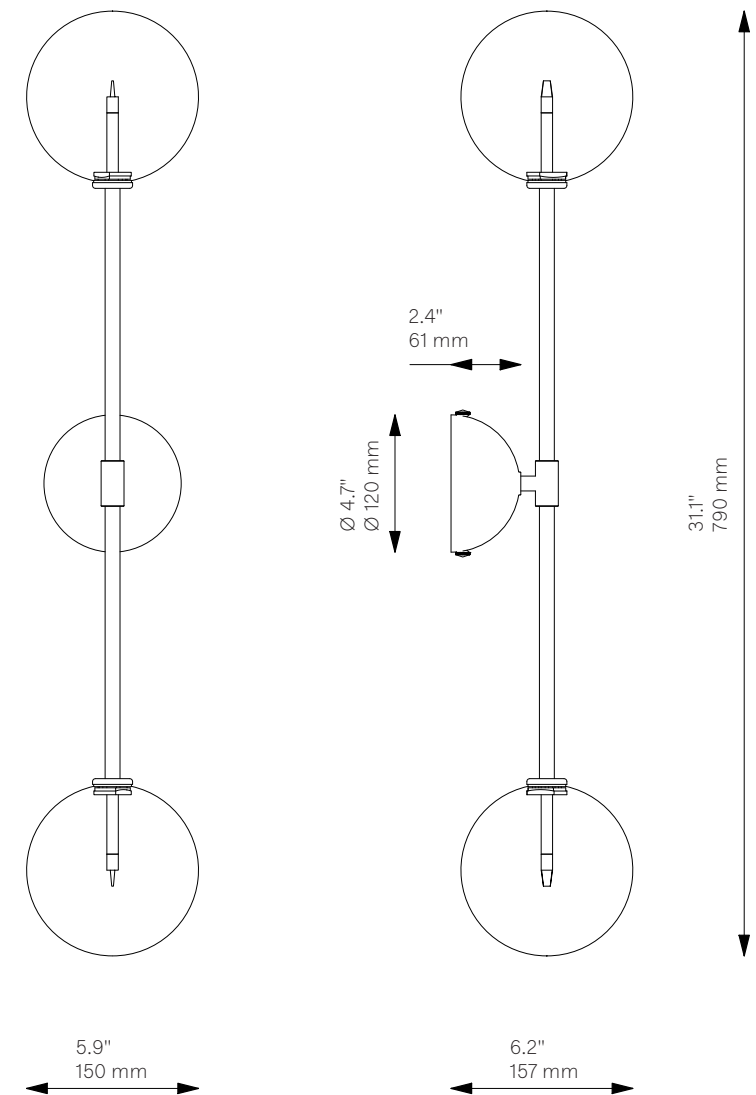

# Miron

Wall Sconce - B071

Classic Collection

## Glass Lampshades

2 x Ø 150 mm / Ø 5.9"  
Borosilicate Transparent Glass

## Weight

1.5 kg / 3.3 lb

## Light Source

LED Bulb (included)	2 x 1.6 W
Max Wattage	2 x 20 W
Total Lumens	360 lm
Color Temperature	2700 K
Bulb Base	G4
Power Supply	230/120V CE/UL

Dimmable with electronic dimmers only (ELV, trailing edge)