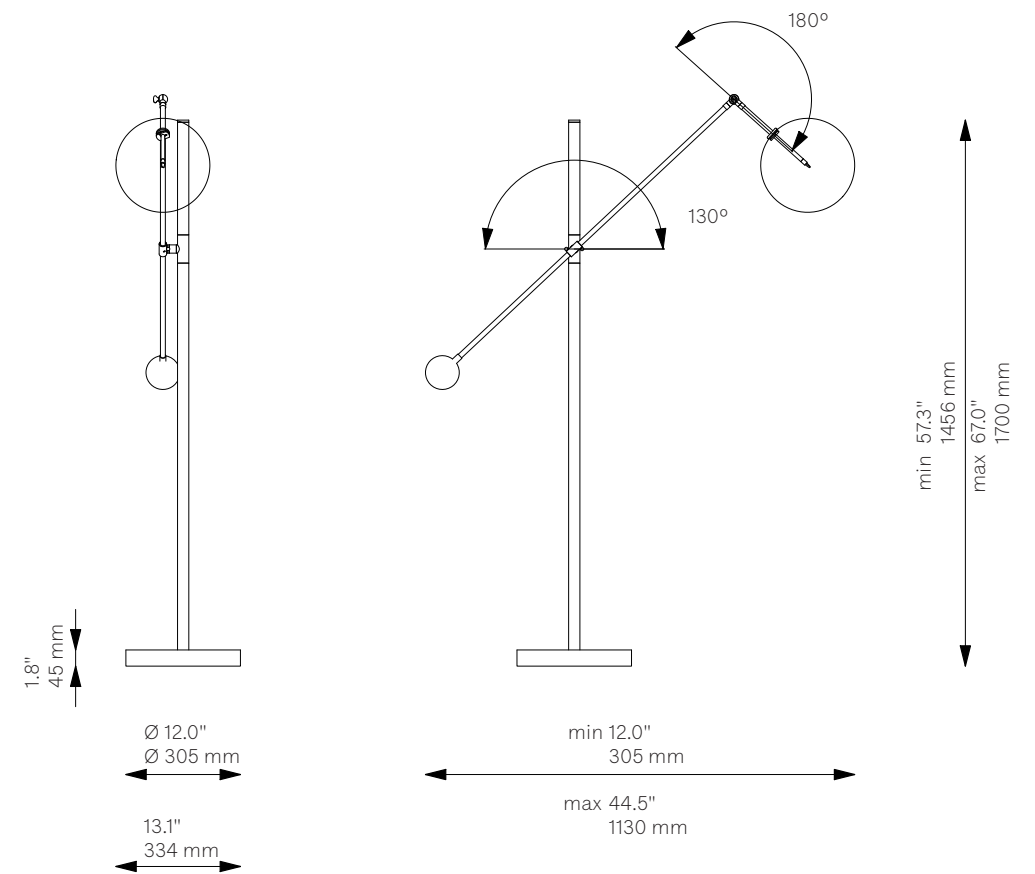

# Milan 1 Arm

Floor Lamp - B069

Unavailable in the USA and Canada.

Classic Collection

<b>Glass Lampshades</b>	1 x Ø 250 mm / Ø 9.8" Borosilicate Transparent Glass												
<b>Weight</b>	13.4 kg / 29.5 lb												
<b>Light Source</b>	<table border="0"> <tr> <td>LED Bulb (included)</td> <td>1 x 1.6 W</td> </tr> <tr> <td>Max Wattage</td> <td>1 x 15 W</td> </tr> <tr> <td>Total Lumens</td> <td>180 lm</td> </tr> <tr> <td>Color Temperature</td> <td>2700 K</td> </tr> <tr> <td>Bulb Base</td> <td>G4</td> </tr> <tr> <td>Power Supply</td> <td>230/120V CE/UL</td> </tr> </table> <p>Dimmable with electronic dimmers only (ELV, trailing edge)</p>	LED Bulb (included)	1 x 1.6 W	Max Wattage	1 x 15 W	Total Lumens	180 lm	Color Temperature	2700 K	Bulb Base	G4	Power Supply	230/120V CE/UL
LED Bulb (included)	1 x 1.6 W												
Max Wattage	1 x 15 W												
Total Lumens	180 lm												
Color Temperature	2700 K												
Bulb Base	G4												
Power Supply	230/120V CE/UL												
<b>Finishes</b>	LBB / Lacquered Burnished Brass BGM / Black Gunmetal PN / Polished Nickel (extra charge of 25%)												
<b>Cord</b>	3000 mm / 118.1" with inline on-off switch and plug Switch location 500 mm / 19.7" from the base												
<b>CE/UL Certified</b>	CE/UL												
<b>Ingress Protection</b>	IP 20												