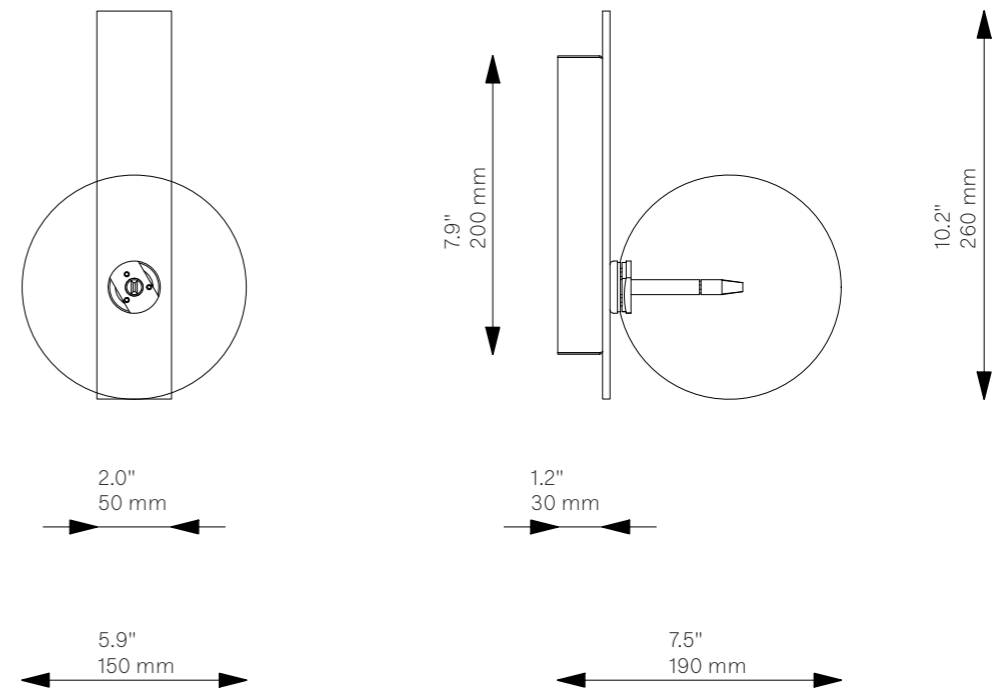

# Oslo

B067

Wall

<b>Glass Lampshades</b>	1 x Ø 150 mm / Ø 5.9" Borosilicate Transparent Glass
<b>Weight</b>	1.4 kg / 3.1 lb
<b>Light Source</b>	LED Bulb (included) 1 x 1.6 W Max Wattage 1 x 20 W Total Lumens 180 lm Color Temperature 2700 K Bulb Base G4  Dimmable with electronic Dimmers only (ELV, trailing edge)
<b>Finishes</b>	LBB / Lacquered Burnished Brass BGM / Black Gunmetal PN / Polished Nickel
<b>CE/UL Certified</b>	CE
<b>Ingress Protection</b>	IP 20