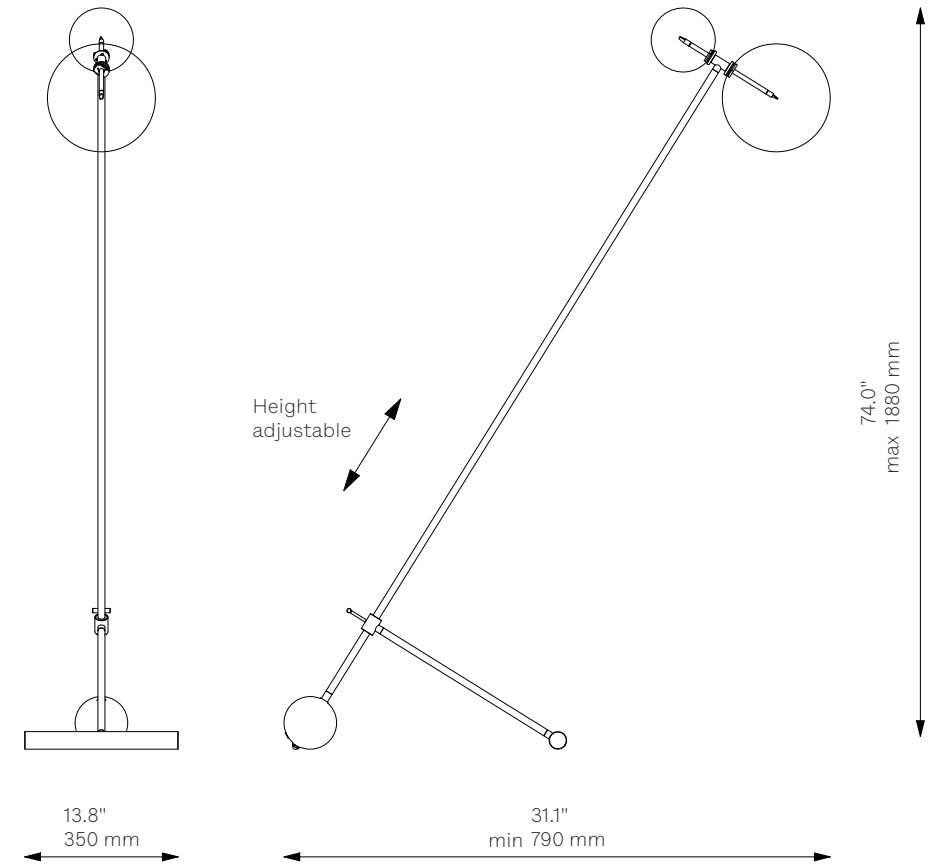

# Zosia

Floor Lamp - B062

Unavailable in the USA and Canada.

Classic Collection

<b>Glass Lampshades</b>	1 x Ø 250 mm / Ø 7.9" 1 x Ø 150 mm / Ø 5.9" Borosilicate Transparent Glass
<b>Weight</b>	8.5 kg / 18.7 lb
<b>Light Source</b>	LED Bulb (included) 2 x 1.6 W Max Wattage 2 x 15 W Total Lumens 360 lm Color Temperature 2700 K Bulb Base G4 Power Supply 230/120V CE/UL  Dimmable with electronic dimmers only (ELV, trailing edge)
<b>Finishes</b>	LBB / Lacquered Burnished Brass BGM / Black Gunmetal PN / Polished Nickel (extra charge of 25%)
<b>Cord</b>	3000 mm / 118.1" with inline on-off switch and plug Switch location 500 mm / 19.7" from the base
<b>CE/UL Certified</b>	CE/UL
<b>Ingress Protection</b>	IP 20