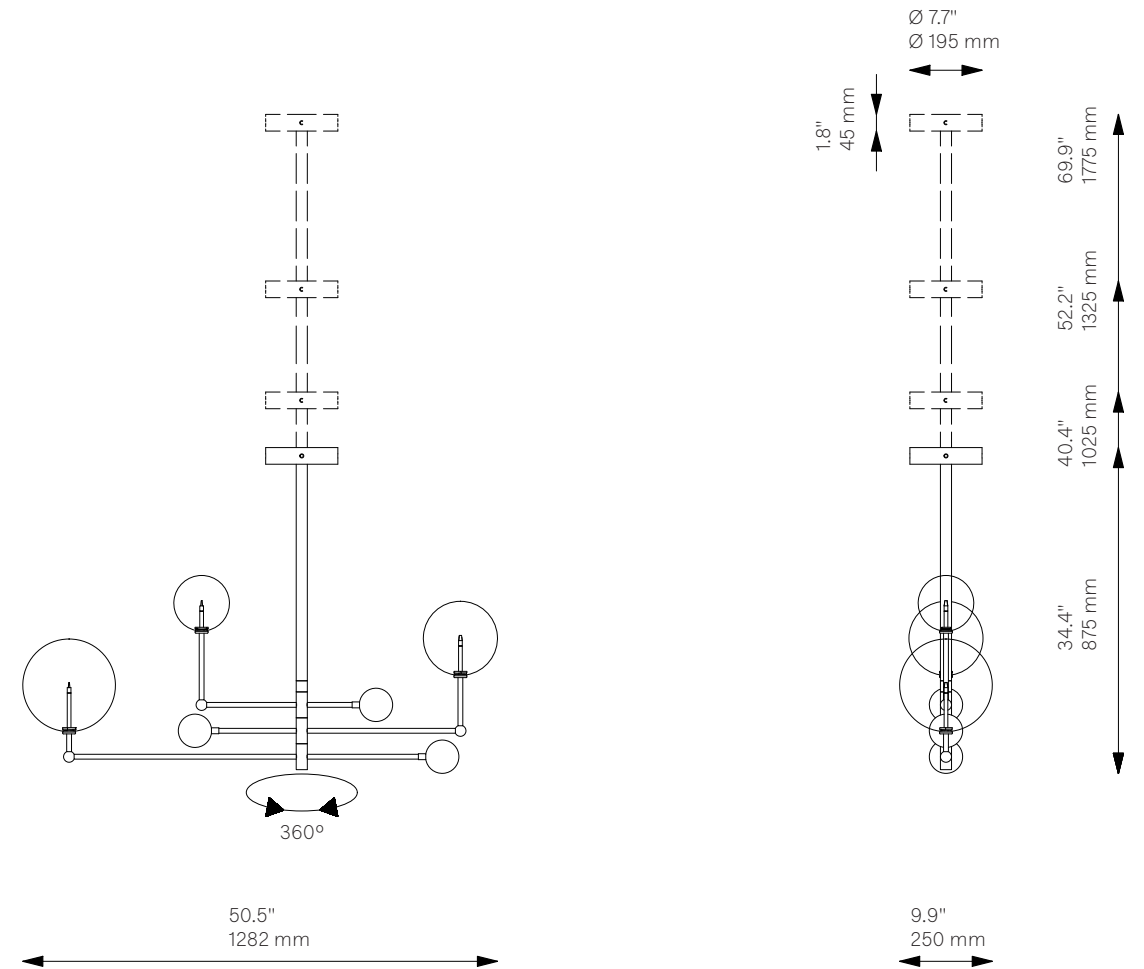

# Universe

Chandelier - B061

Unavailable in the USA and Canada.

Classic Collection

<b>Glass Lampshades</b>	1 x Ø 250 mm / Ø 9.8" 1 x Ø 200 mm / Ø 7.9" 1 x Ø 150 mm / Ø 5.9" Borosilicate Transparent Glass		
<b>Weight</b>	19.8 kg / 43.6 lb		
<b>Light Source</b>	LED Bulb (included)	3 x 1.6 W	
	Max Wattage	3 x 5 W	
	Total Lumens	540 lm	
	Color Temperature	2700 K	
	Bulb Base	G4	
	Power Supply	230/120V CE/UL	
	Dimmable with electronic dimmers only (ELV, trailing edge)		
<b>Finishes</b>	LBB / Lacquered Burnished Brass BGM / Black Gunmetal PN / Polished Nickel (extra charge of 25%)		
<b>Extension Rods (Included)</b>	1 x 150 mm 1 x 5.9"	1 x 300 mm 1 x 11.8"	1 x 450 mm 1 x 17.7"
<b>CE/UL Certified</b>	CE/UL		
<b>Ingress Protection</b>	IP 20		