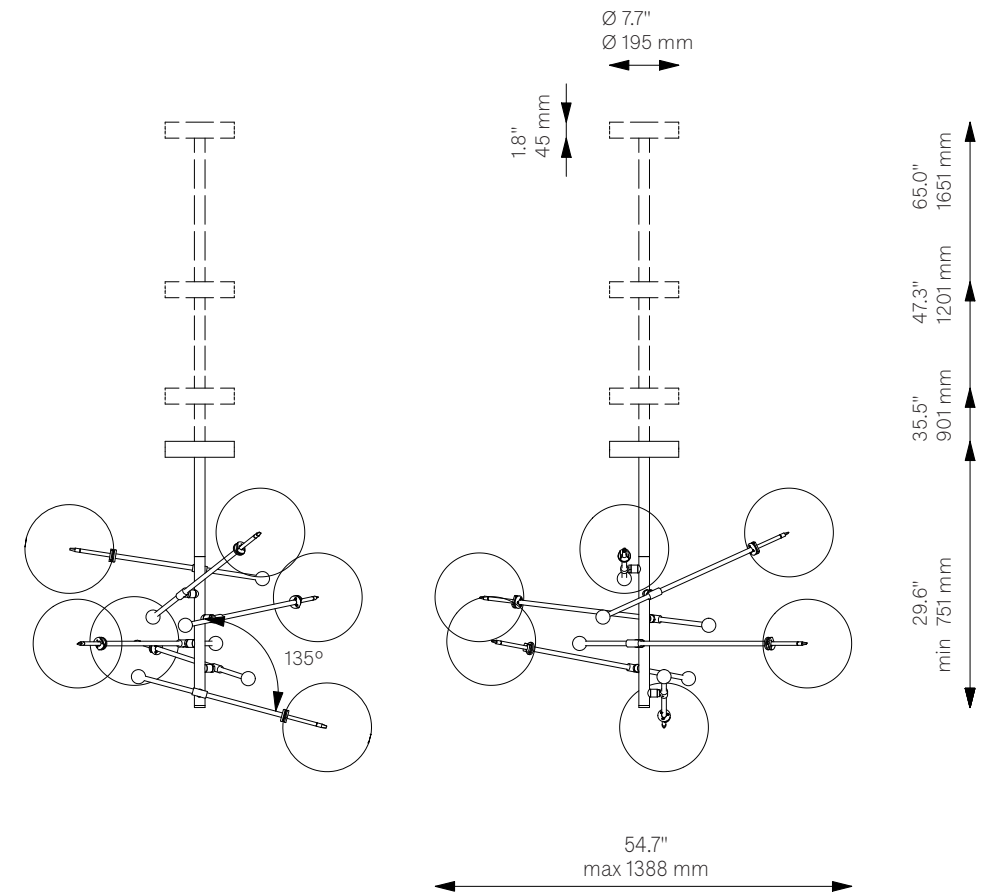

RD15 6 Arms

Chandelier - B013

Unavailable in the USA and Canada.

Classic Collection

Glass Lampshades	6 x Ø 250 mm / Ø 9.8" Borosilicate Transparent Glass		
Weight	15.9 kg / 35.1 lb		
Light Source	LED Bulb (included)	6 x 1.6 W	
	Max Wattage	6 x 5 W	
	Total Lumens	1080 lm	
	Color Temperature	2700 K	
	Bulb Base	G4	
	Power Supply	230/120V CE/UL	
	Dimmable with electronic dimmers only (ELV, trailing edge)		
Finishes	LBB / Lacquered Burnished Brass BGM / Black Gunmetal PN / Polished Nickel (extra charge of 25%)		
Extension Rods (Included)	1 x 150 mm 1 x 5.9"	1 x 300 mm 1 x 11.8"	1 x 450 mm 1 x 17.7"
CE/UL Certified	CE/UL		
Ingress Protection	IP 20		