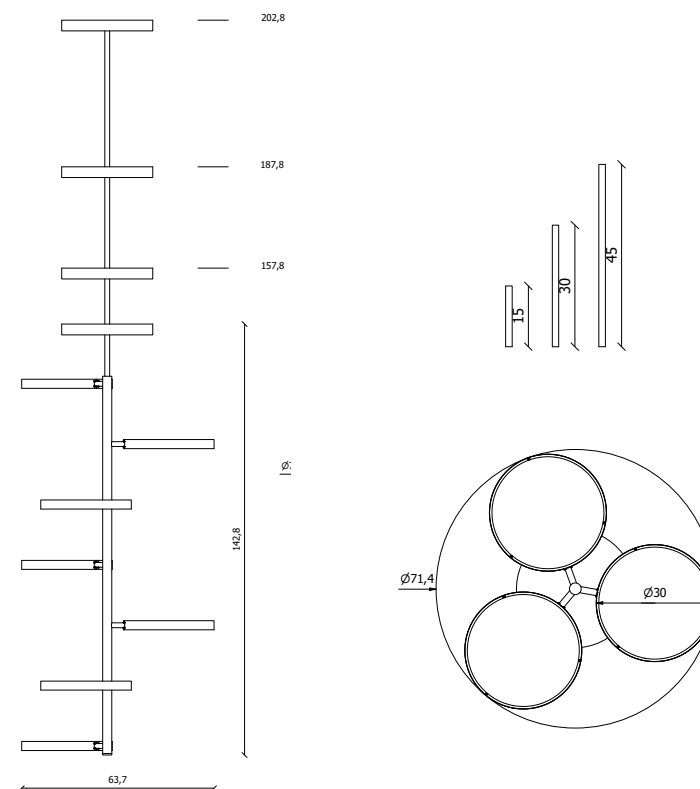

LED STRIP

CRI >90

max qty

7

wattage

70 W

color

warm white

max diameter

100 $\varnothing$ 3cm H

39.4" $\varnothing$ 1.2" H