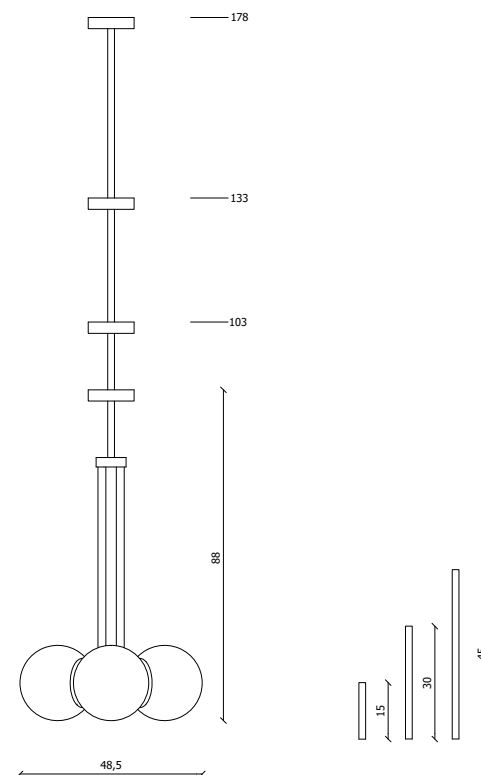

GLASS GLOBES OPAL

PENDANT

SPECIFICATION SHEET / PRODUCT CODE **B 101 - B105**

DIMENSIONS

B101: 45cm H B102:65cm H B103: 85cm H
B104: 105cm B105:125cm H

B101: 17'.7" H B102: 25.6" H B103: 33.5" H
B104: 41.3" H B105: 49.2" H

B101: 5lb / B102: 6.6lb
B103: 7.7lb / B104: 13.2lb
B105: 17.6lb

LIGHT SOURCE

max qty of bulbs	1
max wattage	60W
bulb base	E27

TUBULAR 700

PENDANT

SPECIFICATION SHEET / PRODUCT CODE **B 150**

DIMENSIONS

55 D 85 H / 21.6" D 33.5" H

CEILING PLATE

12cm W 3cm H / 4.7" W 1.18" H

EXTENSION RODS

1x15cm 1x30cm 1x45cm
1x5.9 1x11.8" 1x17.7"

WEIGHT

8kg / 17lb

LIGHT SOURCE

max qty of bulbs	3
max wattage	40W
bulb base	E27

TUBULAR 500

PENDANT

SPECIFICATION SHEET / PRODUCT CODE **B 149**

DIMENSIONS

55cm D 65cm H / 21.6" D 25.6" H

CEILING PLATE

12cm D 3cm H / 4.7" W 1.18" H

EXTENSION RODS