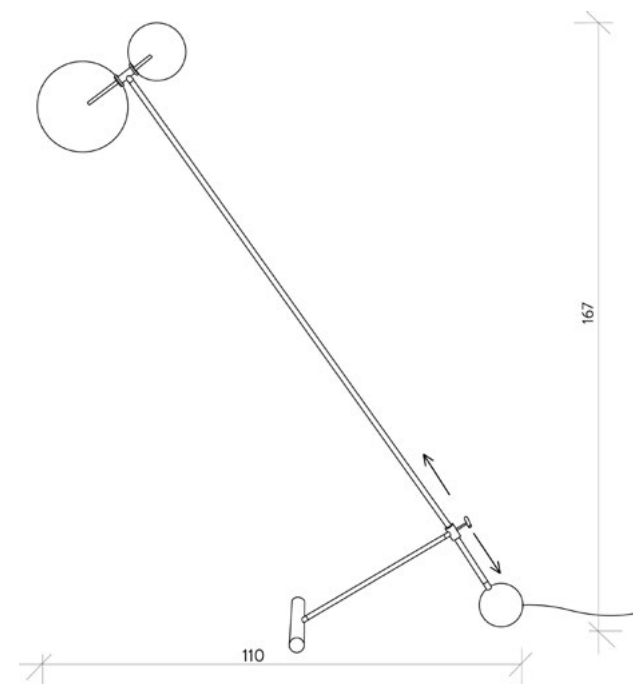

S C H W U N G

S C H W U N G

PRODUCT INFORMATION

RD 15

12 ARM CHANDELIER

SPECIFICATION SHEET / PRODUCT CODE **B 100**

DIMENSIONS

140cm W 140cm D 216cm H
55.1" W 55.1" D 85" H

GLASS GLOBES

25/15cm ø
9.8" / 5.9" ø

WEIGHT

10.1kg / 39.2lb

LIGHT SOURCE

bulb code	P028 LED
max qty of bulbs	2
max wattage	1.6W
bulb base	G4, 12V AC
lumens	400lm
color temperature	2700k
maximum bulb ø	10mm

Dimmable with electronic
dimmers only (ELV, trailing edge)

ZOSIA

TABLE LAMP

SPECIFICATION SHEET / PRODUCT CODE **B 063**

DIMENSIONS

40cm W 20cm D 44cm H
15.7" W 7.9" D 56.7" H

CORD

2m / 78.7" with inline on-off switch and plug
Switch location 50cm / 19.7" from the base

MILAN

TABLE LAMP

SPECIFICATION SHEET / PRODUCT CODE **B 081**

DIMENSIONS

88cm W 22cm D 76cm H
34.6" W 8.6" D 29.9" H

CORD

2m / 78.7" with inline on-off switch and plug
Switch location 50cm / 19.7" from the base