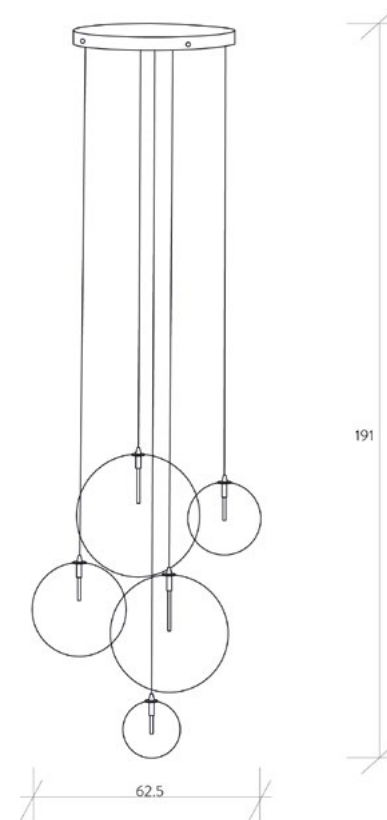

DIMENSIONS
62.5cm W 72cm D 191cm H
24.6" W 28.4" D 75.2" H

CEILING PLATE
45cm $\varnothing$ 4.5cm H
17.7" $\varnothing$ 1.8" H

GLASS GLOBES
35/30/25/20/15cm $\varnothing$
13.8"/ 11.8"/ 9.8"/ 7.9"/ 5.9" $\varnothing$

WEIGHT
14.1kg / 4.4lb

LIGHT SOURCE
bulb code P028 LED
max qty of bulbs 5
max wattage 1.6W
bulb base G4, 12V AC
lumens 1000lm
color temperature 2700k
maximum bulb $\varnothing$ 10mm

Dimmable with electronic
dimmers only (ELV, trailing edge)