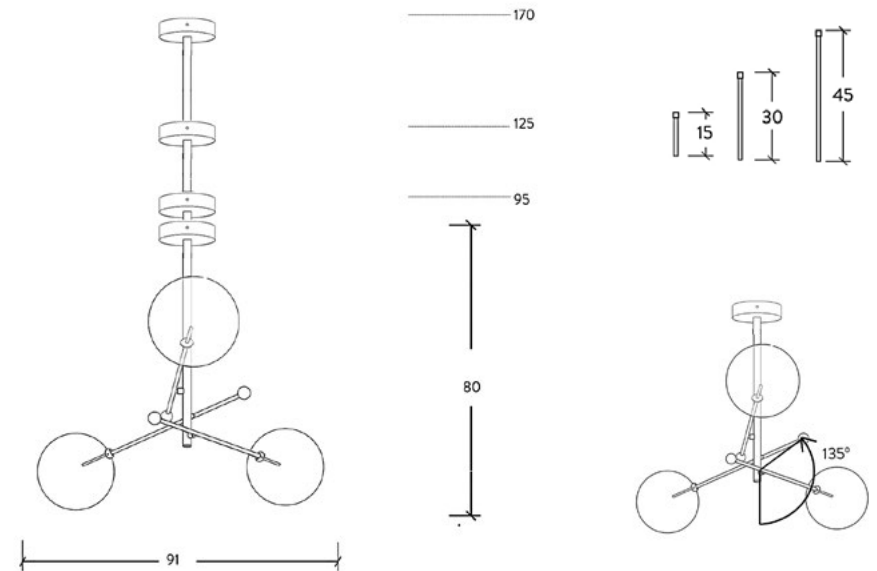

S C H W U N G

S C H W U N G

PRODUCT INFORMATION

RD 15

12 ARM CHANDELIER

SPECIFICATION SHEET / PRODUCT CODE **B 100**

DIMENSIONS

140cm W 140cm D 216cm H
55.1" W 55.1" D 85" H

GLASS GLOBES

25cm ø / 9'8" ø

EXTENSION RODS

1x15cm 1x30cm 1x45cm
1x5.9" 1x11.8" 1x17.7"

WEIGHT

9.6kg / 21.16lb

LIGHT SOURCE

bulb code	P028 LED
max qty of bulbs	3
max wattage	1.6W
bulb base	G4, 12V AC
lumens	600lm
color temperature	2700k
max bulb ø	10mm

Dimmable with electronic dimmers only (ELV, trailing edge)

UNIVERSE
CHANDELIER

SPECIFICATION SHEET / PRODUCT CODE **B 061**

DIMENSIONS
117cm W 86cm D 89cm H
46.1" W 33.8" D 35"

CEILING PLATE
19.5cm ø 4.5cm H / 7.6" ø 1.7" H

GLASS GLOBES
25/20/15cm ø / 9.8"/7.9"/5.9" ø

EXTENSION RODS
1x15cm 1x30cm 1x45cm
1x5.9" 1x11.8" 1x17.7"

WEIGHT
11kg / 24.2lb

LIGHT SOURCE
bulb code P028 LED
max qty of bulbs 3
max wattage 1.6W
bulb base G4, 12V AC
lumens 600lm
color temperature 2700k
maximum bulb ø 10mm