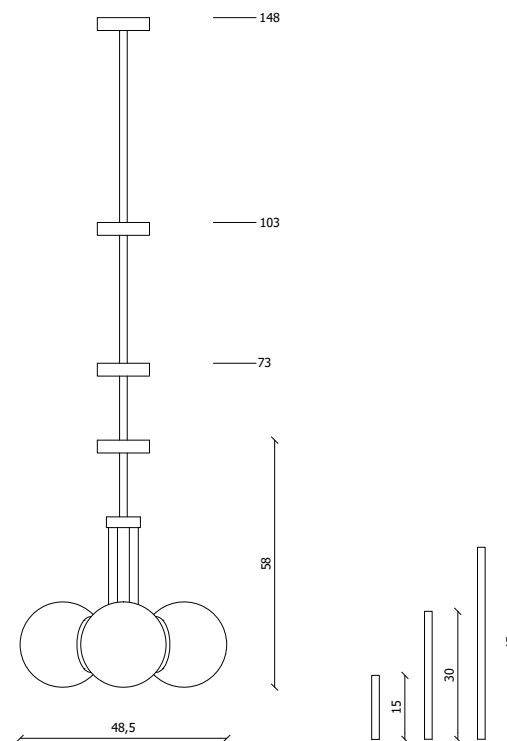

TUBULAR 500

PENDANT

SPECIFICATION SHEET / PRODUCT CODE **B 149**

DIMENSIONS

55cm D 65cm H / 21.6" D 25.6" H

CEILING PLATE

12cm D 3cm H / 4.7" W 1.18" H

EXTENSION RODS

1x15cm 1x30cm 1x45cm

1x5.9" 1x11.8" 1x17.7"

WEIGHT

8kg / 17lb

LIGHT SOURCE

max qty of bulbs 3

max wattage 40W

bulb base E27

ODYSSEY 120

CHANDELIER

SPECIFICATION SHEET / PRODUCT CODE **B 144**

DIMENSIONS
120cm W 32cm D 50cm H
47.2" W 12.6" D 19.7" H

CEILING PLATE
8cm ø 8cm H / 3.1" W 3.1" H

GLASS LAMPSHADE
10cm D 3cm H / 3.9" W 11.8" H

DIMENSIONS

65cm W 32cm D 42.7cm H
25.6" W 12.6" D 16.8" H

CEILING PLATE

8cm ø 8cm H / 3.1" W 3.1" H

GLASS LAMPSHADE

10cm D 22.5cm H / 3.9" W 8.8" H

EXTENSION RODS

1x15cm 1x30cm 1x45cm
1x5.9" 1x11.8" 1x17.7"