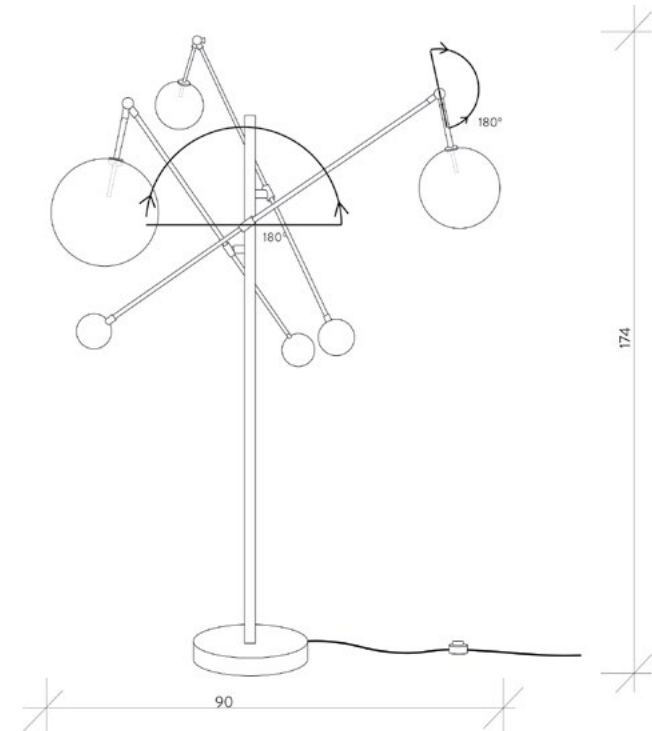

LIGHT SOURCE

bulb code	P028 LED
max qty of bulbs	3
max wattage	1.6W
bulb base	G4, 12V AC
lumens	600lm
color temperature	2700k
maximum bulb ø	10mm

Dimmable with electronic dimmers only (ELV, trailing edge)