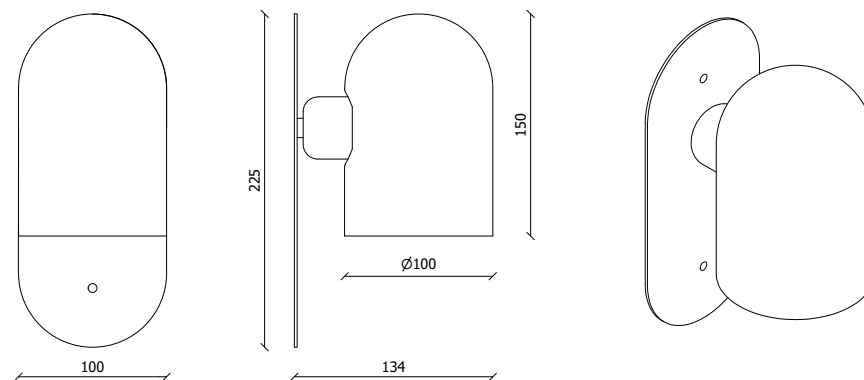

CEILING PLATE

8cm \varnothing 8cm H / 3.1" W 3.1" H

GLASS LAMPSHADE

10cm D 15cm H / 3.9" W 5.9" H

EXTENSION RODS

1x15cm 1x30cm 1x45cm
1x5.9" 1x11.8" 1x17.7"

WEIGHT

5.6kg / 112.3lb

LIGHT SOURCE

max qty of bulbs 6
max wattage 40W
bulb base E14
max. bulb length 90mm

ODYSSEY
SCONCE SMALL

SPECIFICATION SHEET / PRODUCT CODE **B 145**

DIMENSIONS
10cm W 13.5cm D 22.5cm H
9.3" W 5.3" D 8.8" H

WALL PLATE
10cm \varnothing 22.5cm H / 3.9" W 3.1" H

GLASS LAMPSHADE
10cm D 15cm H / 3.9" W 5.9" H

WEIGHT
1 kg / 2.2lb

LIGHT SOURCE
max qty of bulbs 1
max wattage 40W
bulb base E14
max. bulb length 90mm

ODYSSEY
SCONCE MEDIUM

SPECIFICATION SHEET / PRODUCT CODE **B 146**

DIMENSIONS
10cm W 13.4cm D 30cm H
9.3" W 9.8" D 11.8" H

WALL PLATE
10cm \varnothing 30cm H / 3.1" W 3.1" H

GLASS LAMPSHADE
10cm D 30cm H / 3.9" W 1.8" H

WEIGHT
1.1 kg / 2.4lb
LIGHT SOURCE
max qty of bulbs 1
max wattage 40W
bulb base E14
max bulb length 90mm