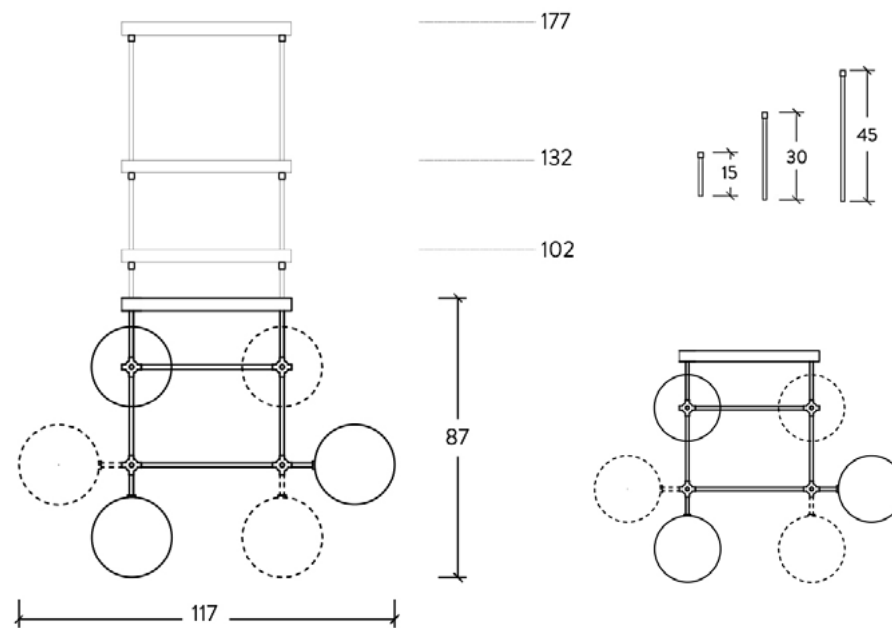

SPECIFICATION SHEET / PRODUCT CODE **B 036**

DIMENSIONS
117cm W 117cm D 82cm H
46.1" W 46.1" D 32.3" H

CEILING PLATE
53cm W 53cm D 4cm H
20.1" W 20.1" D 1.6" H

GLASS GLOBES
25cm ø / 9.8" ø

EXTENSION RODS
4x15cm 4x30cm 4x45cm
4x5.9" 4x11.8" 4x17.7"

WEIGHT
17kg / 37.5lb

LIGHT SOURCE
bulb code P028 LED
max qty of bulbs 6
max wattage 1.6W
bulb base G4, 12V AC
lumens 1200lm
color temperature 2700k
maximum bulb ø 10mm

Dimmable with electronic dimmers only (ELV, trailing edge)