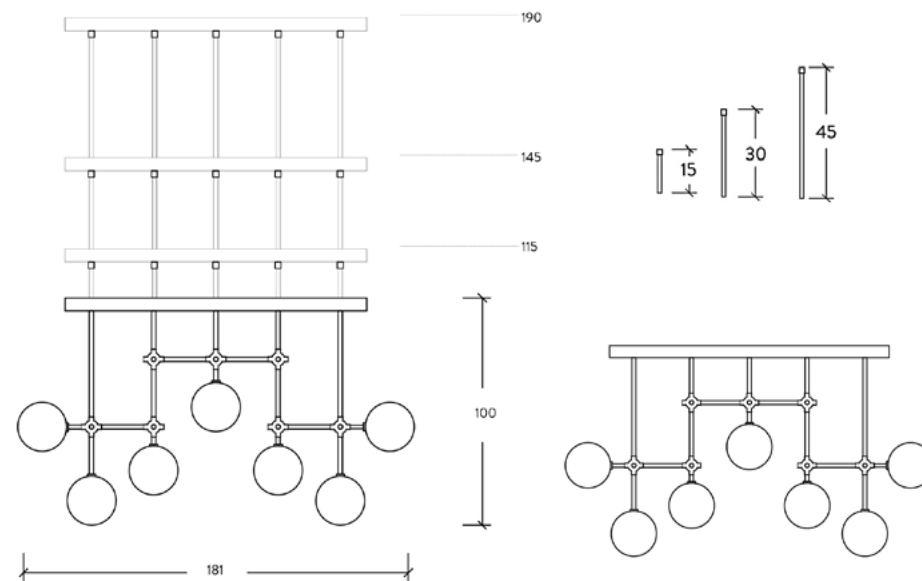

Dimmable with electronic dimmers only (ELV, trailing edge)

SOAP B7

CHANDELIER LG

SPECIFICATION SHEET / PRODUCT CODE **B 028**

DIMENSIONS

181cm W 28cm D 100cm H
71.3" W 11. D 39.4"

CEILING PLATE

140cm W 28cm D 4cm H / 55.1" W 11. D 1.6" H

GLASS GLOBES

25cm \varnothing / 9.8" \varnothing

EXTENSION RODS

5x15cm 5x30cm 5x45cm
5x5.9" 5x11.8" 5x17.7"

WEIGHT

21.9kg / 48lb

LIGHT SOURCE

bulb code	P028	LED
max qty of bulbs	7	
max wattage	1.6W	
bulb base	G4, 12V AC	
lumens	1400lm	
color temperature	2700k	
maximum bulb \varnothing	10mm	

Dimmable with electronic dimmers only (ELV, trailing edge)

SOAP B7

CHANDELIER MD

SPECIFICATION SHEET / PRODUCT CODE **B 027**

DIMENSIONS

149cm W 23cm D 84cm H
58.7" W 9" D 33.1" H

CEILING PLATE

116cm W 23cm D 4cm H
45.7" W 9" D 1.6" H