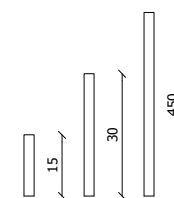

LIGHT SOURCE

max qty of bulbs 6
max wattage 40W
bulb base E14
max. bulb length 90mm