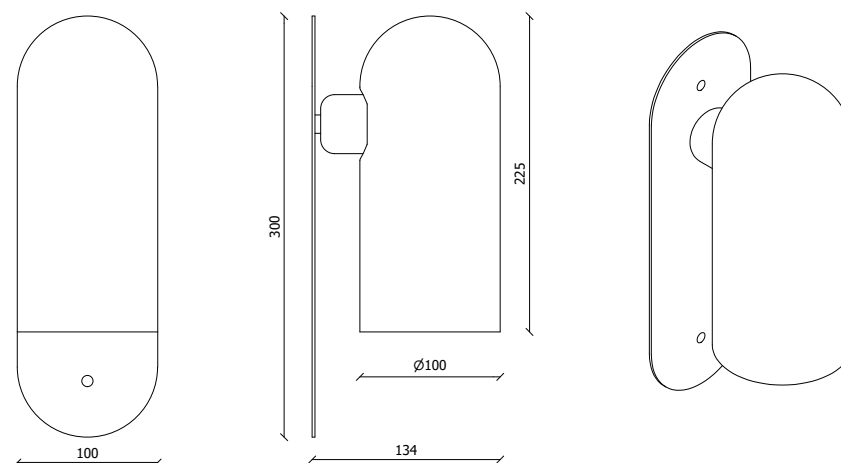

DIMENSIONS

65cm W 32cm D 42.7cm H
25.6" W 12.6" D 16.8" H

CEILING PLATE

8cm ø 8cm H / 3.1" W 3.1" H

GLASS LAMPSHADE

10cm D 22.5cm H / 3.9" W 8.8" H

EXTENSION RODS

1x15cm 1x30cm 1x45cm
1x5.9" 1x11.8" 1x17.7"

WALL PLATE
10cm \varnothing 22.5cm H / 3.9" W 3.1" H

GLASS LAMPSHADE
10cm D 15cm H / 3.9" W 5.9" H

WEIGHT
1 kg / 2.2lb

LIGHT SOURCE
max qty of bulbs 1
max wattage 40W
bulb base E14
max. bulb length 90mm

ODYSSEY
SCONCE MEDIUM

SPECIFICATION SHEET / PRODUCT CODE **B 146**

DIMENSIONS
10cm W 13.4cm D 30cm H
9.3" W 9.8" D 11.8" H

WALL PLATE
10cm \varnothing 30cm H / 3.1" W 3.1" H

GLASS LAMPSHADE
10cm D 30cm H / 3.9" W 1.8" H

WEIGHT
1.1 kg / 2.4lb
LIGHT SOURCE
max qty of bulbs 1
max wattage 40W
bulb base E14
max bulb length 90mm

ODYSSEY
SCONCE LARGE

SPECIFICATION SHEET / PRODUCT CODE **B 147**

DIMENSIONS

10cm W 13.4cm D 37.5cm H
9.3" W 5.3" D 14.8" H

WALL PLATE

10cm \varnothing 37.5cm H / 3.1" W 14.8" H

GLASS LAMPSHADE

10cm D 30cm H / 3.9" W 11.8" H