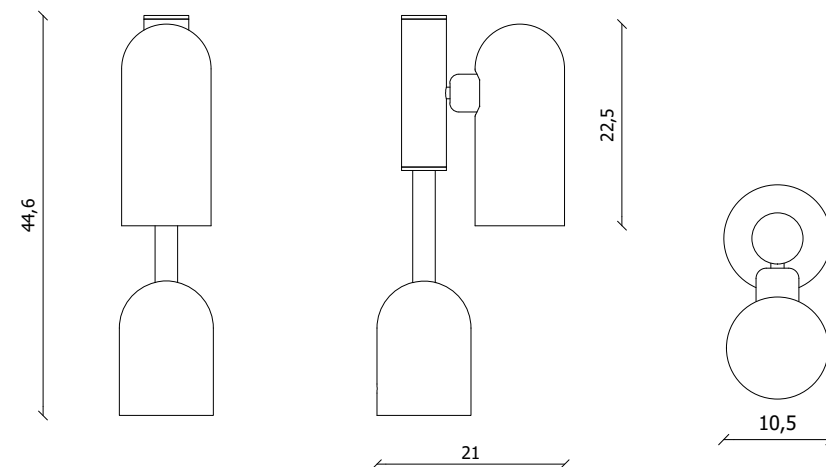

SPECIFICATION SHEET / PRODUCT CODE **B 146**

DIMENSIONS
10cm W 13.4cm D 30cm H
9.3" W 9.8" D 11.8" H

WALL PLATE
10cm \varnothing 30cm H / 3.1" W 3.1" H

GLASS LAMPSHADE
10cm D 30cm H / 3.9" W 1.8" H

WEIGHT
1.1 kg / 2.4lb
LIGHT SOURCE
max qty of bulbs 1
max wattage 40W
bulb base E14
max bulb length 90mm

ODYSSEY
SCONCE LARGE

SPECIFICATION SHEET / PRODUCT CODE **B 147**

DIMENSIONS

10cm W 13.4cm D 37.5cm H
9.3" W 5.3" D 14.8" H

WALL PLATE

10cm \varnothing 37.5cm H / 3.1" W 14.8" H

GLASS LAMPSHADE

10cm D 30cm H / 3.9" W 11.8" H

45cm W 21cm D 45cm H
17.7" W 8.3" D 17.7" H

CORD

2m / 78.7" with inline on-off switch and plug
Switch location 50cm / 19.7" from the base

GLASS LAMPSHADE

10cm D 22.5cm H / 3.9" W 8.8" H

EXTENSION RODS

1x15cm 1x30cm 1x45cm
1x5.9" 1x11.8" 1x17.7"

WEIGHT

3.6kg / 7.9lb

LIGHT SOURCE

max qty of bulbs 1
max wattage 40W
bulb base E14
max. bulb length 90mm

STIRLING HORIZONTAL

CHANDELIER

SPECIFICATION SHEET / PRODUCT CODE **B 151**

DIMENSIONS