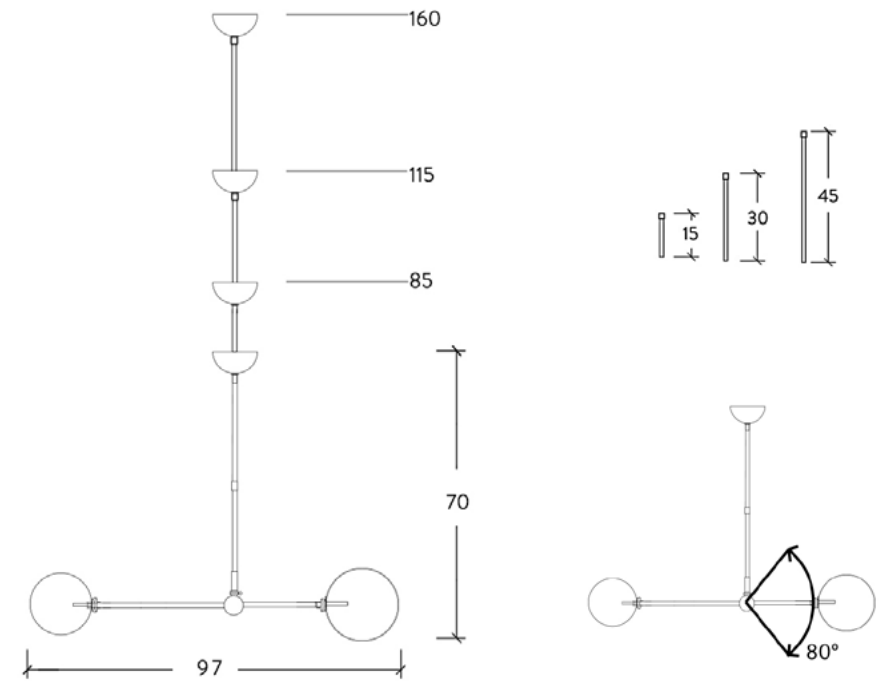

LIGHT SOURCE

bulb code	P028 LED
max qty of bulbs	2
max wattage	1.6W
bulb base	G4, 12V AC
lumens	400lm
color temperature	2700k
maximum bulb $\varnothing$	10mm

Dimmable with electronic dimmers only (ELV, trailing edge)