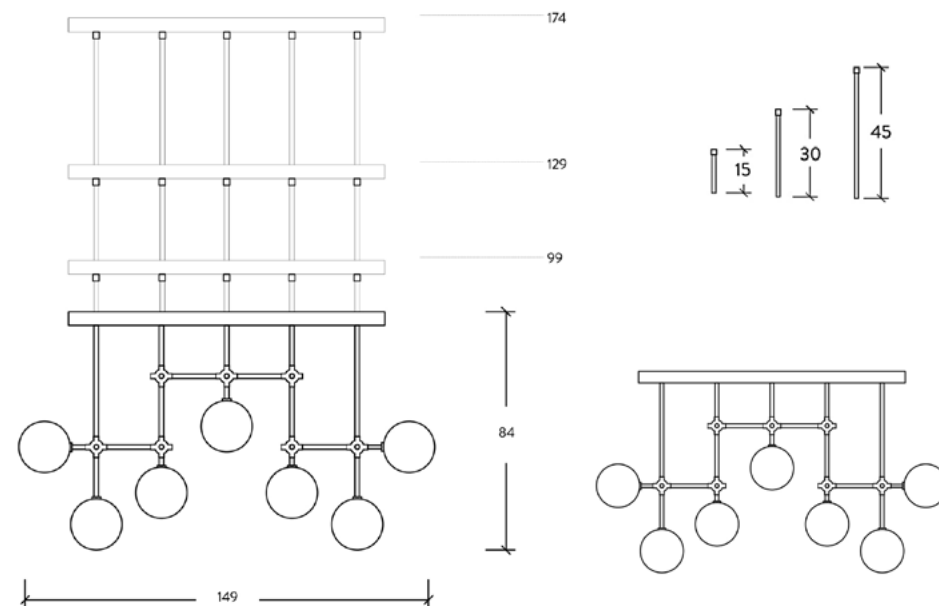

Dimmable with electronic dimmers only (ELV, trailing edge)

SOAP B7

CHANDELIER MD

SPECIFICATION SHEET / PRODUCT CODE **B 027**

DIMENSIONS

149cm W 23cm D 84cm H
58.7" W 9" D 33.1" H

CEILING PLATE

116cm W 23cm D 4cm H
45.7" W 9" D 1.6" H

GLASS GLOBES

20cm \varnothing / 7'9" \varnothing

EXTENSION RODS

5x15cm 5x30cm 5x45cm
5x5.9" 5x11.8" 5x17.7"

WEIGHT

15.8kg / 35lb

LIGHT SOURCE

bulb code	P028 LED
max qty of bulbs	7
max wattage	1.6W
bulb base	G4, 12V AC
lumens	1400lm
color temperature	2700k
maximum bulb \varnothing	10mm

Dimmable with electronic dimmers only (ELV, trailing edge)

SOAP DT6
CHANDELIER

SPECIFICATION SHEET / PRODUCT CODE **B 036**

DIMENSIONS
117cm W 117cm D 82cm H
46.1" W 46.1" D 32.3" H

CEILING PLATE
53cm W 53cm D 4cm H
20.1" W 20.1" D 1.6" H