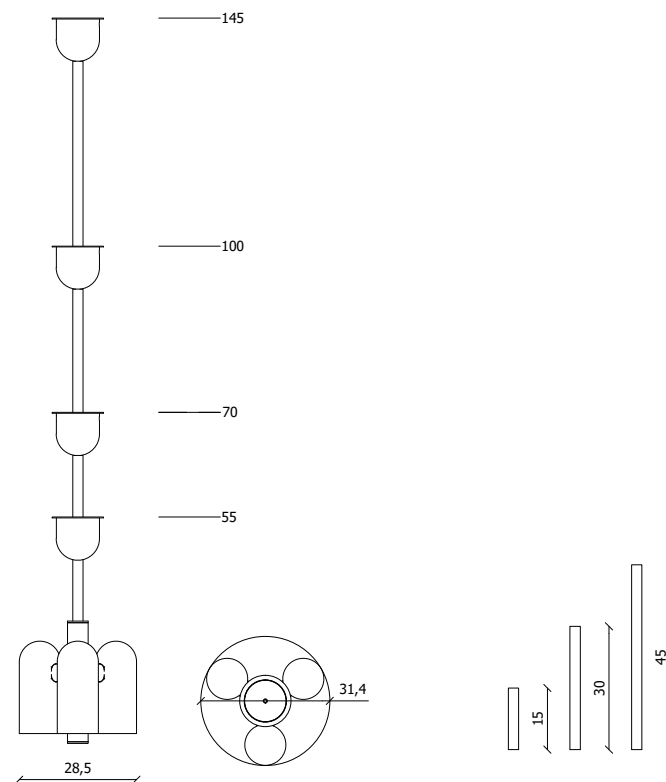

27.5cm W 32cm D 35cm H
10'8" W 12'6" D 13'8" H

CEILING PLATE

8cm ø 8cm H / 3'1" W 3'1" H

GLASS LAMPSHADE

10cm D 15cm H / 3'9" W 5'9" H

EXTENSION RODS

1x15cm 1x30cm 1x45cm
1x5.9" 1x11.8" 1x17.7"

WEIGHT

5kg / 11lb

LIGHT SOURCE

max qty of bulbs 4
max wattage 40W
bulb base E14
max. bulb length 90mm

ODYSSEY 3

PENDANT

SPECIFICATION SHEET / PRODUCT CODE **B 140**

DIMENSIONS

31.5cm W 31.5cm D 55cm H
12.4" W 12.4" D 21.6" H

CEILING PLATE

8cm ø 8cm H / 3.1" W 3.1" H

GLASS LAMPSHADE

10cm D 22.5cm H / 3.9" W 8.6" H

EXTENSION RODS

1x15cm 1x30cm 1x45cm
1x5.9" 1x11.8" 1x17.7"

WEIGHT

4kg / 8.8lb

LIGHT SOURCE

max qty of bulbs 3
max wattage 40W
bulb base E14
max. bulb length 90mm

ODYSSEY 6

PENDANT

SPECIFICATION SHEET / PRODUCT CODE **B 142**

DIMENSIONS

31.5cm W 31.5cm D 35cm H
12.4" W 12.4" D 13.7" H