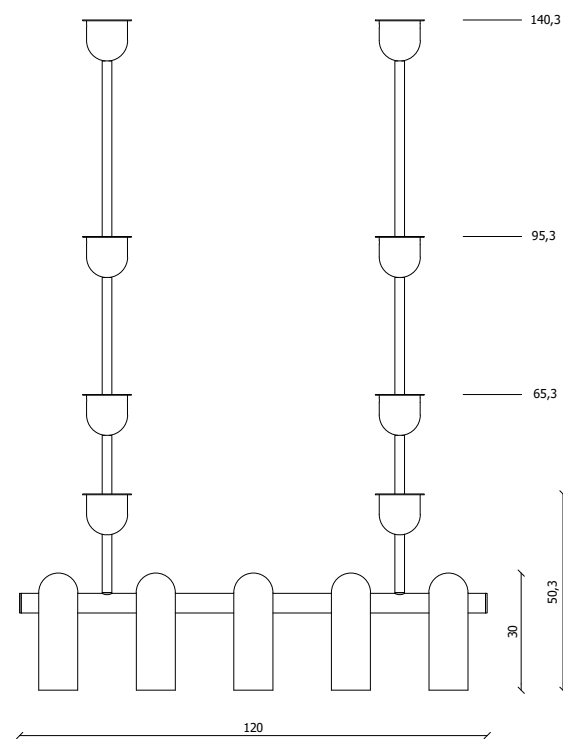

ODYSSEY 120

CHANDELIER

SPECIFICATION SHEET / PRODUCT CODE **B 144**

DIMENSIONS
120cm W 32cm D 50cm H
47.2" W 12.6" D 19.7" H

CEILING PLATE
8cm ø 8cm H / 3.1" W 3.1" H

GLASS LAMPSHADE
10cm D 3cm H / 3.9" W 11.8" H

EXTENSION RODS
1x15cm 1x30cm 1x45cm
1x5.9" 1x11.8" 1x17.7"

WEIGHT
11kg / 24.2lb

LIGHT SOURCE
max qty of bulbs 10
max wattage 40W
bulb base E14
max. bulb length 90mm

ODYSSEY 65
CHANDELIER

SPECIFICATION SHEET / PRODUCT CODE **B 143**

DIMENSIONS

65cm W 32cm D 42.7cm H
25.6" W 12.6" D 16.8" H

CEILING PLATE

8cm ø 8cm H / 3.1" W 3.1" H

GLASS LAMPSHADE

10cm D 22.5cm H / 3.9" W 8.8" H

EXTENSION RODS

1x15cm 1x30cm 1x45cm
1x5.9" 1x11.8" 1x17.7"