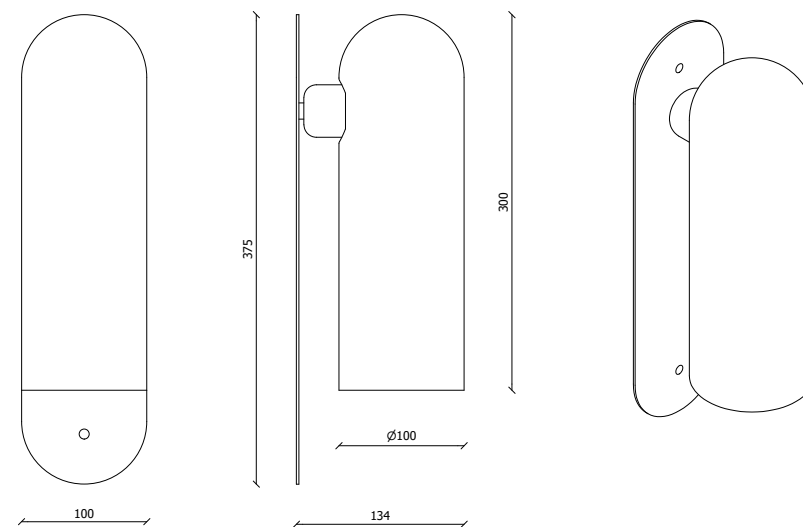

DIMENSIONS

65cm W 32cm D 42.7cm H
25.6" W 12.6" D 16.8" H

CEILING PLATE

8cm ø 8cm H / 3.1" W 3.1" H

GLASS LAMPSHADE

10cm D 22.5cm H / 3.9" W 8.8" H

EXTENSION RODS

1x15cm 1x30cm 1x45cm
1x5.9" 1x11.8" 1x17.7"

SPECIFICATION SHEET / PRODUCT CODE **B 146**

DIMENSIONS
10cm W 13.4cm D 30cm H
9.3" W 9.8" D 11.8" H

WALL PLATE
10cm \varnothing 30cm H / 3.1" W 3.1" H

GLASS LAMPSHADE
10cm D 30cm H / 3.9" W 1.8" H

WEIGHT
1.1 kg / 2.4lb
LIGHT SOURCE
max qty of bulbs 1
max wattage 40W
bulb base E14
max bulb length 90mm

ODYSSEY
SCONCE LARGE

SPECIFICATION SHEET / PRODUCT CODE **B 147**

DIMENSIONS

10cm W 13.4cm D 37.5cm H
9.3" W 5.3" D 14.8" H

WALL PLATE

10cm \varnothing 37.5cm H / 3.1" W 14.8" H

GLASS LAMPSHADE

10cm D 30cm H / 3.9" W 11.8" H

WEIGHT

1.3kg / 2.7lb

LIGHT SOURCE

max qty of bulbs 1
max wattage 40W
bulb base E14
max. bulb length 90mm

ODYSSEY

TABLE LAMP

SPECIFICATION SHEET / PRODUCT CODE **B 148**

DIMENSIONS