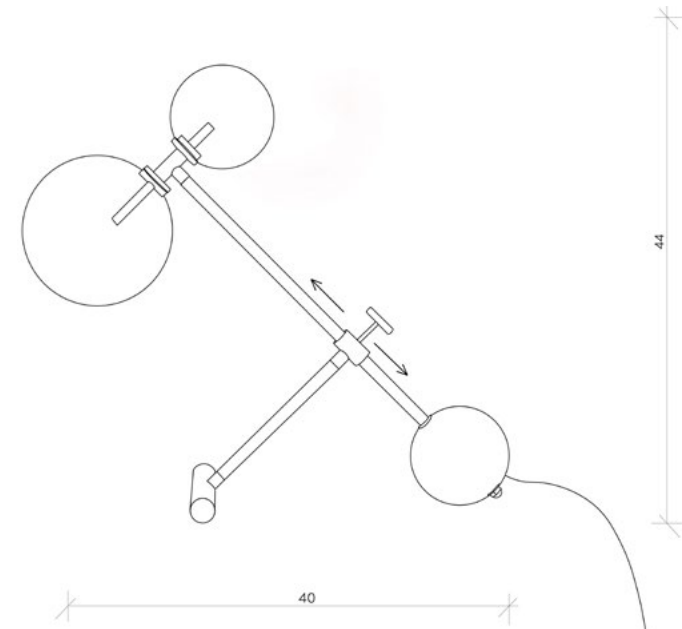

S C H W U N G

S C H W U N G

PRODUCT INFORMATION

RD 15

12 ARM CHANDELIER

SPECIFICATION SHEET / PRODUCT CODE **B 100**

DIMENSIONS

140cm W 140cm D 216cm H
55.1" W 55.1" D 85" H

Dimmable with electronic
dimmers only (ELV, trailing edge)

ZOSIA

TABLE LAMP

SPECIFICATION SHEET / PRODUCT CODE **B 063**

DIMENSIONS

40cm W 20cm D 44cm H
15.7" W 7.9" D 56.7" H

CORD

2m / 78.7" with inline on-off switch and plug
Switch location 50cm / 19.7" from the base

GLASS GLOBES

15/10cm ø
5.9" / 3.9" ø

WEIGHT

2.7kg / 5.9lb

LIGHT SOURCE

bulb code	P028 LED
max qty of bulbs	2
max wattage	1.6W
bulb base	G4, 12V AC
lumens	400lm
color temperature	2700k
maximum bulb ø	10mm

Dimmable with electronic dimmers only (ELV, trailing edge)

MILAN

TABLE LAMP

SPECIFICATION SHEET / PRODUCT CODE **B 081**

DIMENSIONS

88cm W 22cm D 76cm H
34.6" W 8.6" D 29.9" H

CORD

2m / 78.7" with inline on-off switch and plug
Switch location 50cm / 19.7" from the base