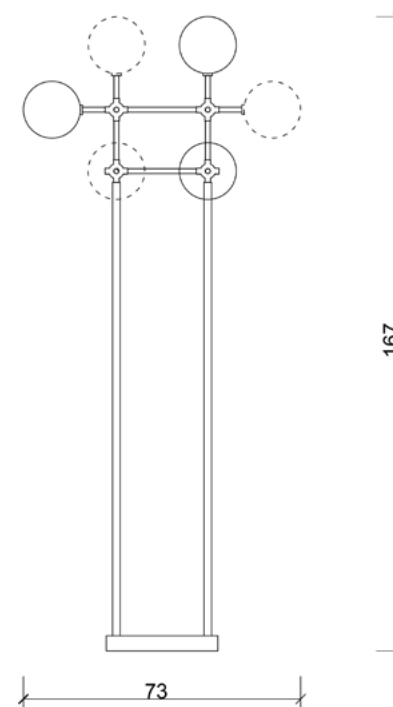

Dimmable with electronic dimmers only (ELV, trailing edge)

SOAP

FLOOR LAMP

SPECIFICATION SHEET / PRODUCT CODE **B 036**

DIMENSIONS

73cm W 73cm D 167cm H
28.1" W 28.1" D 65.8" H

CORD

2m / 78.7" with inline on-off switch and plug
Switch location 50cm / 19.7" from the base

GLASS GLOBES

15cm \varnothing / 5.9" \varnothing

WEIGHT

12kg / 26.5lb

LIGHT SOURCE

bulb code	P028 LED
max qty of bulbs	6
max wattage	1.6W
bulb base	G4, 12V AC
lumens	1200lm
color temperature	2700k
maximum bulb \varnothing	10mm

Dimmable with electronic dimmers only (ELV, trailing edge)

MILAN 1 ARM

FLOOR LAMP

SPECIFICATION SHEET / PRODUCT CODE **B 069**

DIMENSIONS

115cm W 30.5cm D 155cm H
45.3" W 12" D 61" H

CORD

2m / 78.7" with inline on-off switch and plug
Switch location 50cm / 19.7" from the base

MILAN

TABLE LAMP

SPECIFICATION SHEET / PRODUCT CODE **B 081**

DIMENSIONS

88cm W 22cm D 76cm H
34.6" W 8.6" D 29.9" H

CORD

2m / 78.7" with inline on-off switch and plug
Switch location 50cm / 19.7" from the base