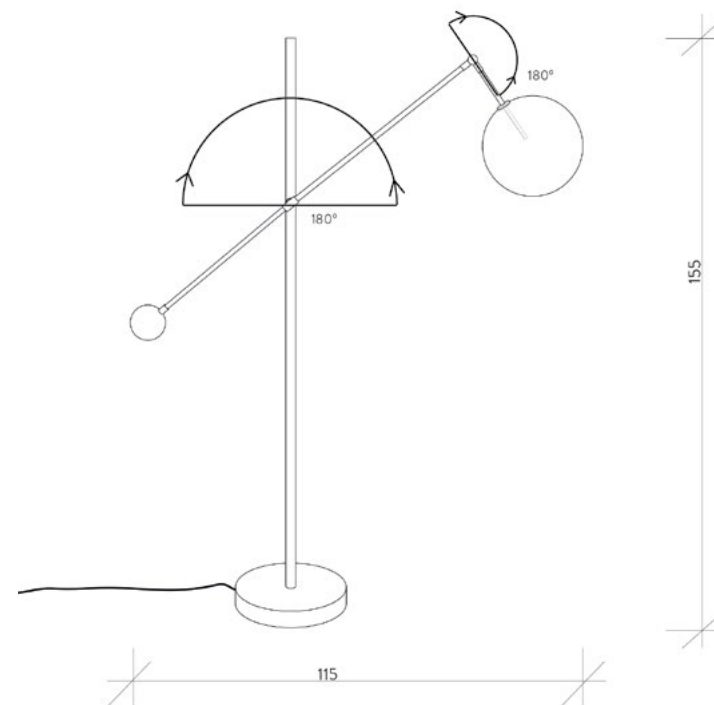

S C H W U N G

S C H W U N G

PRODUCT INFORMATION

RD 15

12 ARM CHANDELIER

SPECIFICATION SHEET / PRODUCT CODE **B 100**

DIMENSIONS

140cm W 140cm D 216cm H
55.1" W 55.1" D 85" H

Dimmable with electronic dimmers only (ELV, trailing edge)

MILAN 1 ARM

FLOOR LAMP

SPECIFICATION SHEET / PRODUCT CODE **B 069**

DIMENSIONS

115cm W 30.5cm D 155cm H
45.3" W 12" D 61" H

CORD

2m / 78.7" with inline on-off switch and plug
Switch location 50cm / 19.7" from the base

GLASS GLOBES

25cm \varnothing / 9'8" \varnothing

WEIGHT

13.4kg / 29.5lb

LIGHT SOURCE

bulb code	P028 LED
max qty of bulbs	1
max wattage	1.6W
bulb base	G4, 12V AC
lumens	200lm
color temperature	2700k
maximum bulb \varnothing	10mm

Dimmable with electronic dimmers only (ELV, trailing edge)

MILAN 3 ARM

FLOOR LAMP

SPECIFICATION SHEET / PRODUCT CODE **B 070**

DIMENSIONS

90cm W 103cm D 174cm H
3.4' W 40.5' D 68.5' H

CORD

2m / 78.7" with inline on-off switch and plug
Switch location 50cm / 19.7" from the base