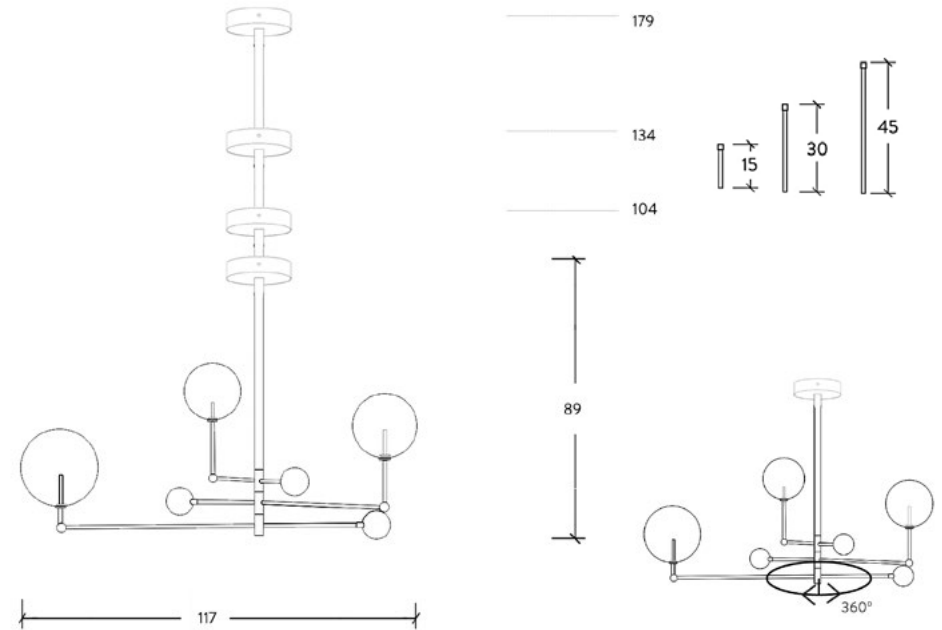

Dimmable with electronic dimmers only (ELV, trailing edge)

UNIVERSE
CHANDELIER

SPECIFICATION SHEET / PRODUCT CODE **B 061**

DIMENSIONS
117cm W 86cm D 89cm H
46.1" W 33.8" D 35"

CEILING PLATE
19.5cm ø 4.5cm H / 7.6" ø 1.7" H

GLASS GLOBES
25/20/15cm ø / 9.8"/7.9"/5.9" ø

EXTENSION RODS
1x15cm 1x30cm 1x45cm
1x5.9" 1x11.8" 1x17.7"

WEIGHT
11kg / 24.2lb

LIGHT SOURCE
bulb code P028 LED
max qty of bulbs 3
max wattage 1.6W
bulb base G4, 12V AC
lumens 600lm
color temperature 2700k
maximum bulb ø 10mm

Dimmable with electronic dimmers only (ELV, trailing edge)

SOAP B7

CHANDELIER LG

SPECIFICATION SHEET / PRODUCT CODE **B 028**

DIMENSIONS

181cm W 28cm D 100cm H
71.3" W 11. D 39.4"

CEILING PLATE

140cm W 28cm D 4cm H / 55.1" W 11. D 1.6" H

MILAN

TABLE LAMP

SPECIFICATION SHEET / PRODUCT CODE **B 081**

DIMENSIONS

88cm W 22cm D 76cm H
34.6" W 8.6" D 29.9" H

CORD

2m / 78.7" with inline on-off switch and plug
Switch location 50cm / 19.7" from the base