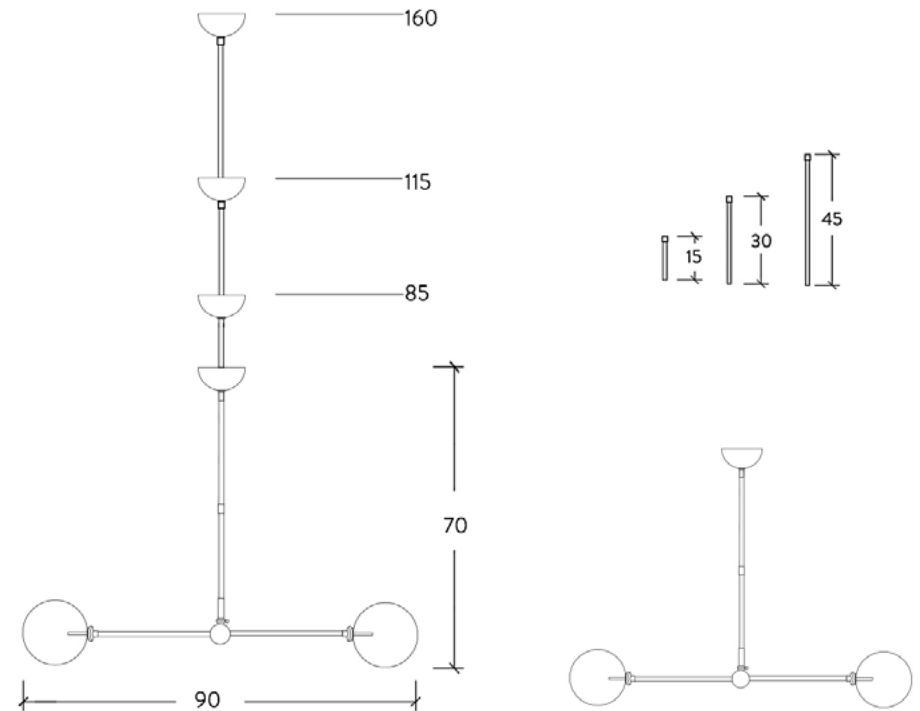

RD 15

8 ARM CHANDELIER

SPECIFICATION SHEET / PRODUCT CODE **B 080**

DIMENSIONS

200cm W 109cm D 114cm H
78.4" W 43" D 44.8" H

CEILING PLATE

19.5cm \varnothing 4.5cm H / 7.6" \varnothing 1.7" H

GLASS GLOBES

MILAN

TABLE LAMP

SPECIFICATION SHEET / PRODUCT CODE **B 081**

DIMENSIONS

88cm W 22cm D 76cm H
34.6" W 8.6" D 29.9" H

CORD

2m / 78.7" with inline on-off switch and plug
Switch location 50cm / 19.7" from the base

GLASS GLOBES

15cm ø / 5.9" ø

WEIGHT

2kg / 4.4lb

LIGHT SOURCE

bulb code	P028 LED
max qty of bulbs	2
max wattage	1.6W
bulb base	G4, 12V AC
lumens	400lm
color temperature	2700k
maximum bulb ø	10mm

Dimmable with electronic dimmers only (ELV, trailing edge)

BALANCE 200x150

PENDANT

SPECIFICATION SHEET / PRODUCT CODE **B 066**

DIMENSIONS

97cm W 20cm D 70cm H
38.2" W 7.9" D 27.5" H

CANOPY

12cm \varnothing 6cm H / 4.7" \varnothing 2.4" H

GLASS GLOBES