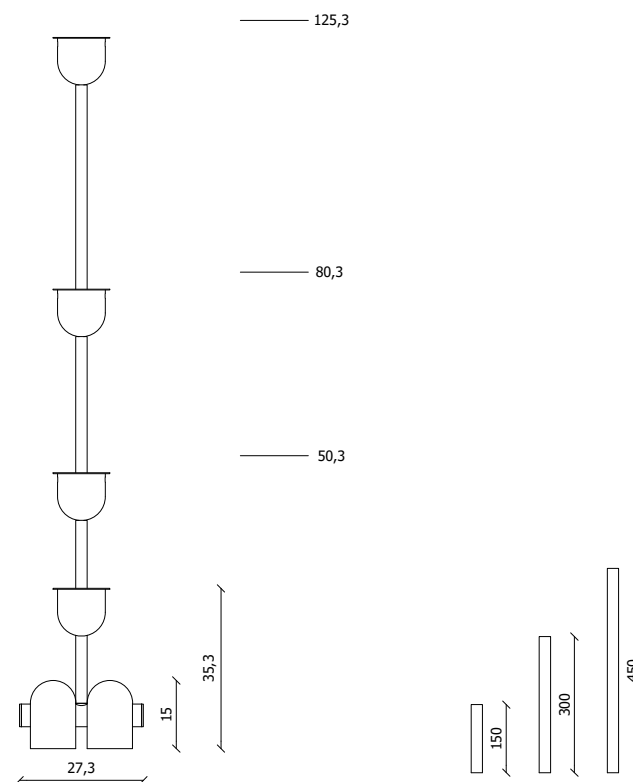

LIGHT SOURCE

max qty of bulbs 4
max wattage 40W
bulb base E14
max. bulb length 90mm