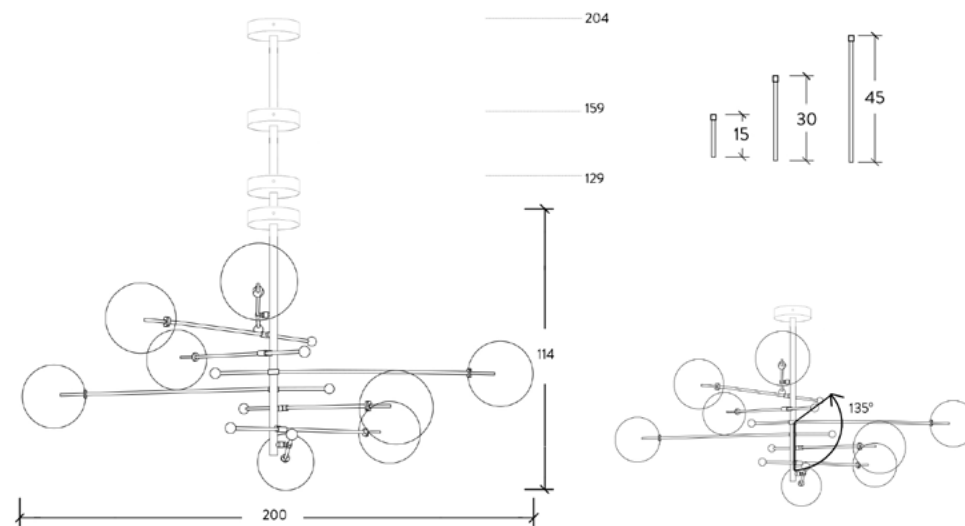

S C H W U N G

S C H W U N G

PRODUCT INFORMATION

RD 15

12 ARM CHANDELIER

SPECIFICATION SHEET / PRODUCT CODE **B 100**

DIMENSIONS

140cm W 140cm D 216cm H
55.1" W 55.1" D 85" H

RD 15

8 ARM CHANDELIER

SPECIFICATION SHEET / PRODUCT CODE **B 080**

DIMENSIONS

200cm W 109cm D 114cm H
78.4" W 43" D 44.8" H

CEILING PLATE

19.5cm \varnothing 4.5cm H / 7.6" \varnothing 1.7" H

GLASS GLOBES

25cm \varnothing / 9.8" \varnothing

EXTENSION RODS

1x15cm 1x30cm 1x45cm
1x5.9" 1x11.8" 1x17.7"

WEIGHT

17.8kg / 39.4lb

LIGHT SOURCE

bulb code	P028 LED
max qty of bulbs	8
max wattage	1.6W
bulb base	G4, 12V AC
lumens	1600lm
color temperature	2700k
max bulb \varnothing	10mm

Dimmable with electronic dimmers only (ELV, trailing edge)

RD 15

6 ARM CHANDELIER

SPECIFICATION SHEET / PRODUCT CODE **B 013**

DIMENSIONS

140cm W 100cm D 100cm H
55.1" W 39.3" D 39.3" H

CEILING PLATE

19.5cm ø 4.5cm H / 7.6" ø 1.7" H