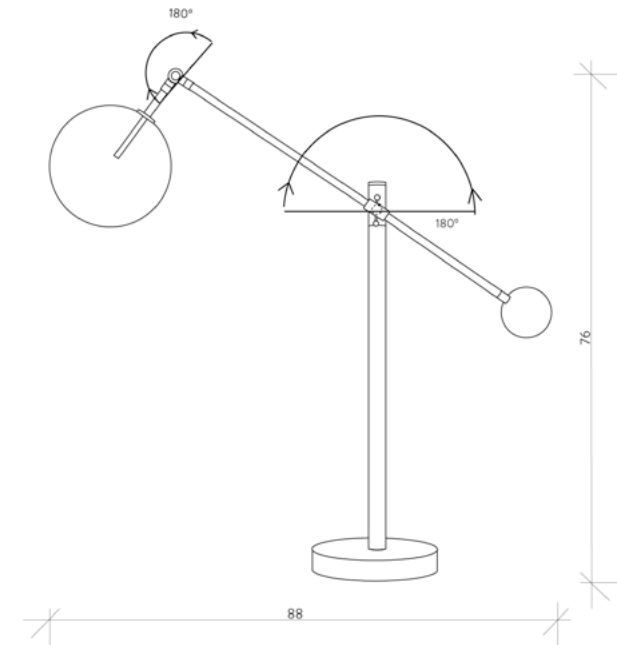

LIGHT SOURCE

bulb code	P028 LED
max qty of bulbs	1
max wattage	1.6W
bulb base	G4, 12V AC
lumens	200lm
color temperature	2700k
maximum bulb $\varnothing$	10mm

Dimmable with electronic dimmers only (ELV, trailing edge)