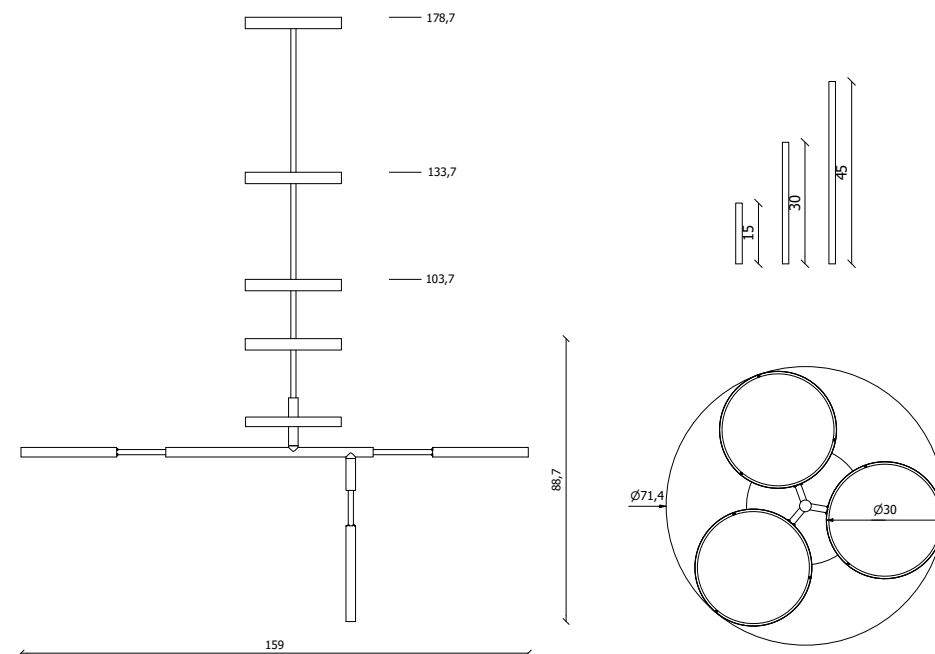

SPECIFICATION SHEET / PRODUCT CODE **B 146**

DIMENSIONS
10cm W 13.4cm D 30cm H
9.3" W 9.8" D 11.8" H

WALL PLATE
10cm \varnothing 30cm H / 3.1" W 3.1" H

GLASS LAMPSHADE
10cm D 30cm H / 3.9" W 1.8" H

WEIGHT
1.1 kg / 2.4lb
LIGHT SOURCE
max qty of bulbs 1
max wattage 40W
bulb base E14
max bulb length 90mm

159cm W 82cm D 87.5cm H
62.6" W 32.3" D 34.4" H

CEILING PLATE

30cm \varnothing 3.5cm H / 11.8" \varnothing 13.8" H

DISC

30cm \varnothing / 11.8" \varnothing

EXTENSION RODS

1x15cm 1x30cm 1x45cm
1x5.9" 1x11.8" 1x17.7"

WEIGHT

16kg / 35.3lb

LED STRIP

CRI >90

max qty 5

wattage 50 W

color warm white

max diameter 100 \varnothing 3cm H

39.4" \varnothing 1.2" H

STIRLING VERTICAL

CHANDELIER

SPECIFICATION SHEET / PRODUCT CODE **B 152**

DIMENSIONS

72cm W 72cm D 143cm H
28.3" W 28.3" D 56.3" H

CEILING PLATE

30cm \varnothing 3.5cm H / 11.8" \varnothing 13.8" H