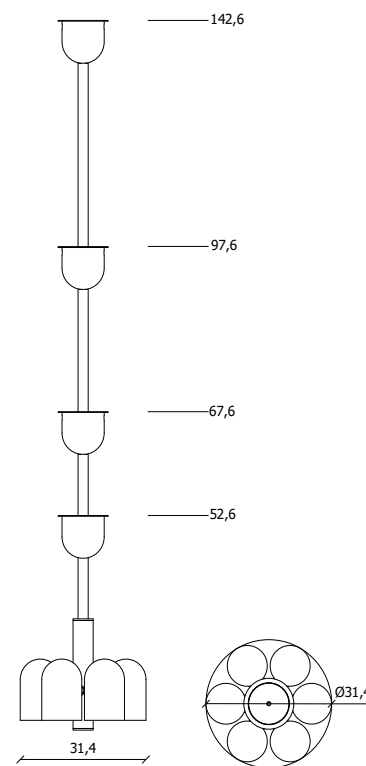

LIGHT SOURCE

max qty of bulbs 3
max wattage 40W
bulb base E14
max. bulb length 90mm

ODYSSEY 6

PENDANT

SPECIFICATION SHEET / PRODUCT CODE **B 142**

DIMENSIONS

31.5cm W 31.5cm D 35cm H
12.4" W 12.4" D 13.7" H

CEILING PLATE

8cm \varnothing 8cm H / 3.1" W 3.1" H

GLASS LAMPSHADE

10cm D 15cm H / 3.9" W 5.9" H

EXTENSION RODS

1x15cm 1x30cm 1x45cm
1x5.9" 1x11.8" 1x17.7"

WEIGHT

5.6kg / 112.3lb

LIGHT SOURCE

max qty of bulbs 6
max wattage 40W
bulb base E14
max. bulb length 90mm

ODYSSEY
SCONCE SMALL

SPECIFICATION SHEET / PRODUCT CODE **B 145**

DIMENSIONS
10cm W 13.5cm D 22.5cm H
9.3" W 5.3" D 8.8" H

SPECIFICATION SHEET / PRODUCT CODE **B 146**

DIMENSIONS
10cm W 13.4cm D 30cm H
9.3" W 9.8" D 11.8" H

WALL PLATE
10cm \varnothing 30cm H / 3.1" W 3.1" H

GLASS LAMPSHADE
10cm D 30cm H / 3.9" W 1.8" H

WEIGHT
1.1 kg / 2.4lb
LIGHT SOURCE
max qty of bulbs 1
max wattage 40W
bulb base E14
max bulb length 90mm