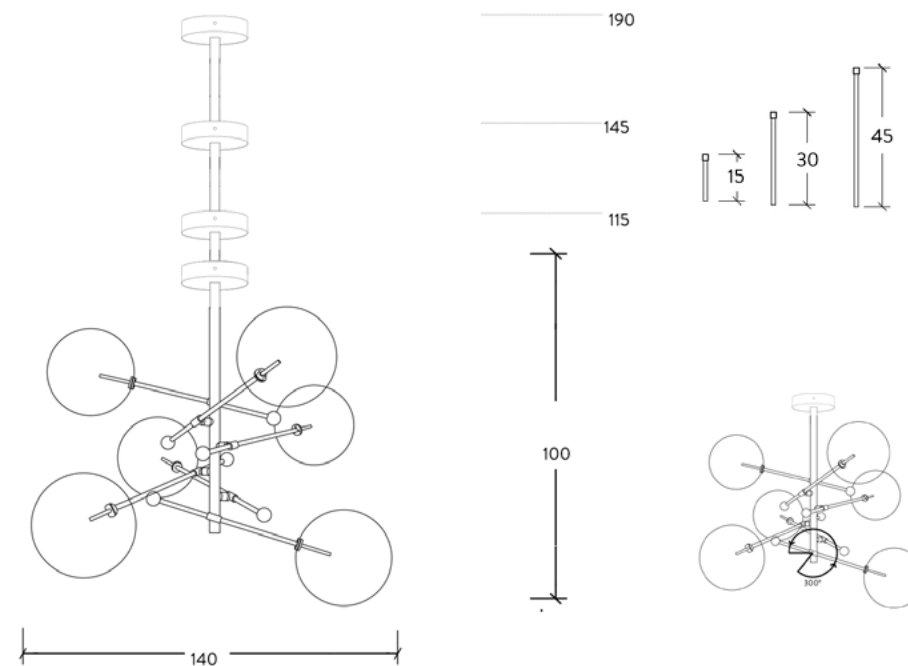

LIGHT SOURCE

bulb code	P028	LED
max qty of bulbs	6	
max wattage	1.6W	
bulb base	G4, 12V AC	
lumens	1200lm	
color temperature	2700k	
max bulb ø	10mm	

Dimmable with electronic dimmers only (ELV, trailing edge)