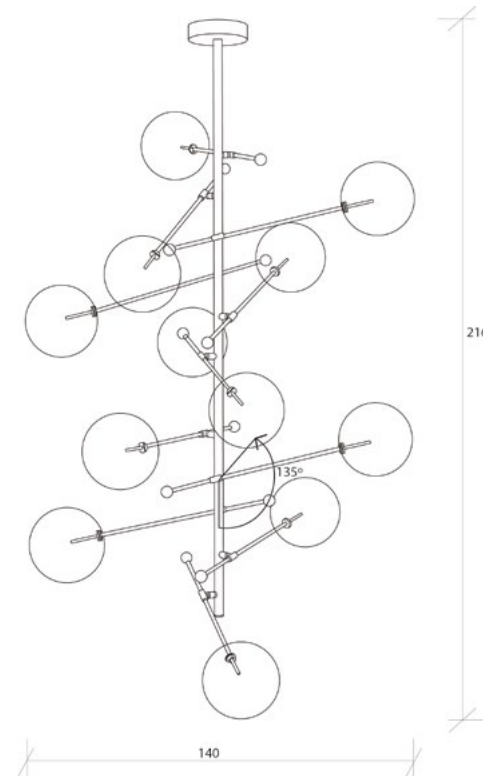

S C H W U N G

S C H W U N G

PRODUCT INFORMATION

RD 15

12 ARM CHANDELIER

SPECIFICATION SHEET / PRODUCT CODE **B 100**

DIMENSIONS

140cm W 140cm D 216cm H
55.1" W 55.1" D 85" H

CEILING PLATE

19.5cm ø 4.5cm H / 7.6" ø 1.7" H

GLASS GLOBES

25cm ø / 9'8" ø

EXTENSION RODS

1x15cm 1x30cm 1x45cm
1x5.9" 1x11.8" 1x17.7"

WEIGHT

20kg / 44lb

RD 15

8 ARM CHANDELIER

SPECIFICATION SHEET / PRODUCT CODE **B 080**

DIMENSIONS

200cm W 109cm D 114cm H
78.4" W 43" D 44.8" H

CEILING PLATE

19.5cm \varnothing 4.5cm H / 7.6" \varnothing 1.7" H

GLASS GLOBES

MILAN

TABLE LAMP

SPECIFICATION SHEET / PRODUCT CODE **B 081**

DIMENSIONS

88cm W 22cm D 76cm H
34.6" W 8.6" D 29.9" H

CORD

2m / 78.7" with inline on-off switch and plug
Switch location 50cm / 19.7" from the base