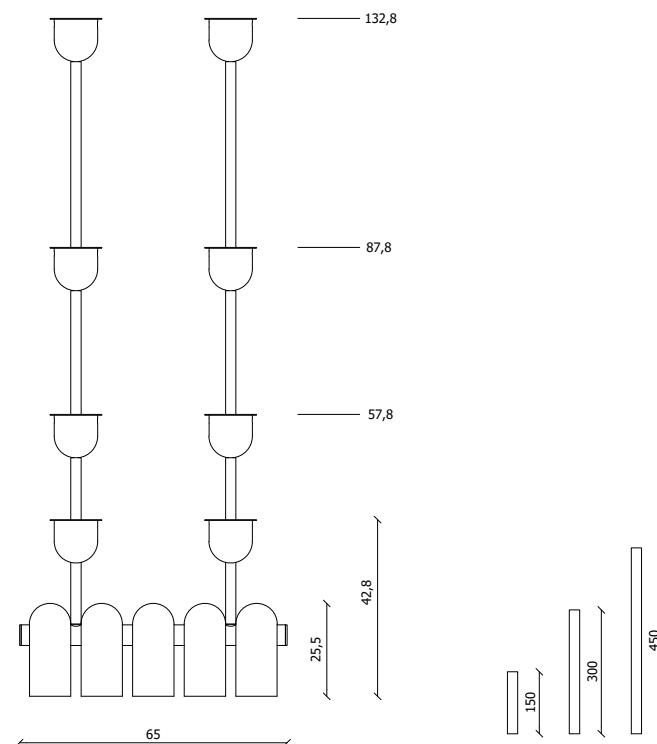

LIGHT SOURCE

max qty of bulbs 10
max wattage 40W
bulb base E14
max. bulb length 90mm