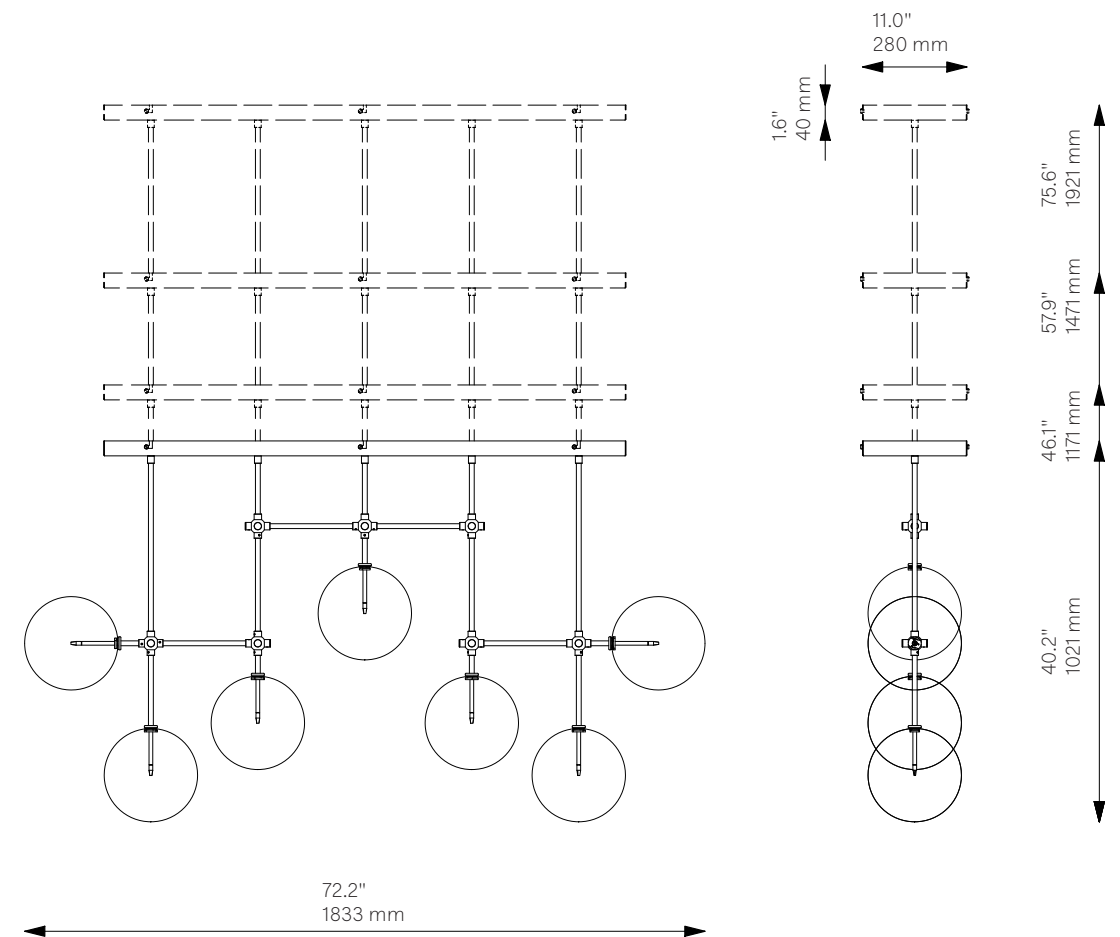

Soap B7 LG

Chandelier - B028

Unavailable in the USA and Canada.

Classic Collection

Glass Lampshades	7 x Ø 250 mm / Ø 9.8" Borosilicate Transparent Glass	
Weight	27.4 kg / 60.4 lb	
Light Source	LED Bulb (included)	7 x 1.6 W
	Max Wattage	7 x 5 W
	Total Lumens	1260 lm
	Color Temperature	2700 K
	Bulb Base	G4
	Power Supply	230/120V CE/UL
	Dimmable with electronic dimmers only (ELV, trailing edge)	

Finishes	LBB / Lacquered Burnished Brass BGM / Black Gunmetal PN / Polished Nickel (extra charge of 25%)		
-----------------	---	--	--

Extension Rods (Included)	5 x 150 mm 5 x 5.9"	5 x 300 mm 5 x 11.8"	5 x 450 mm 5 x 17.7"
----------------------------------	------------------------	-------------------------	-------------------------